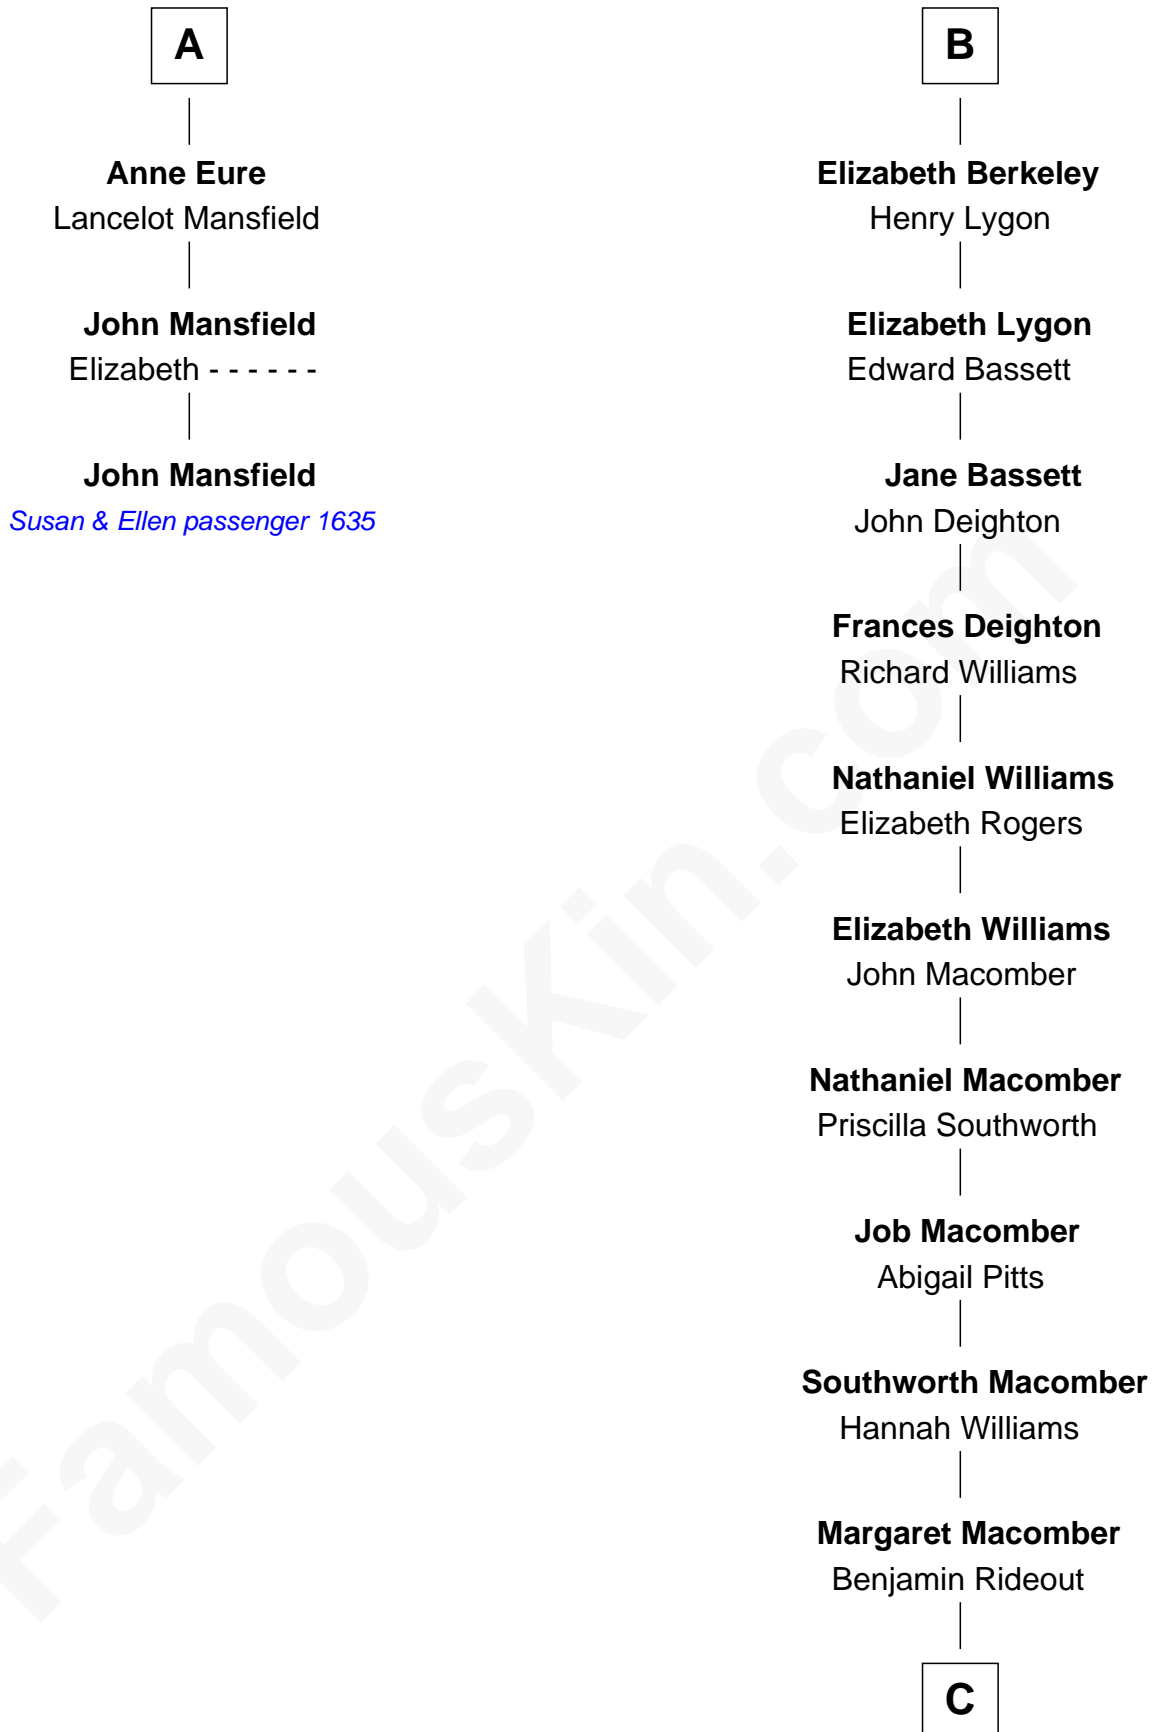

FamousKin.com Relationship Chart of

John Mansfield

(c1601 - 1674) Susan & Ellen passenger 1635

9th cousin 12 times removed of

Margot Kidder

TV and Movie Actress

Edmund Fitzalan

Alice de Warenne

C

Margaret Rideout

Justus Greeley

Margaret Q. Greeley

Dr. David Powell

Margaret Powell

Sidney Jesse Kidder

Kendall Kidder