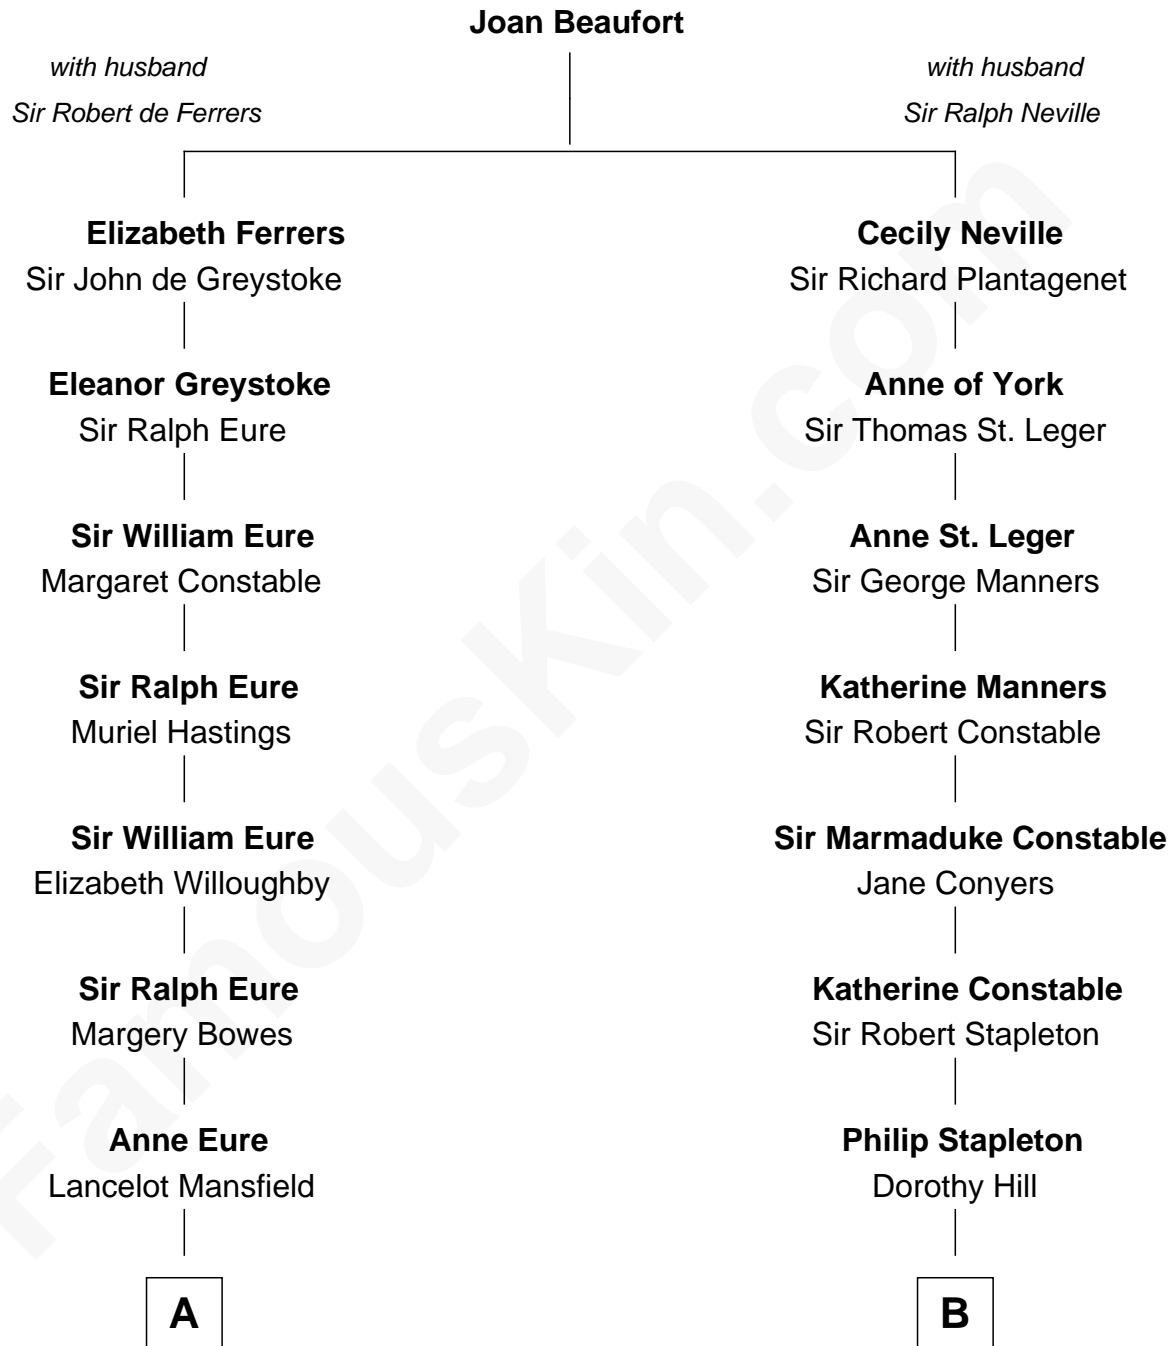

FamousKin.com Relationship Chart of

John Mansfield

(c1601 - 1674) Susan & Ellen passenger 1635

8th cousin 10 times removed of

Margot Kidder

TV and Movie Actress

C

Kendall Kidder
Jocelyn Mary Wilson