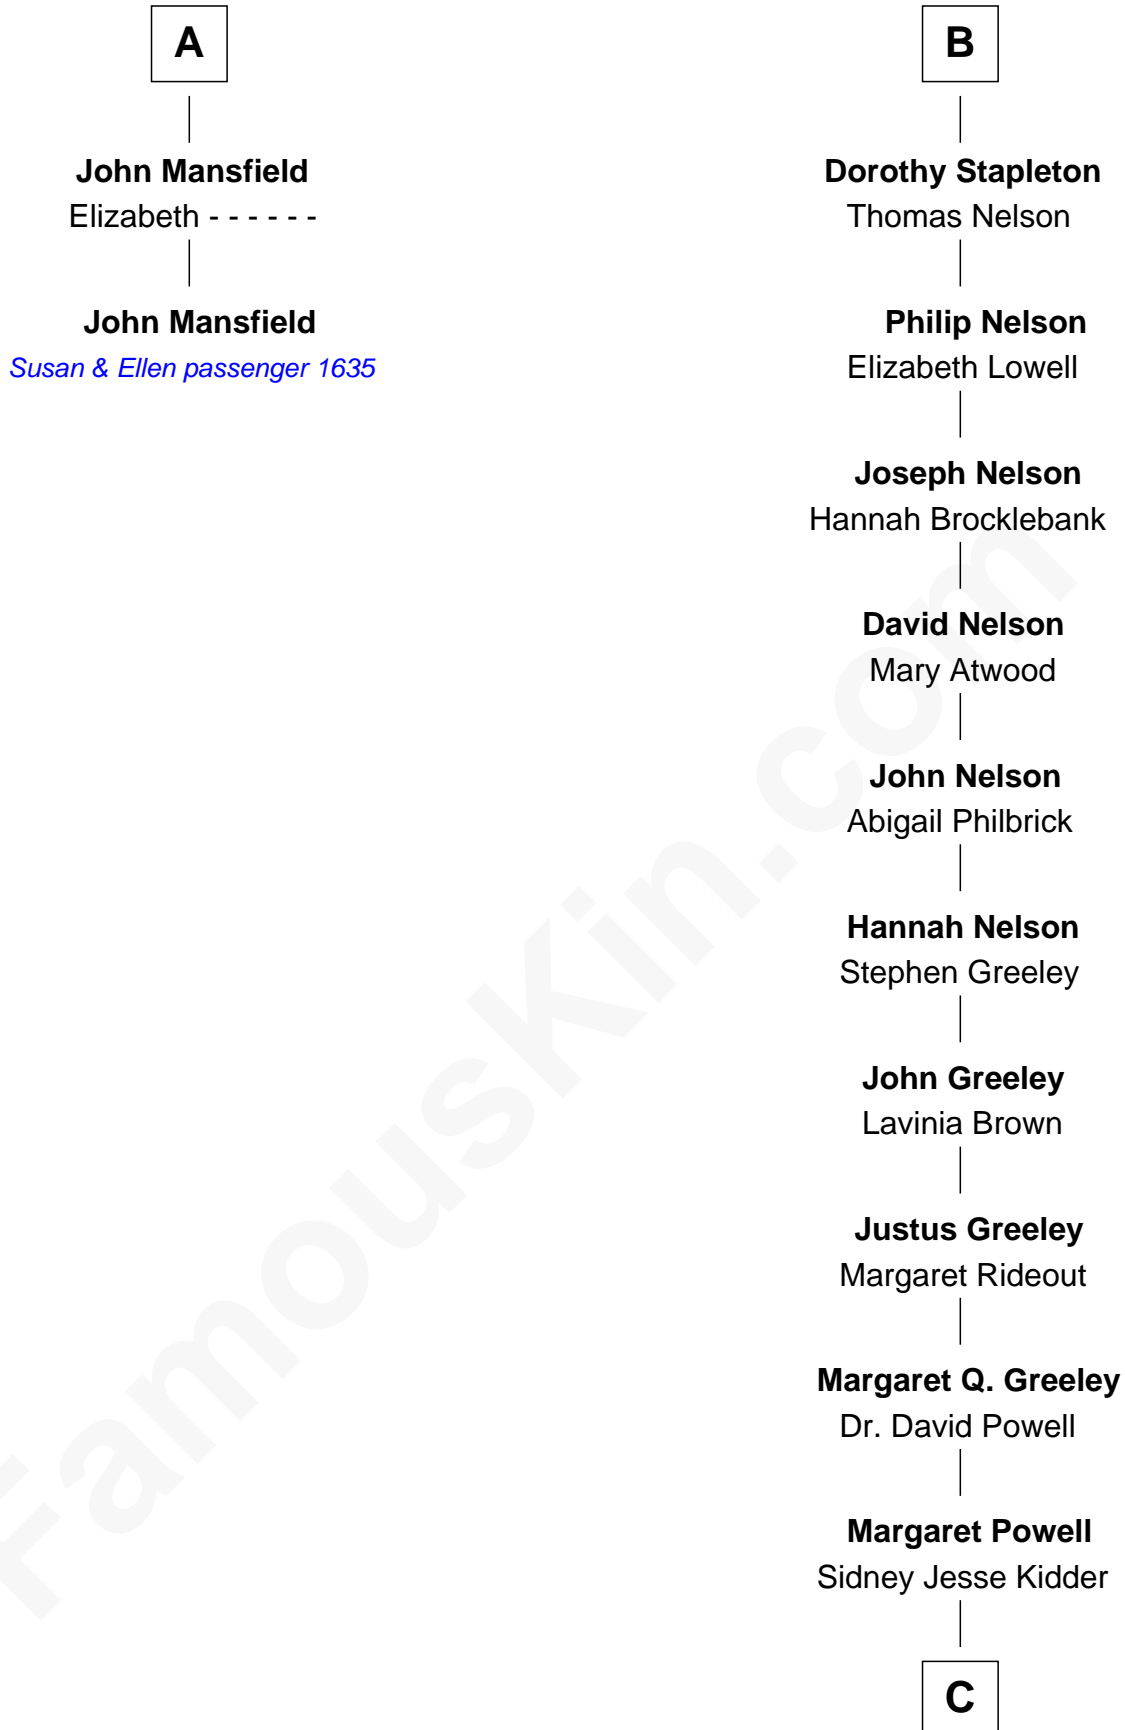

FamousKin.com Relationship Chart of

John Mansfield

(c1601 - 1674) Susan & Ellen passenger 1635

8th cousin 10 times removed of

Margot Kidder

TV and Movie Actress

C

Kendall Kidder
Jocelyn Mary Wilson