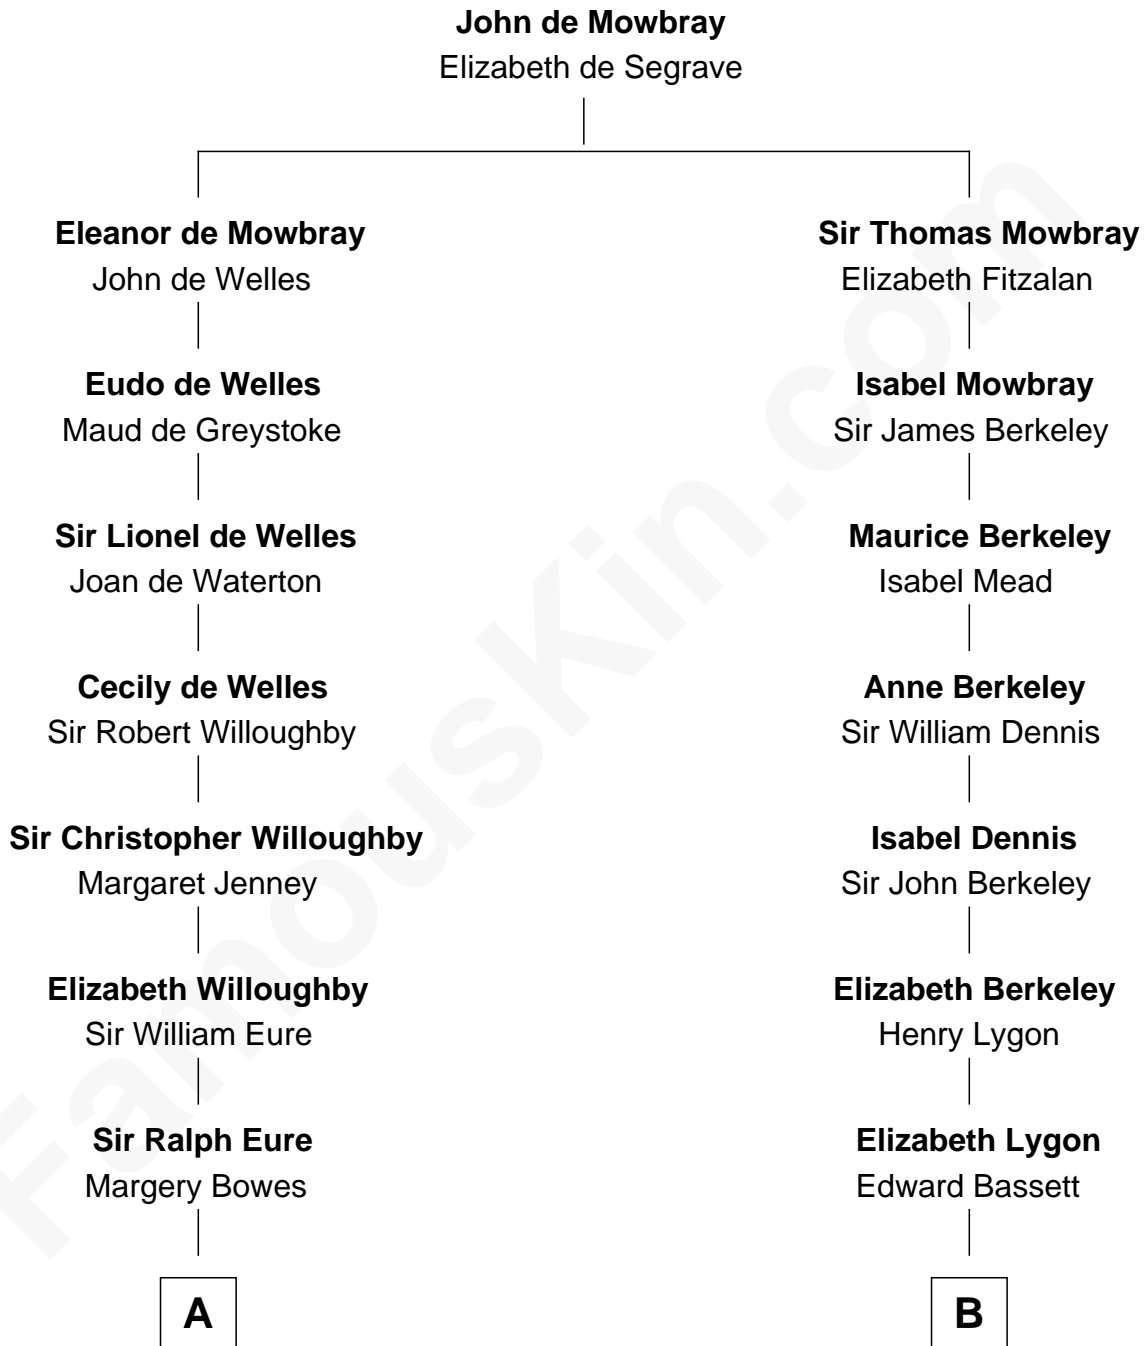

FamousKin.com Relationship Chart of

John Mansfield

(c1601 - 1674) Susan & Ellen passenger 1635

9th cousin 10 times removed of

Margot Kidder

TV and Movie Actress

C

Margaret Powell
Sidney Jesse Kidder

Kendall Kidder
Jocelyn Mary Wilson

Margot Kidder
TV and Movie Actress

FamousKin.com