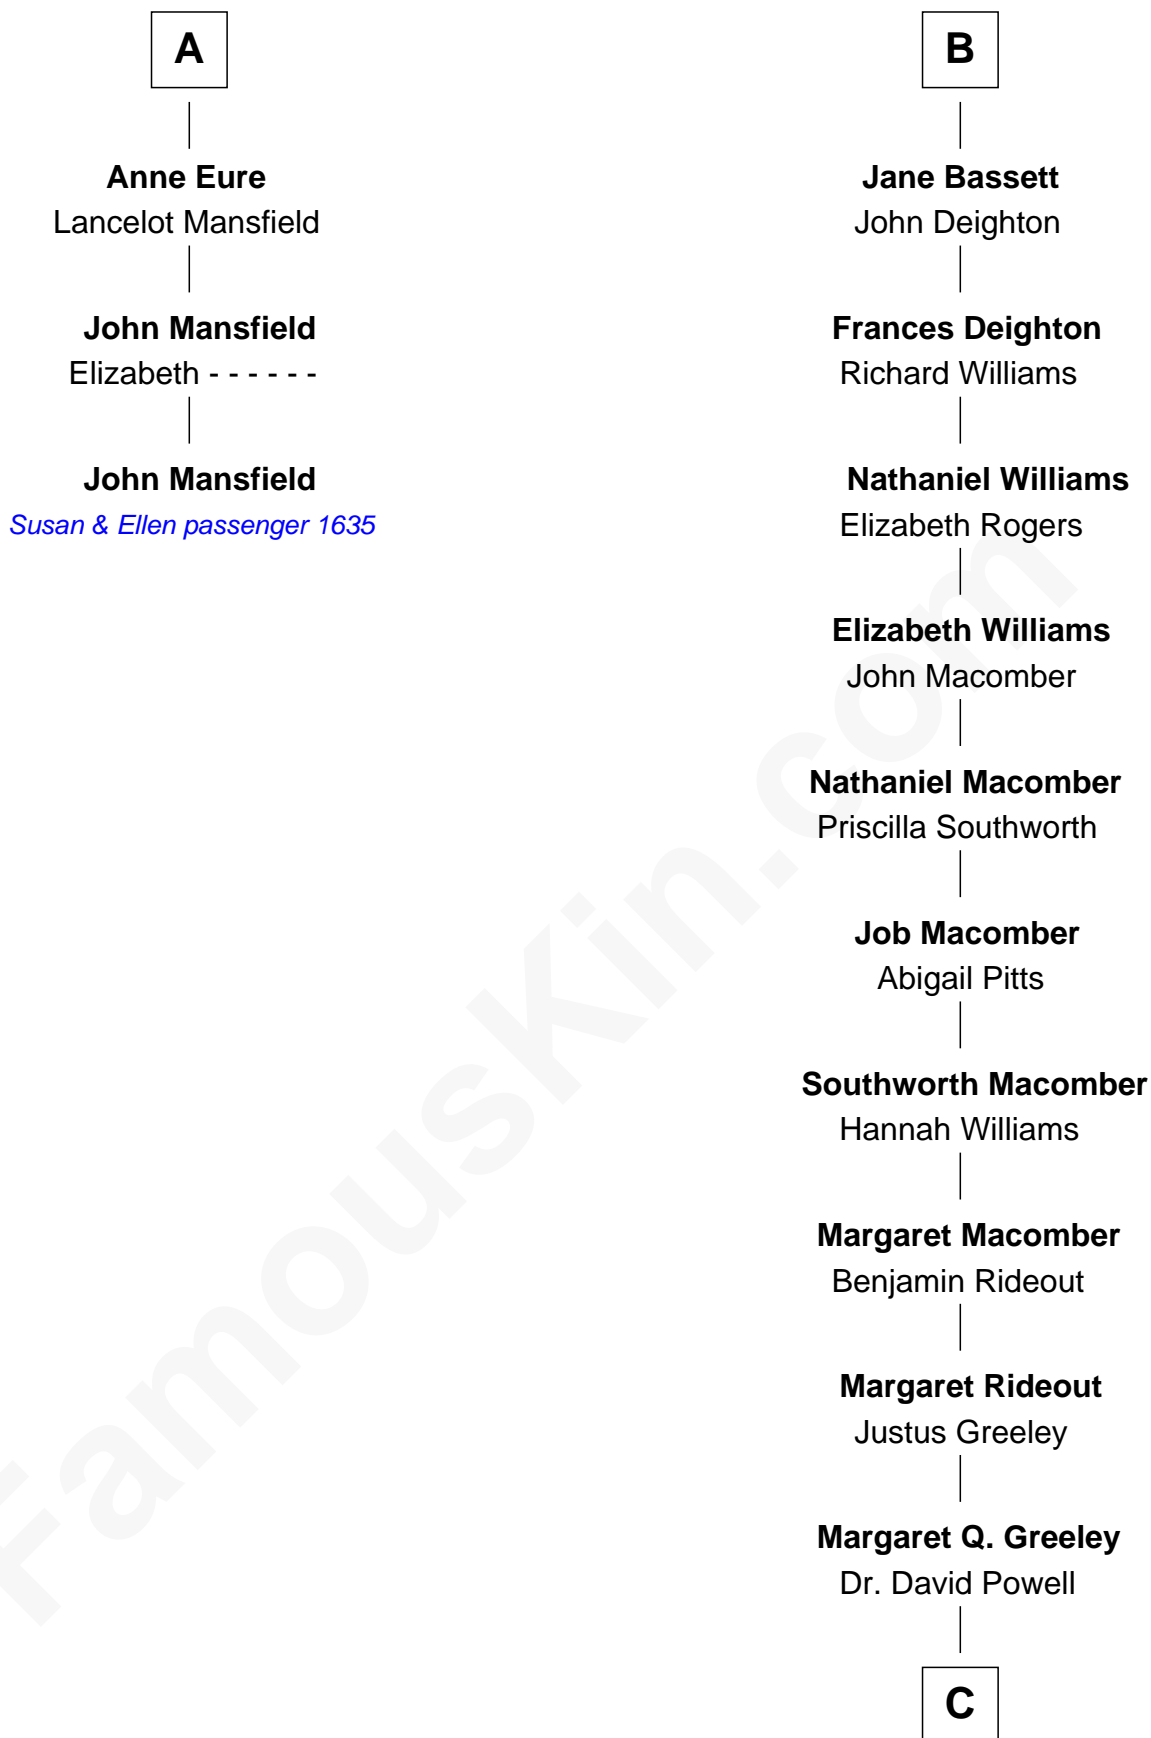

FamousKin.com Relationship Chart of

John Mansfield

(c1601 - 1674) Susan & Ellen passenger 1635

9th cousin 10 times removed of

Margot Kidder

TV and Movie Actress

C

Margaret Powell
Sidney Jesse Kidder