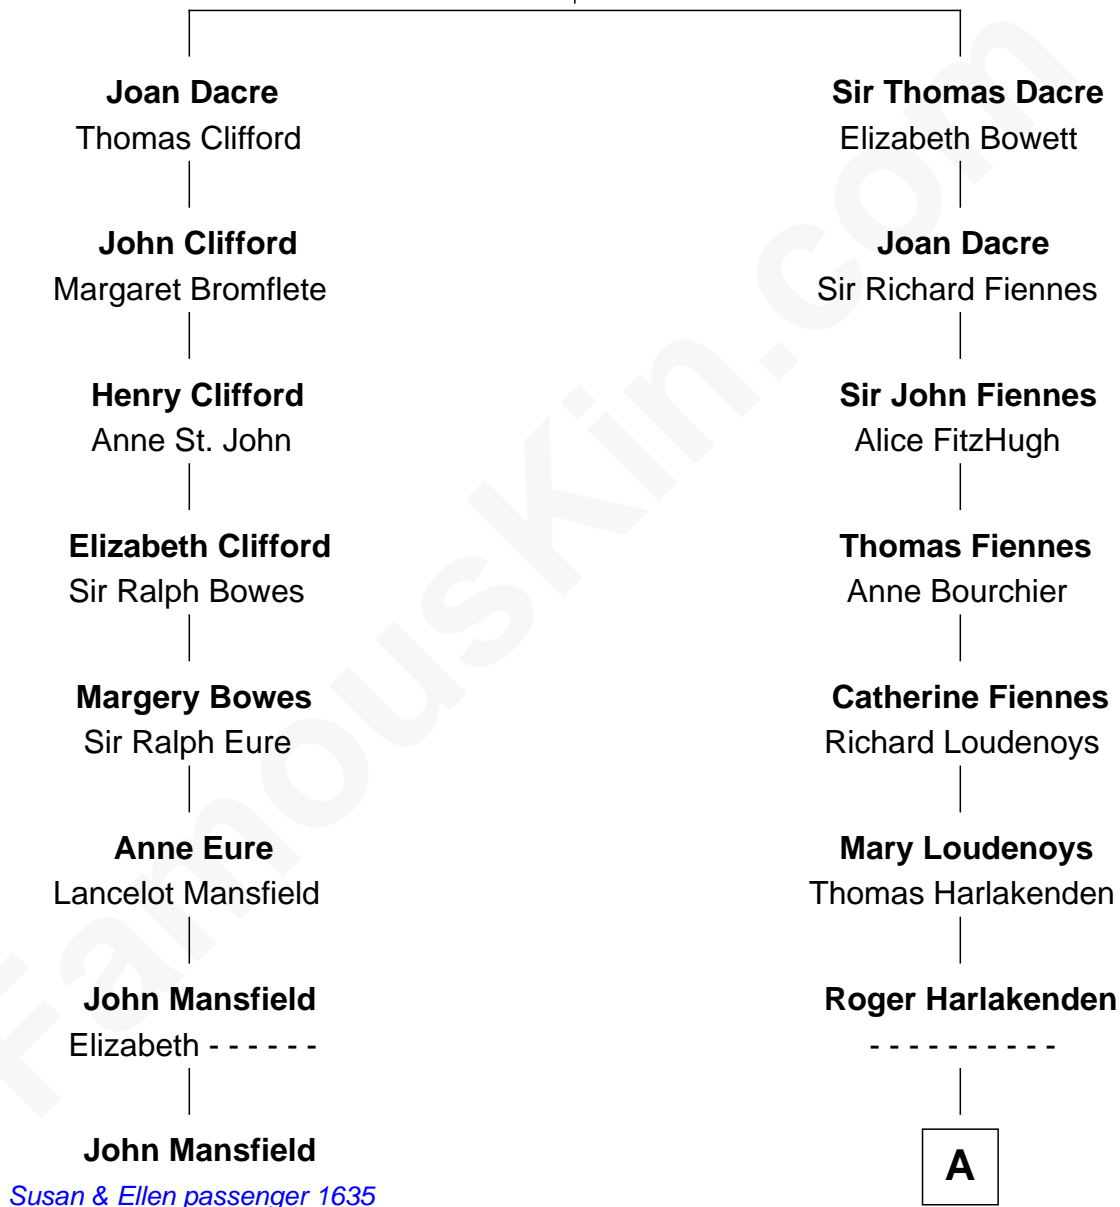

# FamousKin.com Relationship Chart of

**John Mansfield**

(c1601 - 1674) *Susan & Ellen passenger 1635*

7th cousin 11 times removed of

**Ali Wentworth**

*TV Actress and Comedienne*

**Sir Thomas Dacre**

Philippe Neville