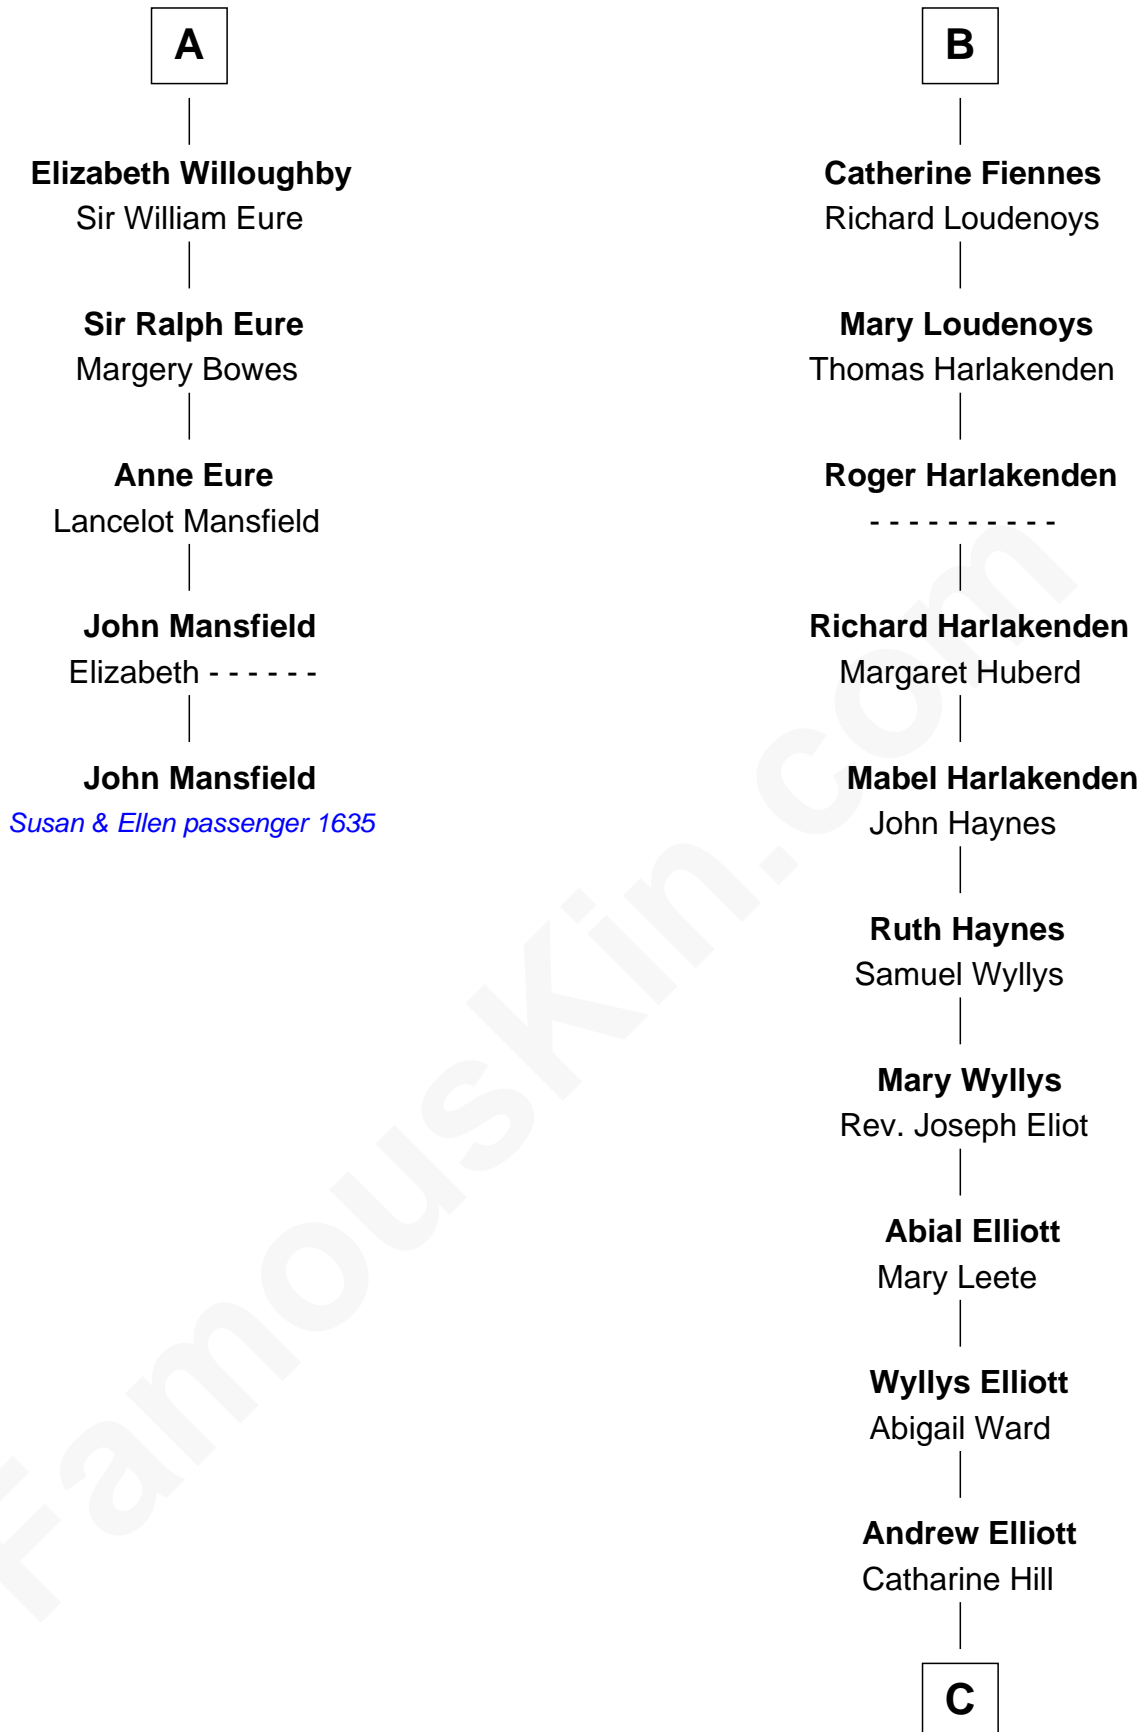

# FamousKin.com Relationship Chart of

**John Mansfield**

(c1601 - 1674) Susan & Ellen passenger 1635

11th cousin 10 times removed of

**Ali Wentworth**

TV Actress and Comedienne

**Henry Plantagenet**

Maud de Chaworth

Richard Fitzalan

**Joan Fitzalan**

Humphrey de Bohun

**Eleanor de Bohun**

Sir Thomas Plantagenet

**Anne Plantagenet**

Sir William Bouchier

**Sir John Bouchier**

Margaret Berners

**Sir Humphrey Bouchier**

Elizabeth Tilney

**Anne Bouchier**

Thomas Fiennes

**B**

**C**

**Charles Wyllys Elliott**

Mary Green White

**Howard Elliott**

Janet January

**Janet January Elliott**

Richard Bryant Hobart

**Mable Bryant Hobart**

Eric Bartlett Wentworth

**Ali Wentworth**