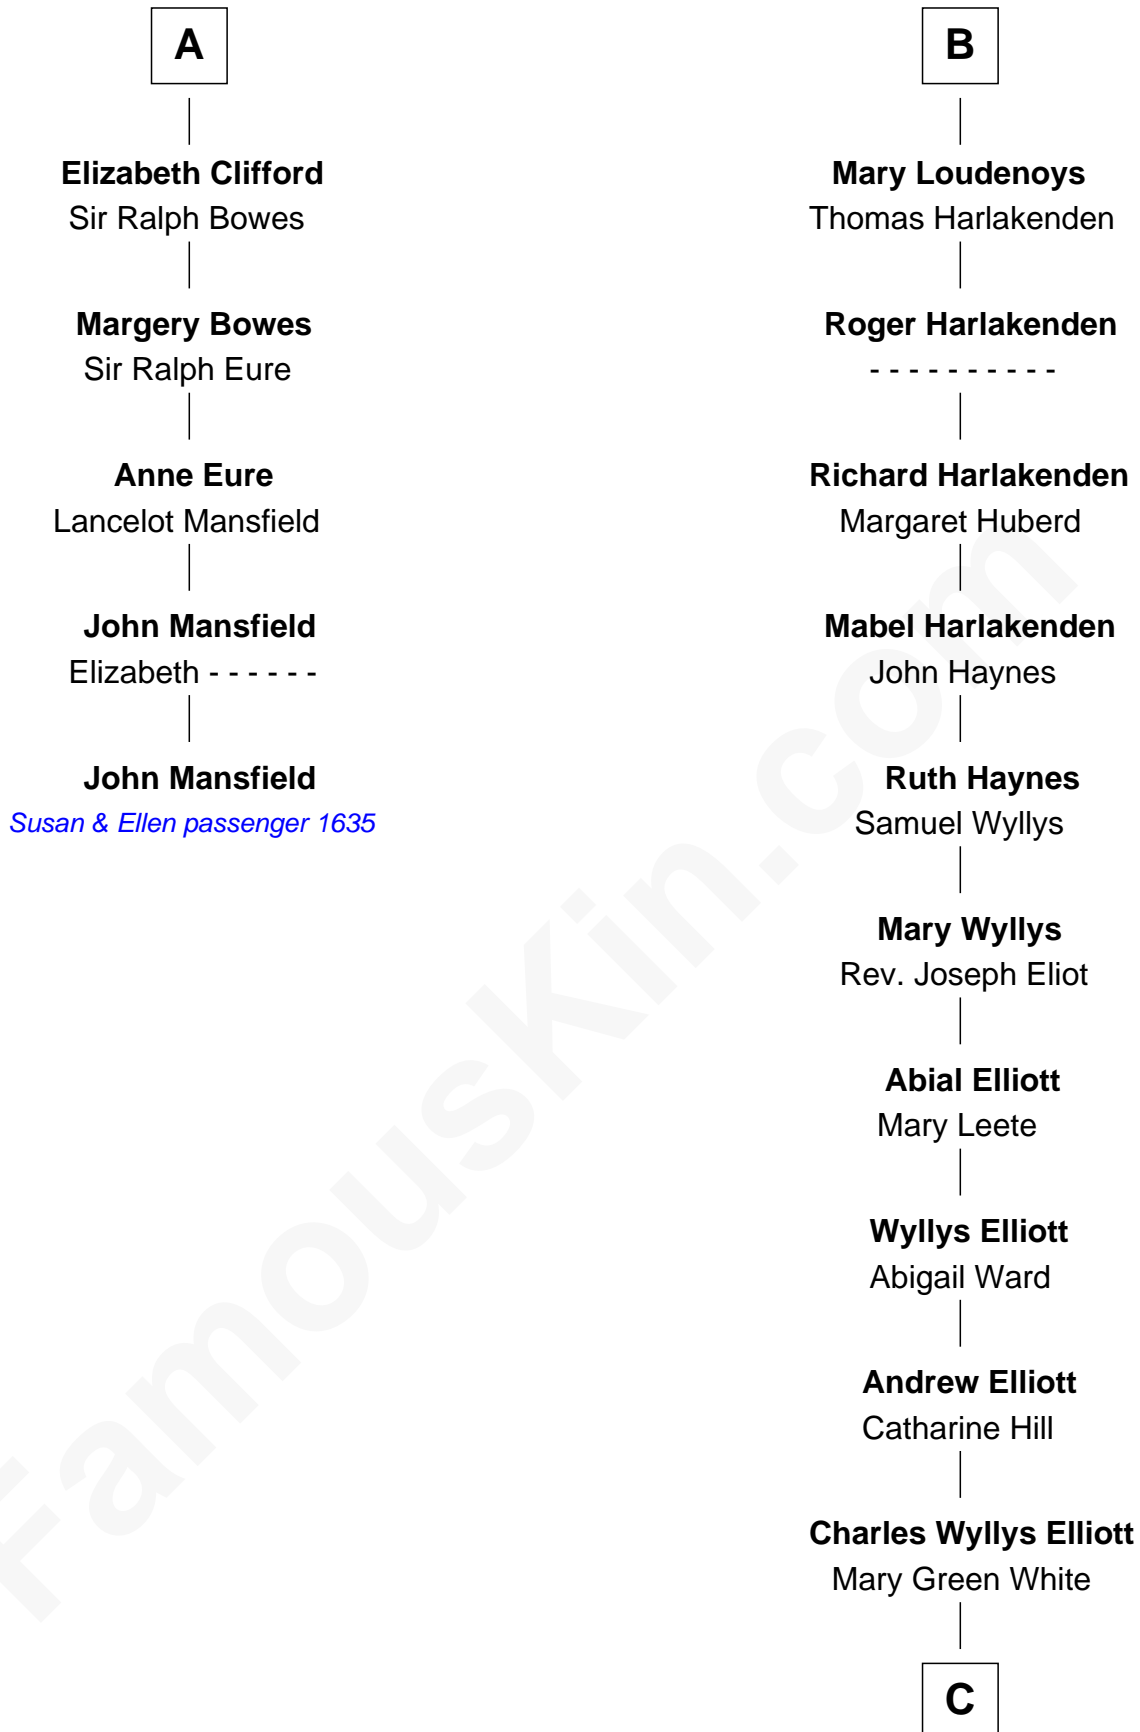

# FamousKin.com Relationship Chart of

**John Mansfield**

(c1601 - 1674) Susan & Ellen passenger 1635

11th cousin 9 times removed of

**Ali Wentworth**

TV Actress and Comedienne

**Elizabeth de Badlesmere**

*with husband*  
Sir Edmund Mortimer

**Elizabeth Mortimer**  
Sir Henry Percy

**Anne Plantagenet**  
Sir William Bouchier

**Elizabeth Percy**  
Sir John Clifford

**Sir John Bouchier**  
Margaret Berners

**Thomas Clifford**  
Joan Dacre

**Sir Humphrey Bouchier**  
Elizabeth Tilney

**John Clifford**  
Margaret Bromflete

**Anne Bouchier**  
Thomas Fiennes

**Henry Clifford**  
Anne St. John

**Catherine Fiennes**  
Richard Loudenoys

**A**

**B**

**C**

Howard Elliott

Janet January

Janet January Elliott

Richard Bryant Hobart

Mable Bryant Hobart

Eric Bartlett Wentworth

**Ali Wentworth**

*TV Actress and Comedienne*