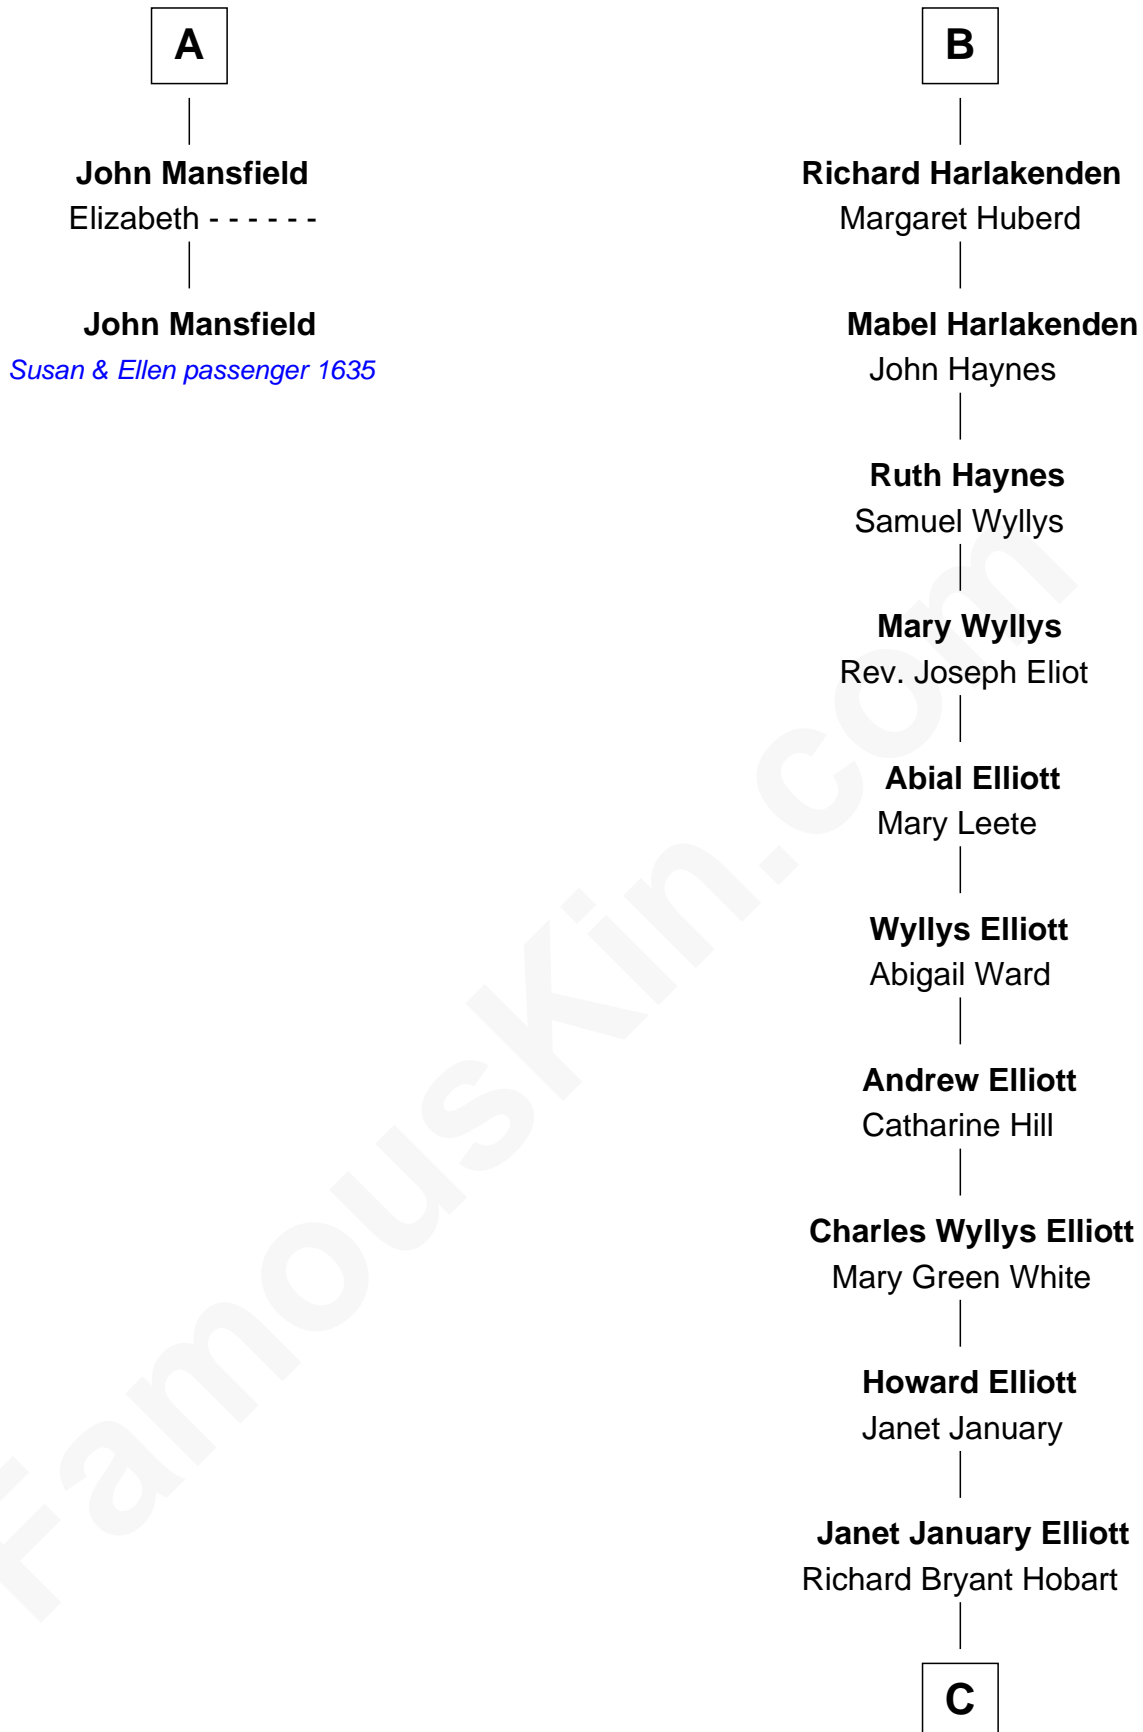

FamousKin.com
Relationship Chart of
John Mansfield

(c1601 - 1674) Susan & Ellen passenger 1635

8th cousin 10 times removed of

Ali Wentworth

TV Actress and Comedienne

C

Mable Bryant Hobart
Eric Bartlett Wentworth