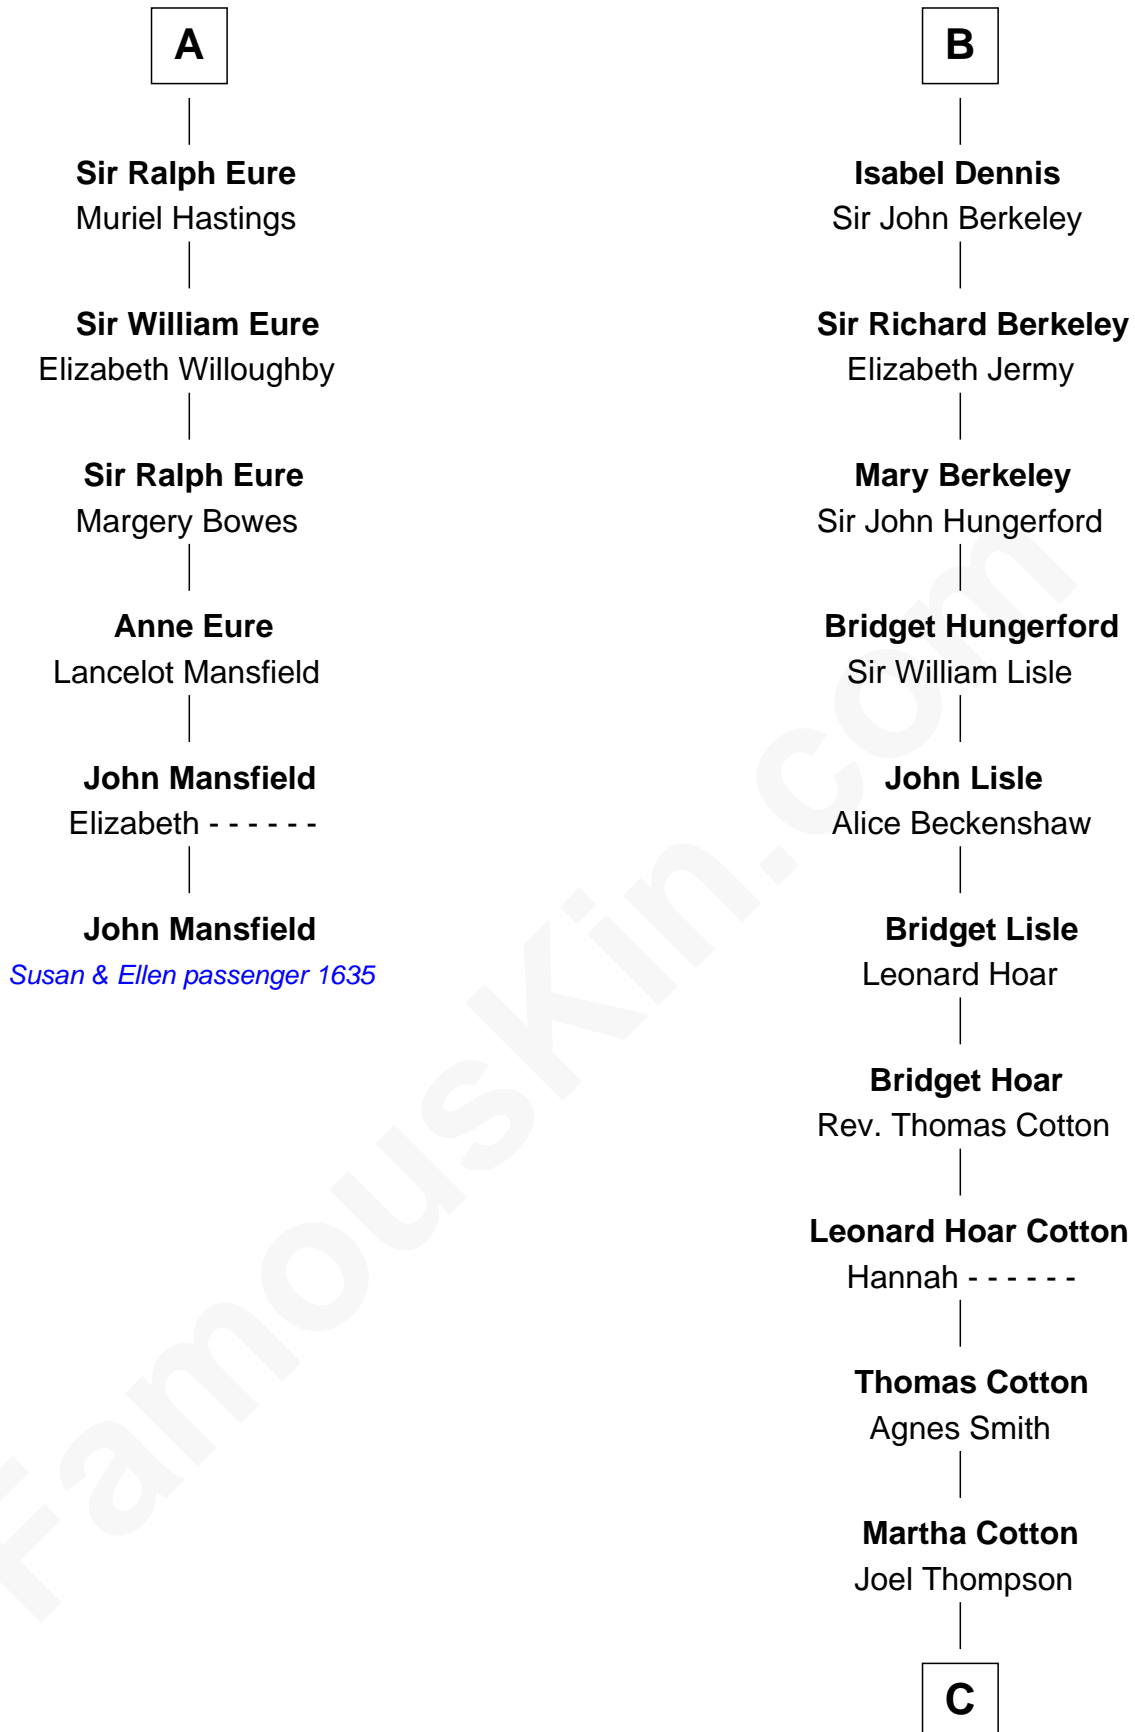

FamousKin.com Relationship Chart of

John Mansfield

(c1601 - 1674) *Susan & Ellen* passenger 1635

12th cousin 8 times removed of

Clare Eames

Silent Movie Actress

C

—
Martha Cotton Thompson

Nathaniel Eames

—
Ithamer Bellows Eames

Emma Hayden

—
Harold Hayden Eames

Clare Hamilton

—
Clare Eames

Silent Movie Actress