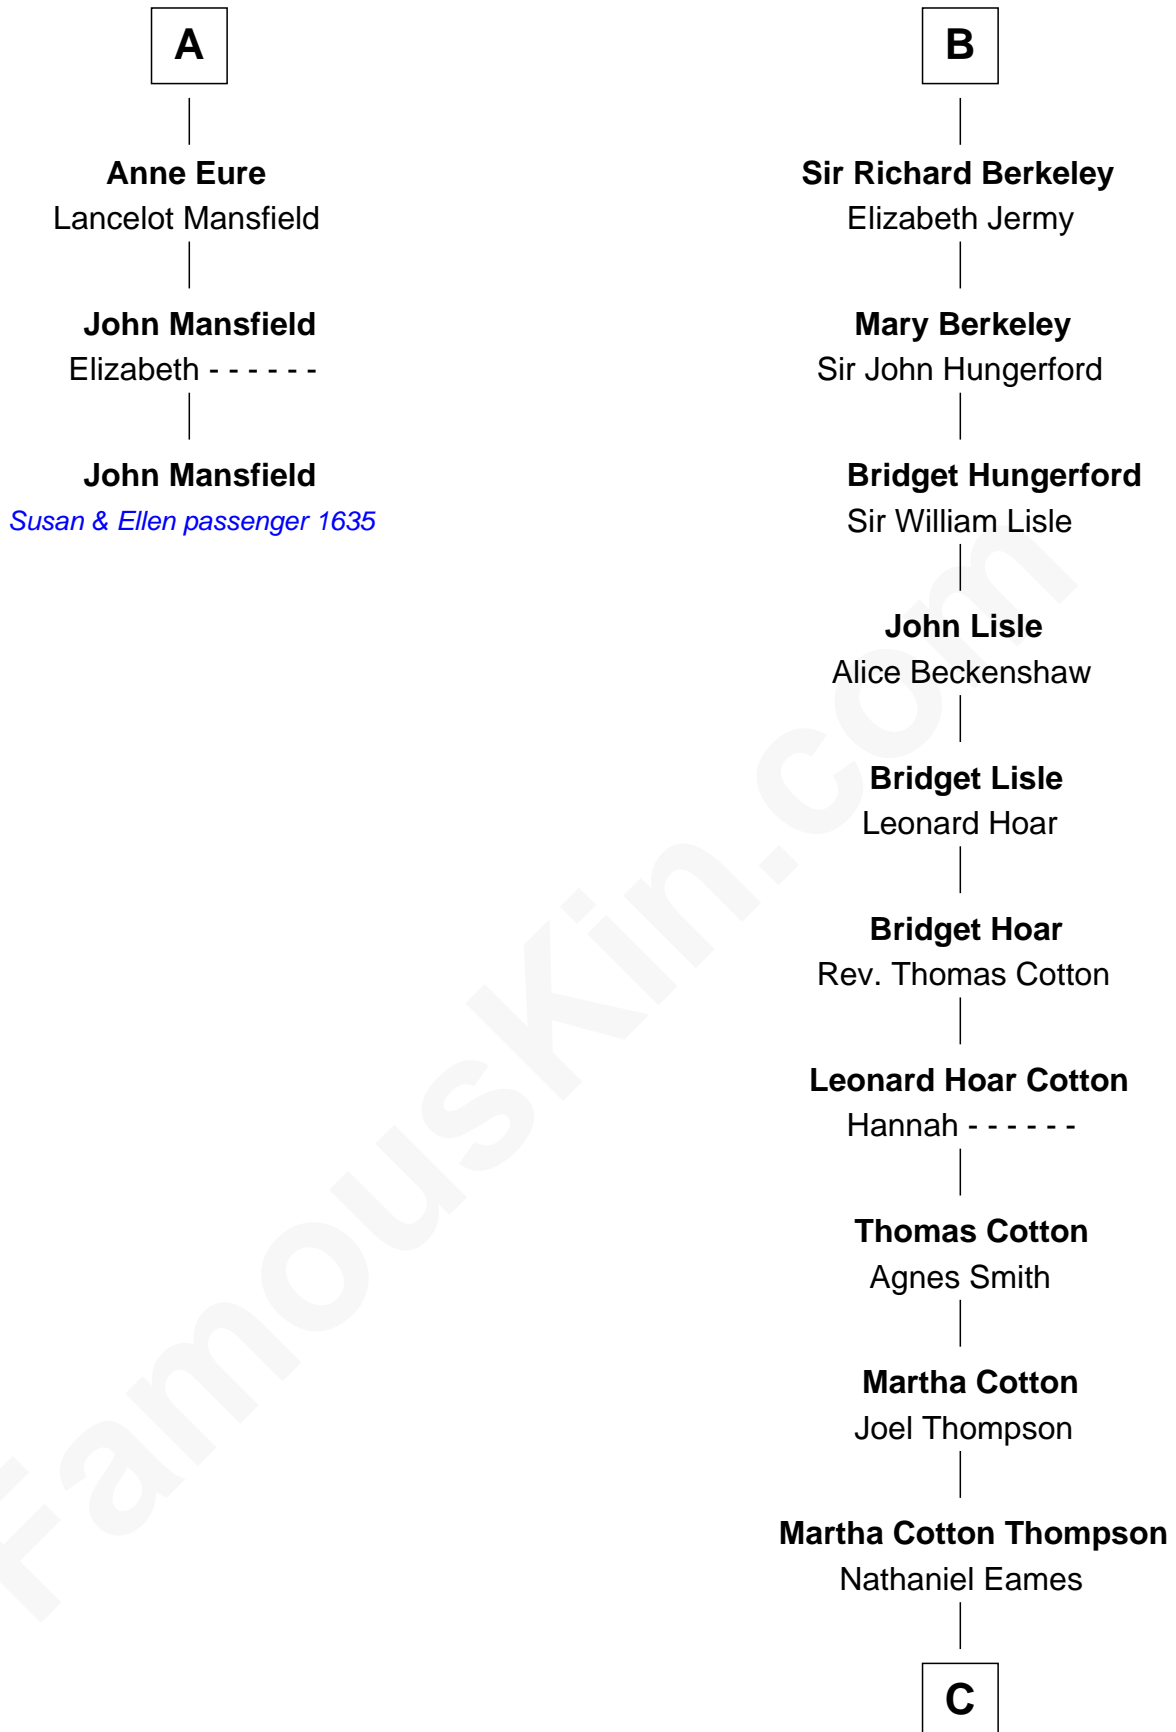

# FamousKin.com Relationship Chart of

**John Mansfield**

(c1601 - 1674) Susan & Ellen passenger 1635

9th cousin 10 times removed of

**Clare Eames**

Silent Movie Actress

**Edmund Fitzalan**

Alice de Warenne