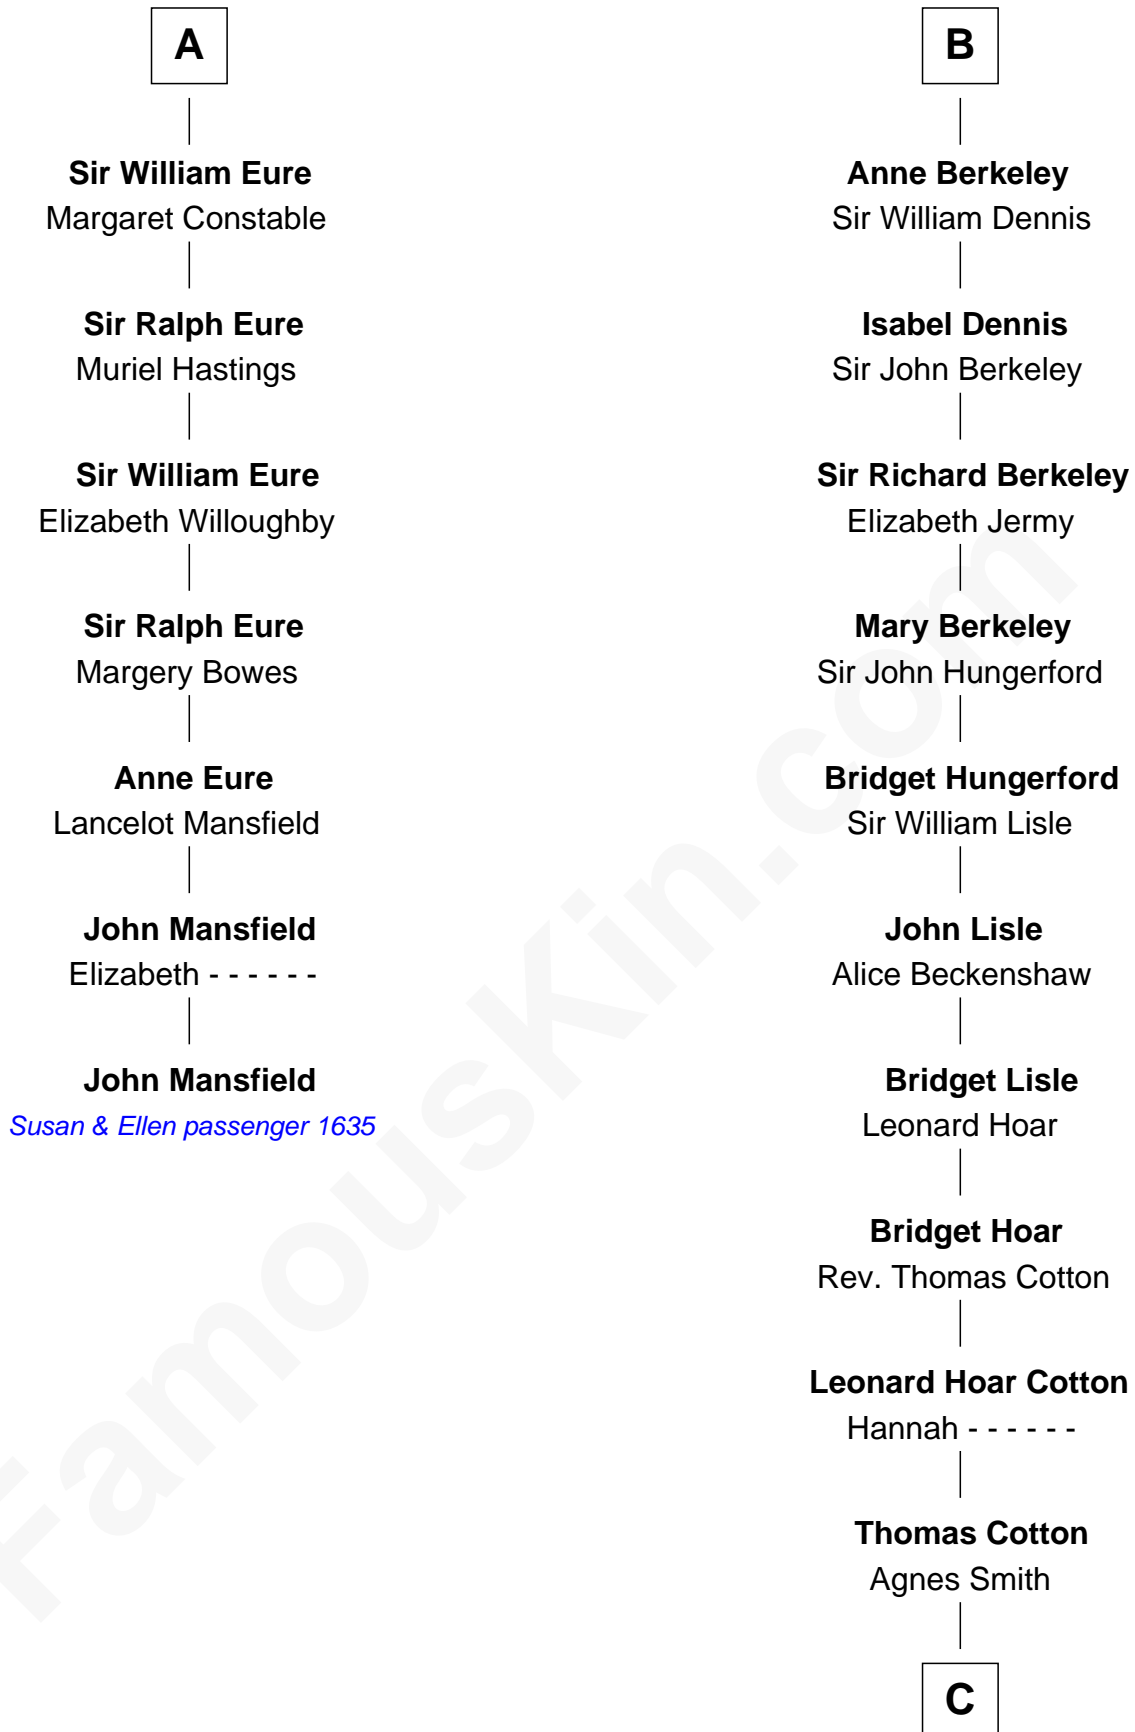

FamousKin.com Relationship Chart of

John Mansfield

(c1601 - 1674) Susan & Ellen passenger 1635

13th cousin 8 times removed of

Clare Eames

Silent Movie Actress

Sir Humphrey de Bohun

Eleanor de Braiose

C

Martha Cotton

Joel Thompson

Martha Cotton Thompson

Nathaniel Eames

Ithamer Bellows Eames

Emma Hayden

Harold Hayden Eames