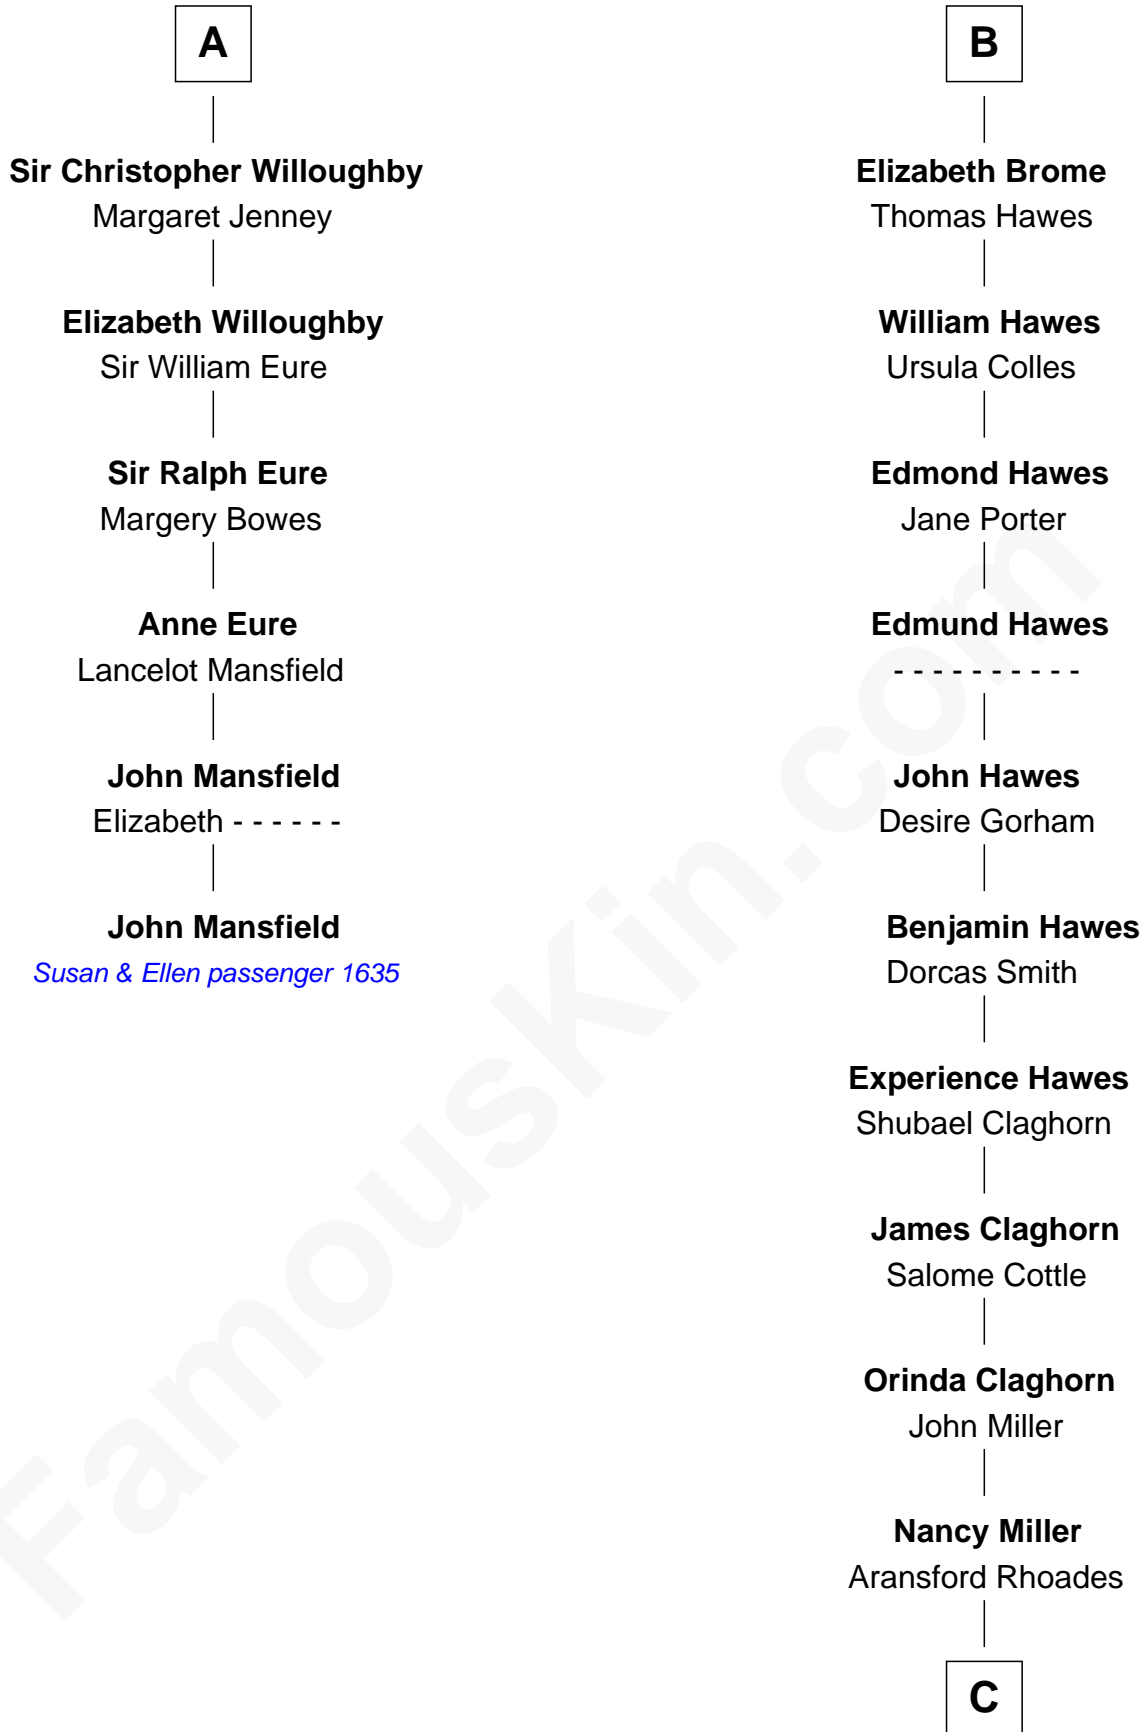

FamousKin.com Relationship Chart of

John Mansfield

(c1601 - 1674) Susan & Ellen passenger 1635

12th cousin 9 times removed of

Penn Jillette

Magician

Sir Robert de Ros

Isabel de Aubeney

C

Ellen L. Rhoades
Marshall I. Jenkins

Cora Ellen Jenkins

Elizabeth Jenkins
Robert Henry Parks

Valda Ruth Parks
Samuel Herbert Jillette

Penn Jillette
Magician

FamousKin.com

Penn Jillette photo by [Gage Skidmore](#) (CC BY-SA 2.0)