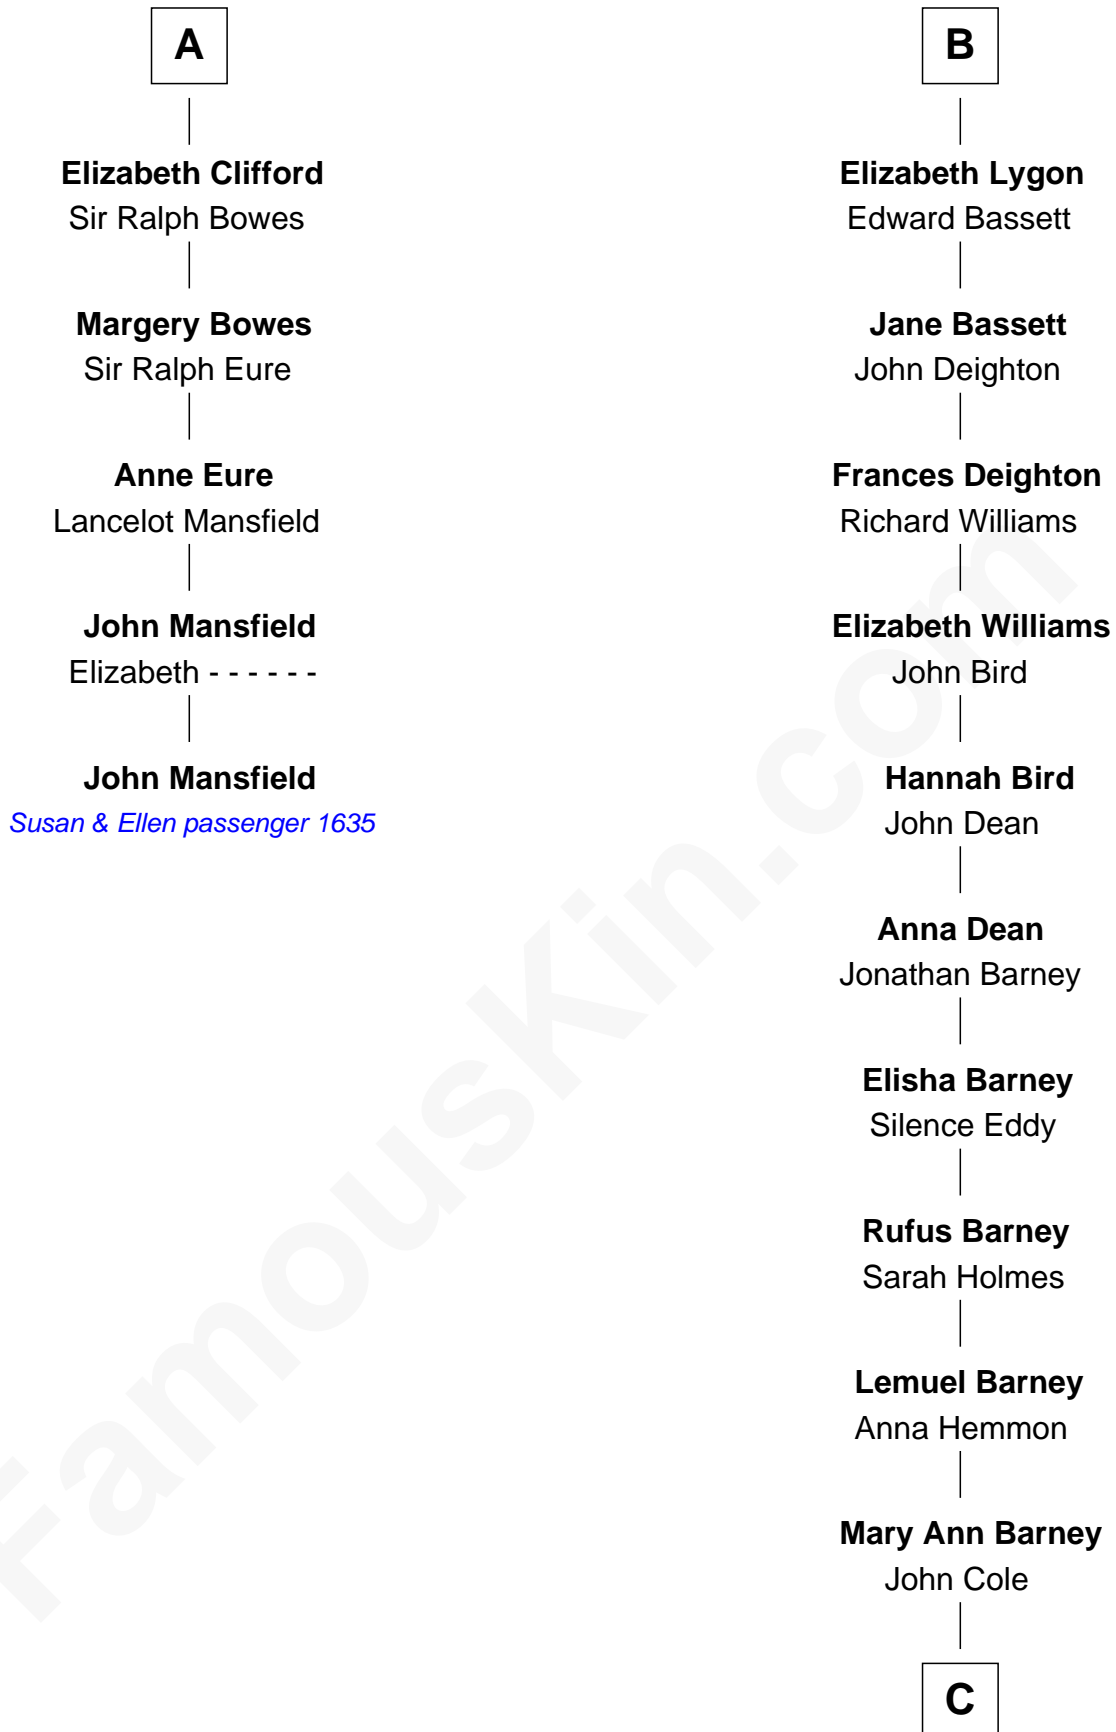

FamousKin.com Relationship Chart of

John Mansfield

(c1601 - 1674) Susan & Ellen passenger 1635

11th cousin 10 times removed of

Michael Lookinland

TV Actor

C

Rufus Lemuel Cole