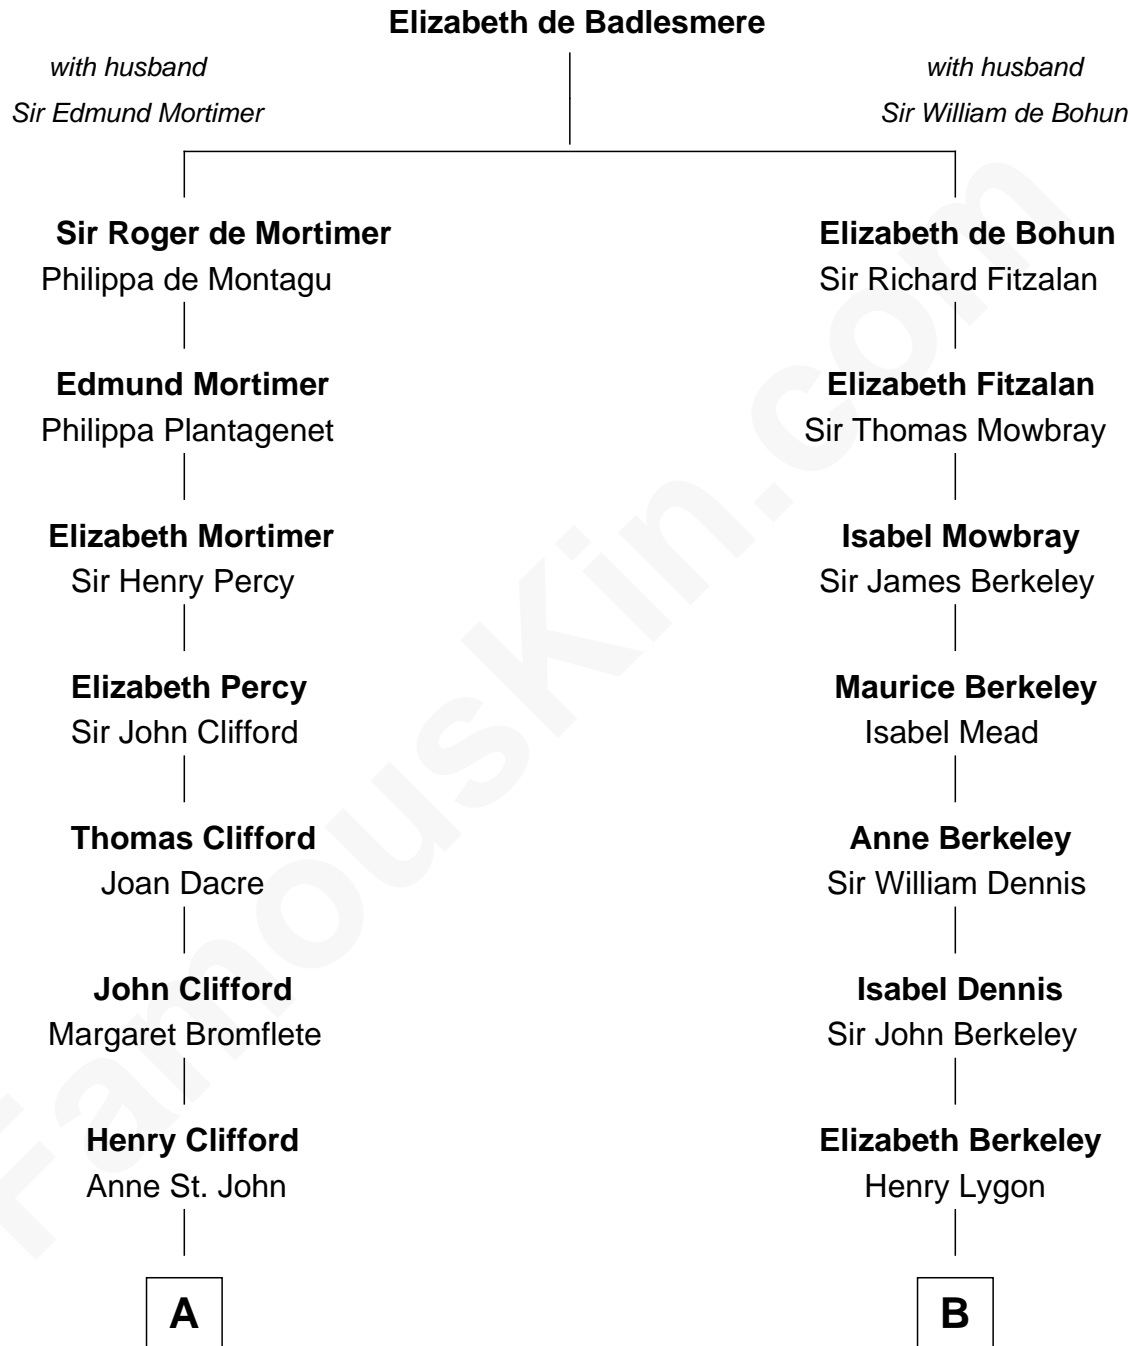

FamousKin.com Relationship Chart of

John Mansfield

(c1601 - 1674) Susan & Ellen passenger 1635

11th cousin 10 times removed of

Michael Lookinland

TV Actor

C

Rufus Lemuel Cole

Matilda M. Hall

Nellie M. Cole

John Andrew Lookinland

Orrin Paul Lookinland

Madeline Tait

Paul Russell Lookinland

Karen Ruth McKinney

Michael Lookinland