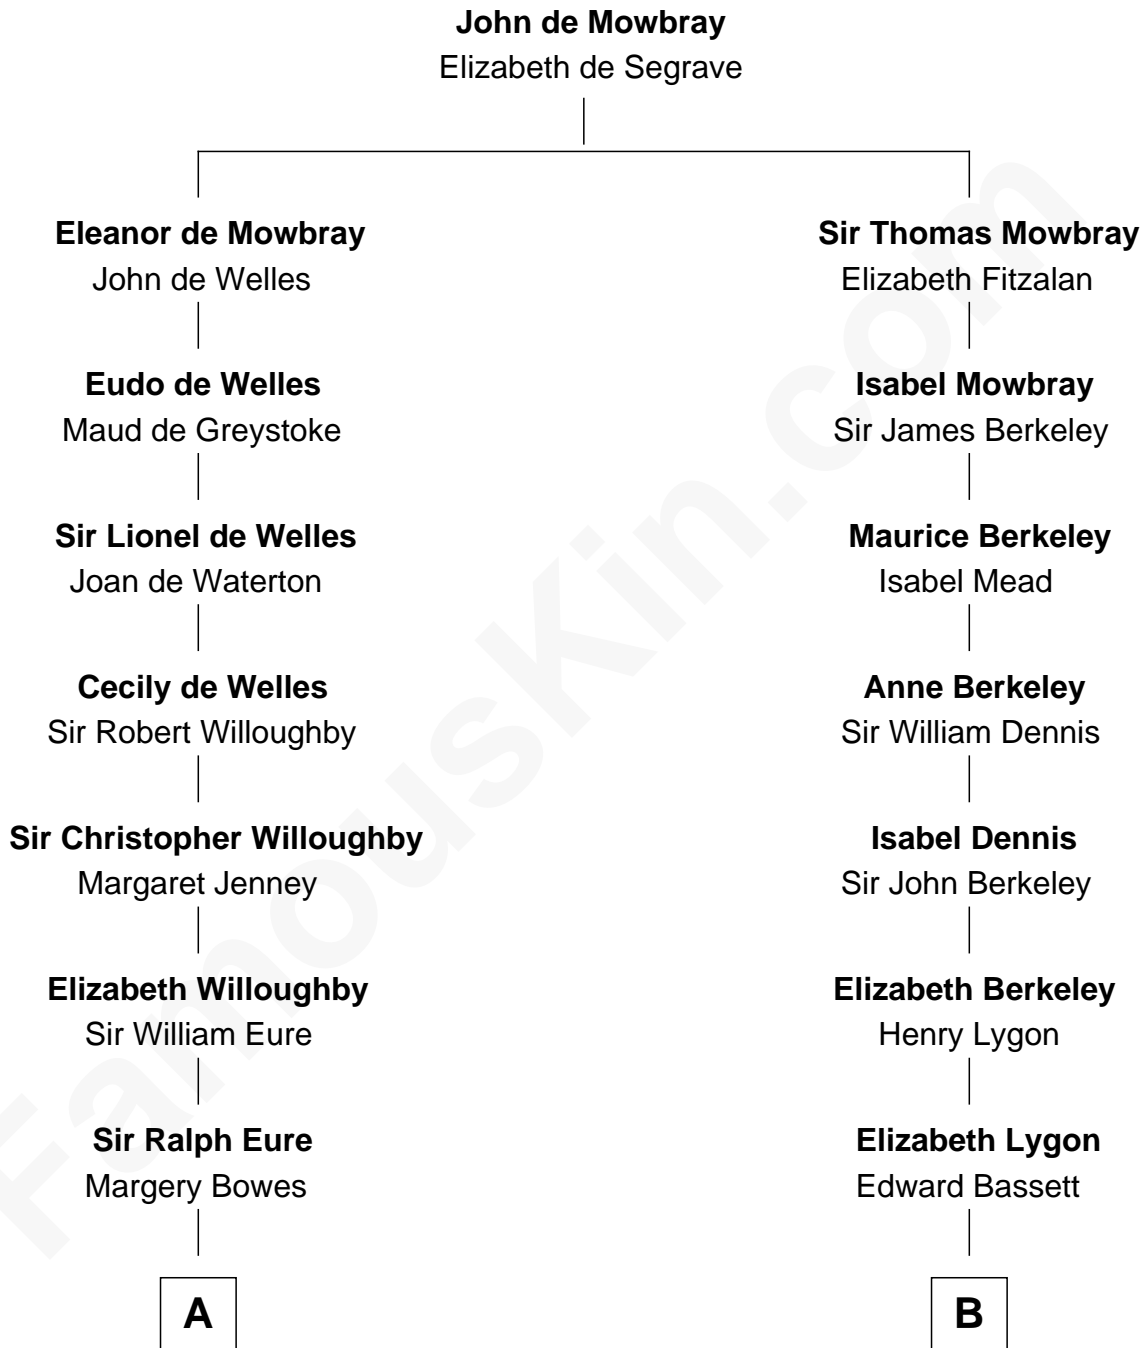

FamousKin.com Relationship Chart of

John Mansfield

(c1601 - 1674) Susan & Ellen passenger 1635

9th cousin 11 times removed of

Michael Lookinland

TV Actor

C

Nellie M. Cole

John Andrew Lookinland

Orrin Paul Lookinland

Madeline Tait

Paul Russell Lookinland

Karen Ruth McKinney

Michael Lookinland

TV Actor

FamousKin.com