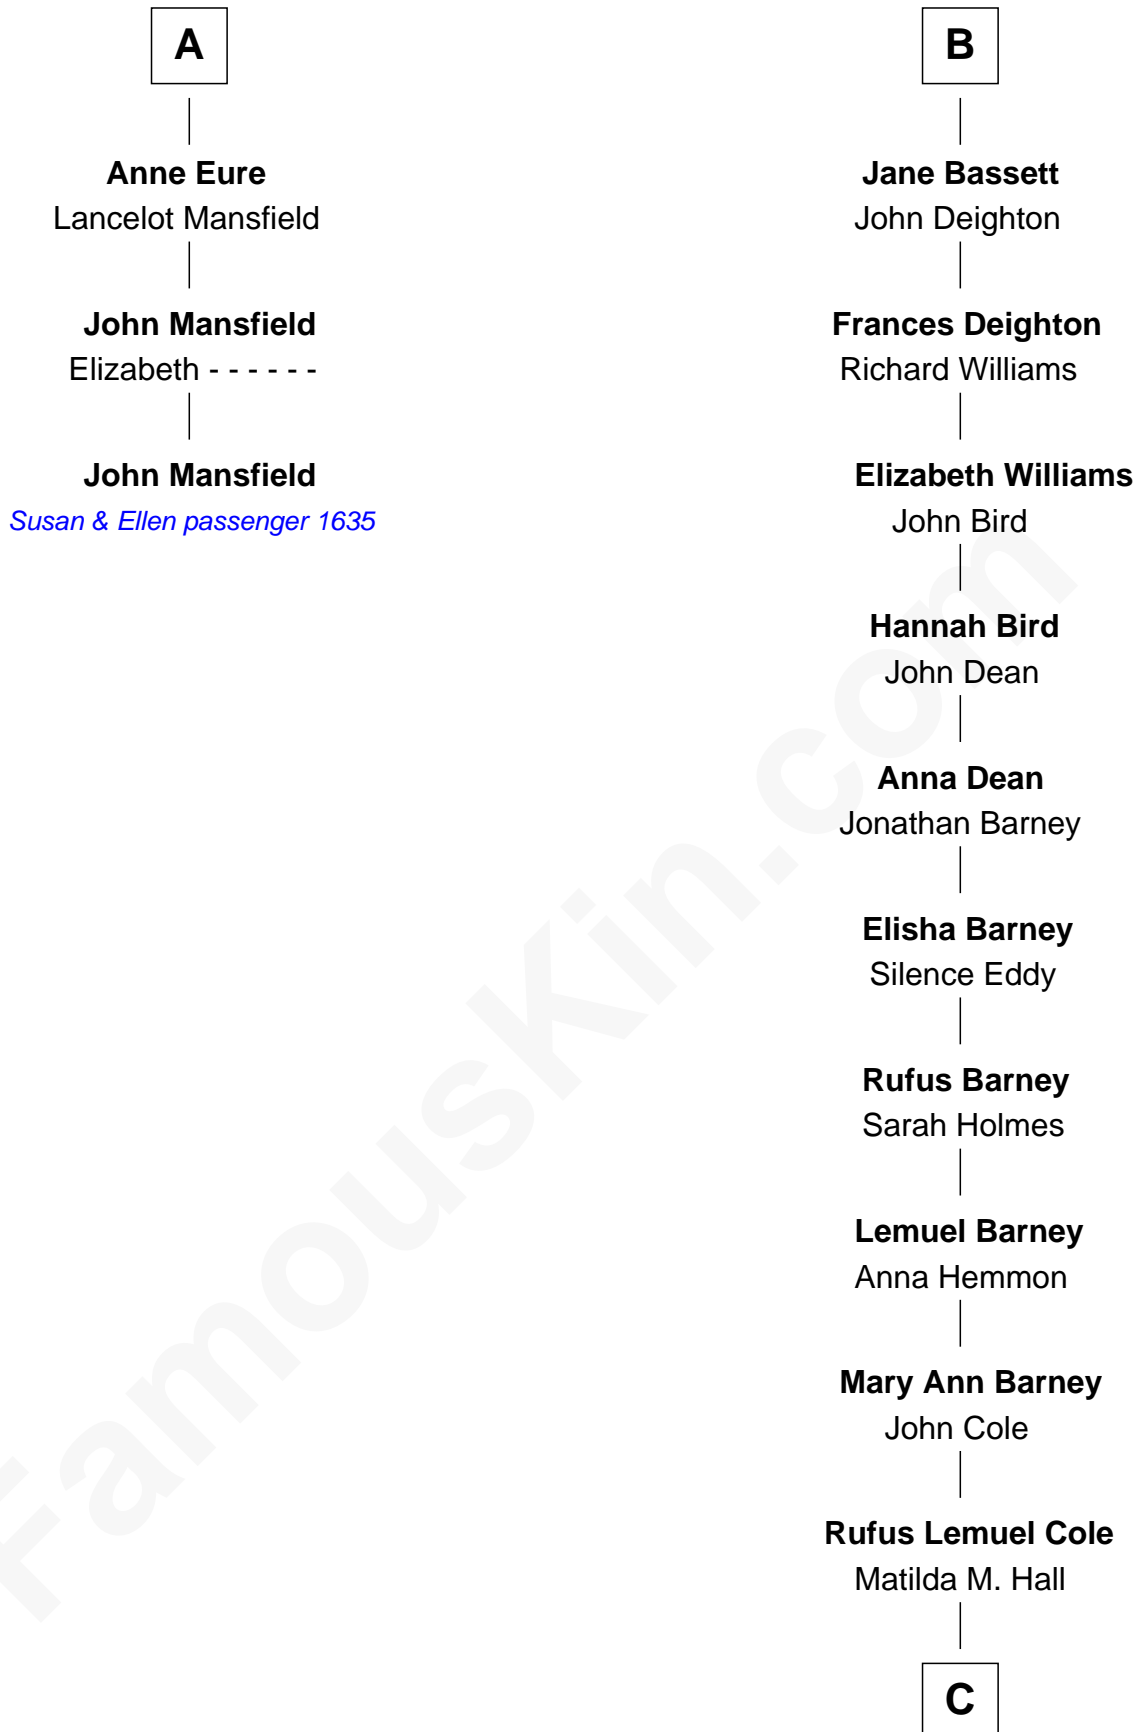

FamousKin.com Relationship Chart of

John Mansfield

(c1601 - 1674) Susan & Ellen passenger 1635

9th cousin 11 times removed of

Michael Lookinland

TV Actor

C

Nellie M. Cole

John Andrew Lookinland

Orrin Paul Lookinland

Madeline Tait

Paul Russell Lookinland

Karen Ruth McKinney

Michael Lookinland

TV Actor

FamousKin.com