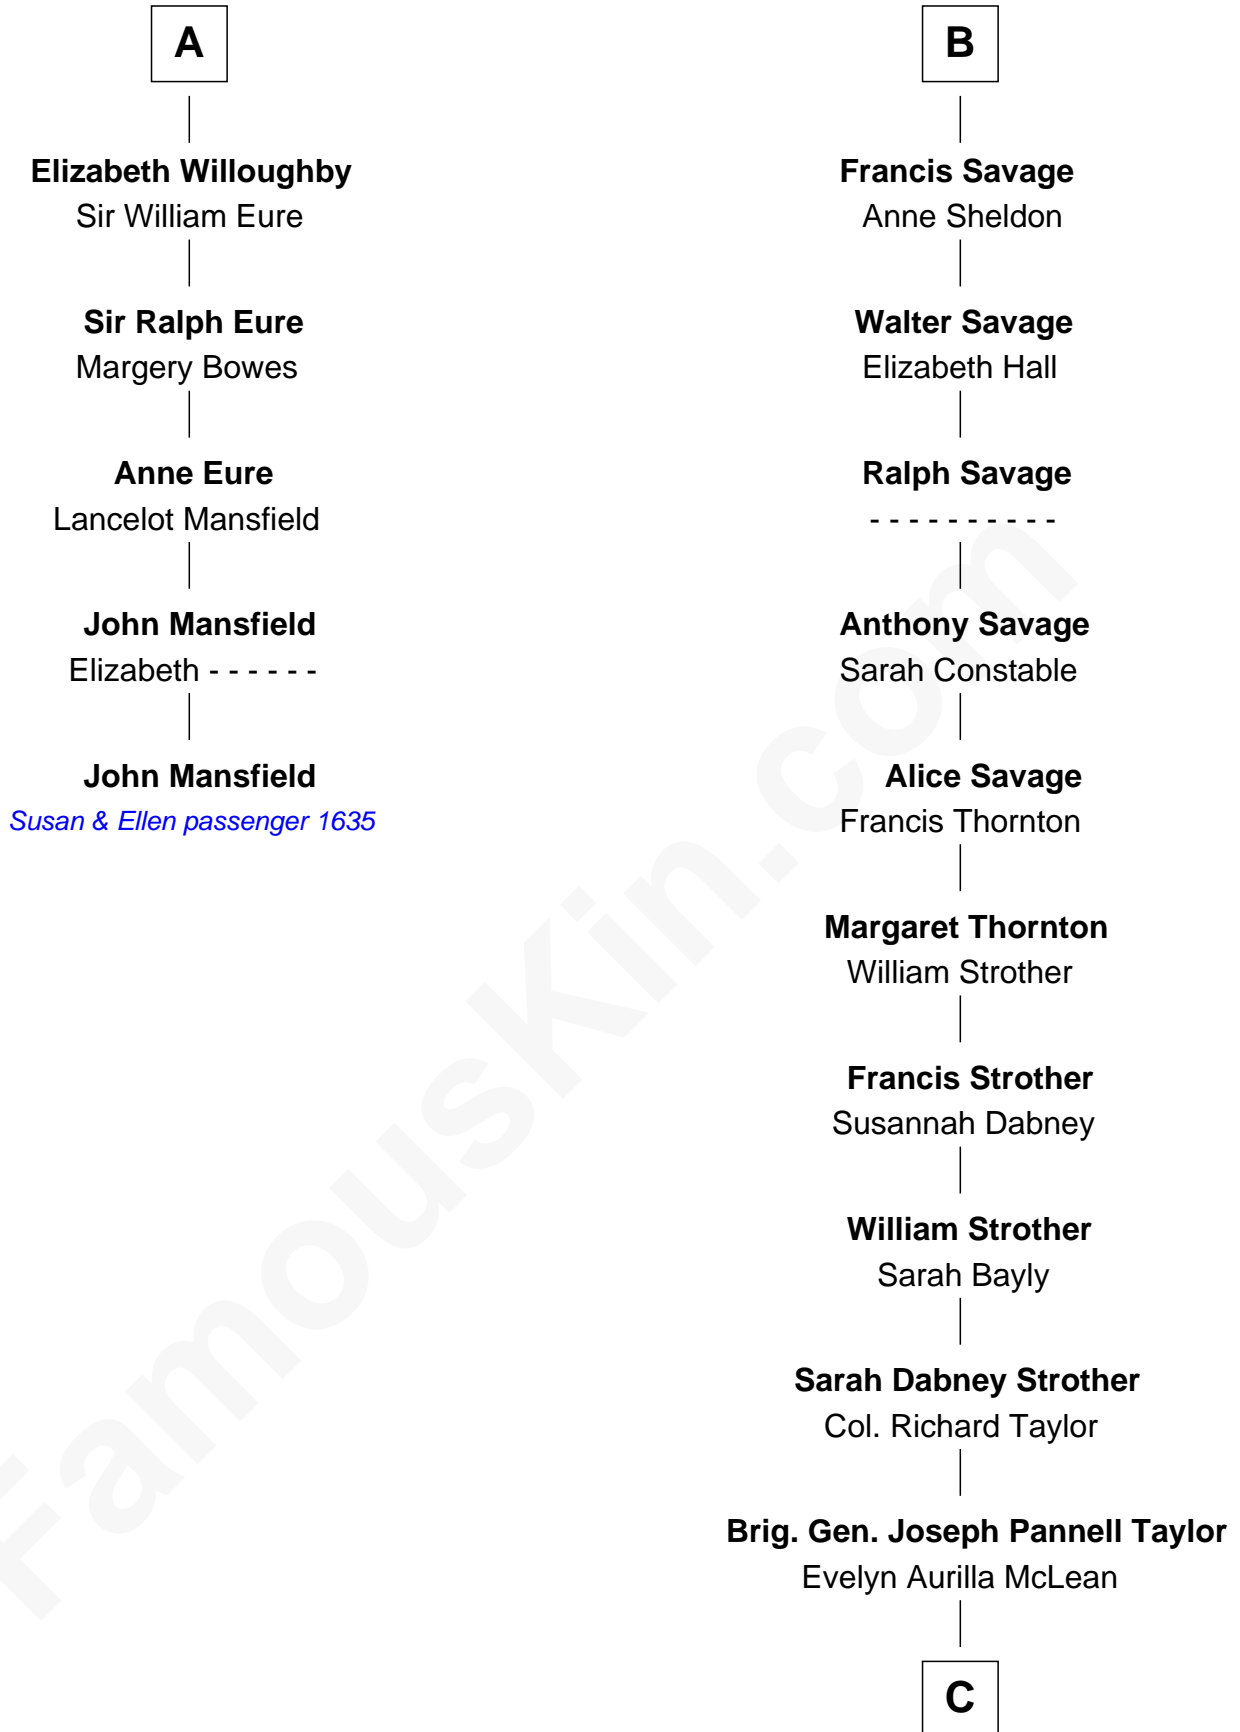

FamousKin.com Relationship Chart of

John Mansfield

(c1601 - 1674) Susan & Ellen passenger 1635

11th cousin 10 times removed of

Parker Stevenson

TV and Movie Actor

Henry Plantagenet
Maud de Chaworth

Joan of Lancaster
John de Mowbray

John de Mowbray
Elizabeth de Segrave

Eleanor de Mowbray
John de Welles

Eudo de Welles
Maud de Greystoke

Sir Lionel de Welles
Joan de Waterton

Cecily de Welles
Sir Robert Willoughby

Sir Christopher Willoughby
Margaret Jenney

A

Eleanor Plantagenet
Richard Fitzalan

Sir Richard Fitzalan
Elizabeth de Bohun

Elizabeth Fitzalan
Sir Robert Goushill

Joan Goushill
Sir Thomas Stanley

Katherine Stanley
Sir John Savage

Sir Christopher Savage
Anne Stanley

Sir Christopher Savage
Anne Lygon

B

C

Col. Joseph Hancock Taylor

Mary Montgomery Meigs

Evelyn Taylor

Eli Kirk Price

Philip Price