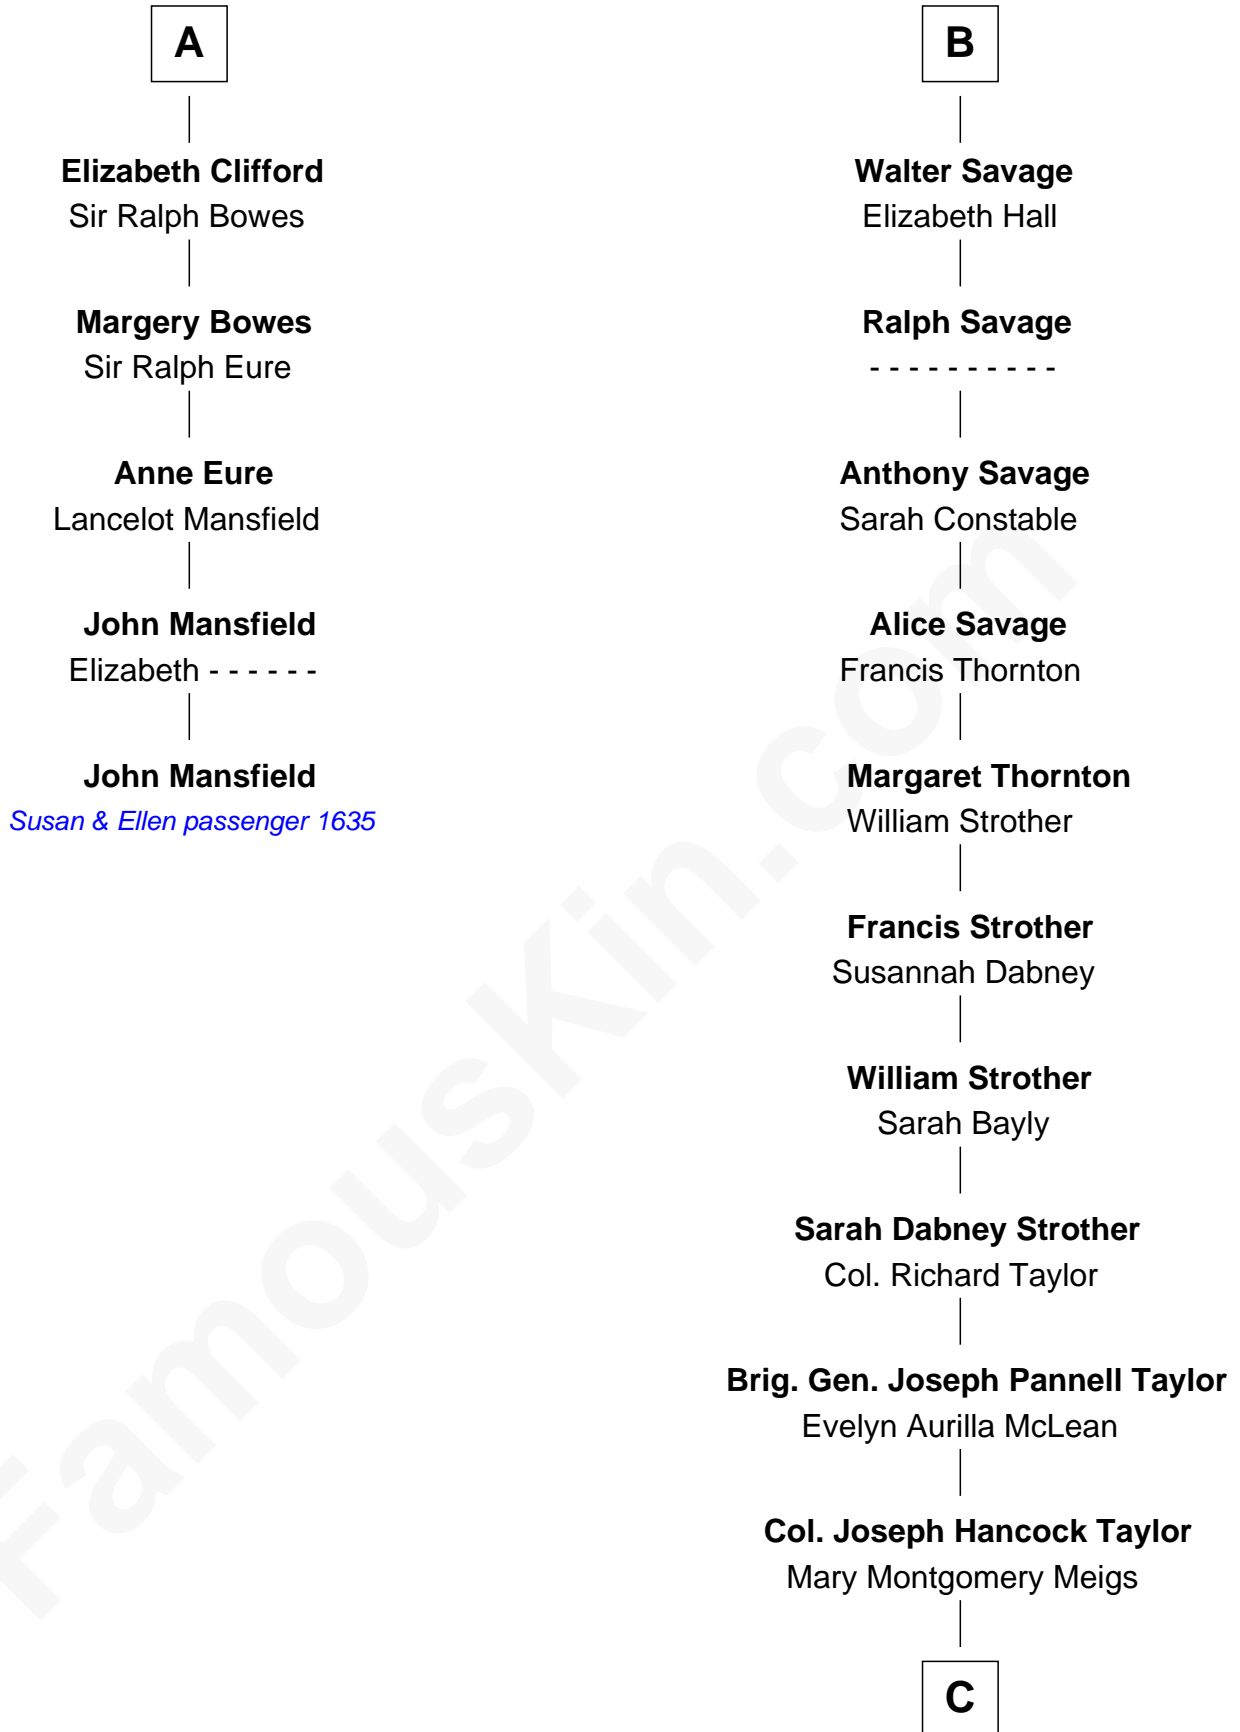

# FamousKin.com Relationship Chart of

**John Mansfield**

(c1601 - 1674) Susan & Ellen passenger 1635

11th cousin 9 times removed of

**Parker Stevenson**

TV and Movie Actor

**Elizabeth de Badlesmere**

*with husband*  
Sir Edmund Mortimer

**Elizabeth Mortimer**  
Sir Henry Percy

**Joan Goushill**  
Sir Thomas Stanley

**Elizabeth Percy**  
Sir John Clifford

**Katherine Stanley**  
Sir John Savage

**Thomas Clifford**  
Joan Dacre

**Sir Christopher Savage**  
Anne Stanley

**John Clifford**  
Margaret Bromflete

**Sir Christopher Savage**  
Anne Lygon

**Henry Clifford**  
Anne St. John

**Francis Savage**  
Anne Sheldon

**A**

**B**

**C**

**Evelyn Taylor**