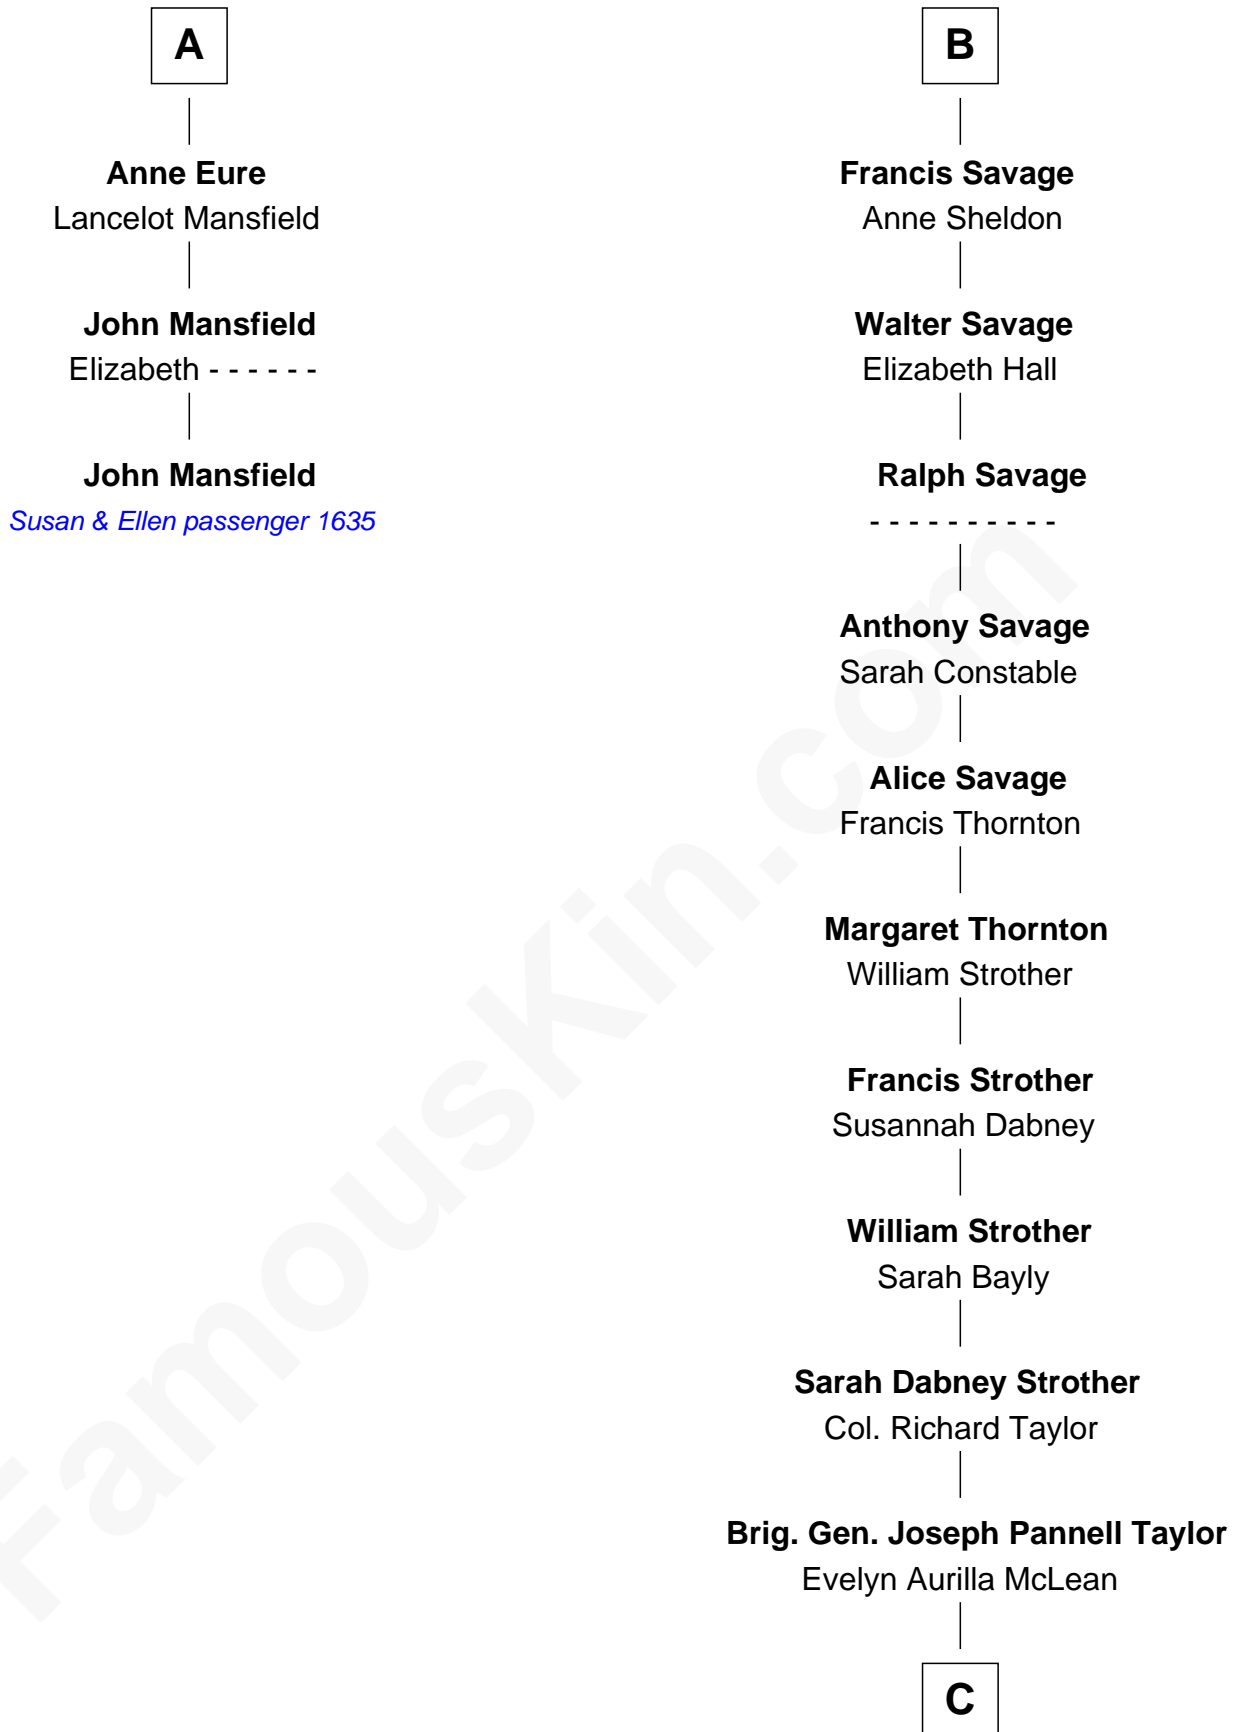

FamousKin.com Relationship Chart of

John Mansfield

(c1601 - 1674) Susan & Ellen passenger 1635

9th cousin 12 times removed of

Parker Stevenson

TV and Movie Actor

Edmund Fitzalan

Alice de Warenne

Eleanor Plantagenet

Sir Richard Fitzalan

Elizabeth de Bohun

Elizabeth Fitzalan

Sir Robert Goushill

Joan Goushill

Sir Thomas Stanley

Katherine Stanley

Sir John Savage

Sir Christopher Savage

Anne Stanley

Sir Christopher Savage

Anne Lygon

B

C

Col. Joseph Hancock Taylor

Mary Montgomery Meigs

Evelyn Taylor

Eli Kirk Price

Philip Price

Sarah Meade Harrison

Sarah Meade Price

Richard Stevenson Parker

Parker Stevenson