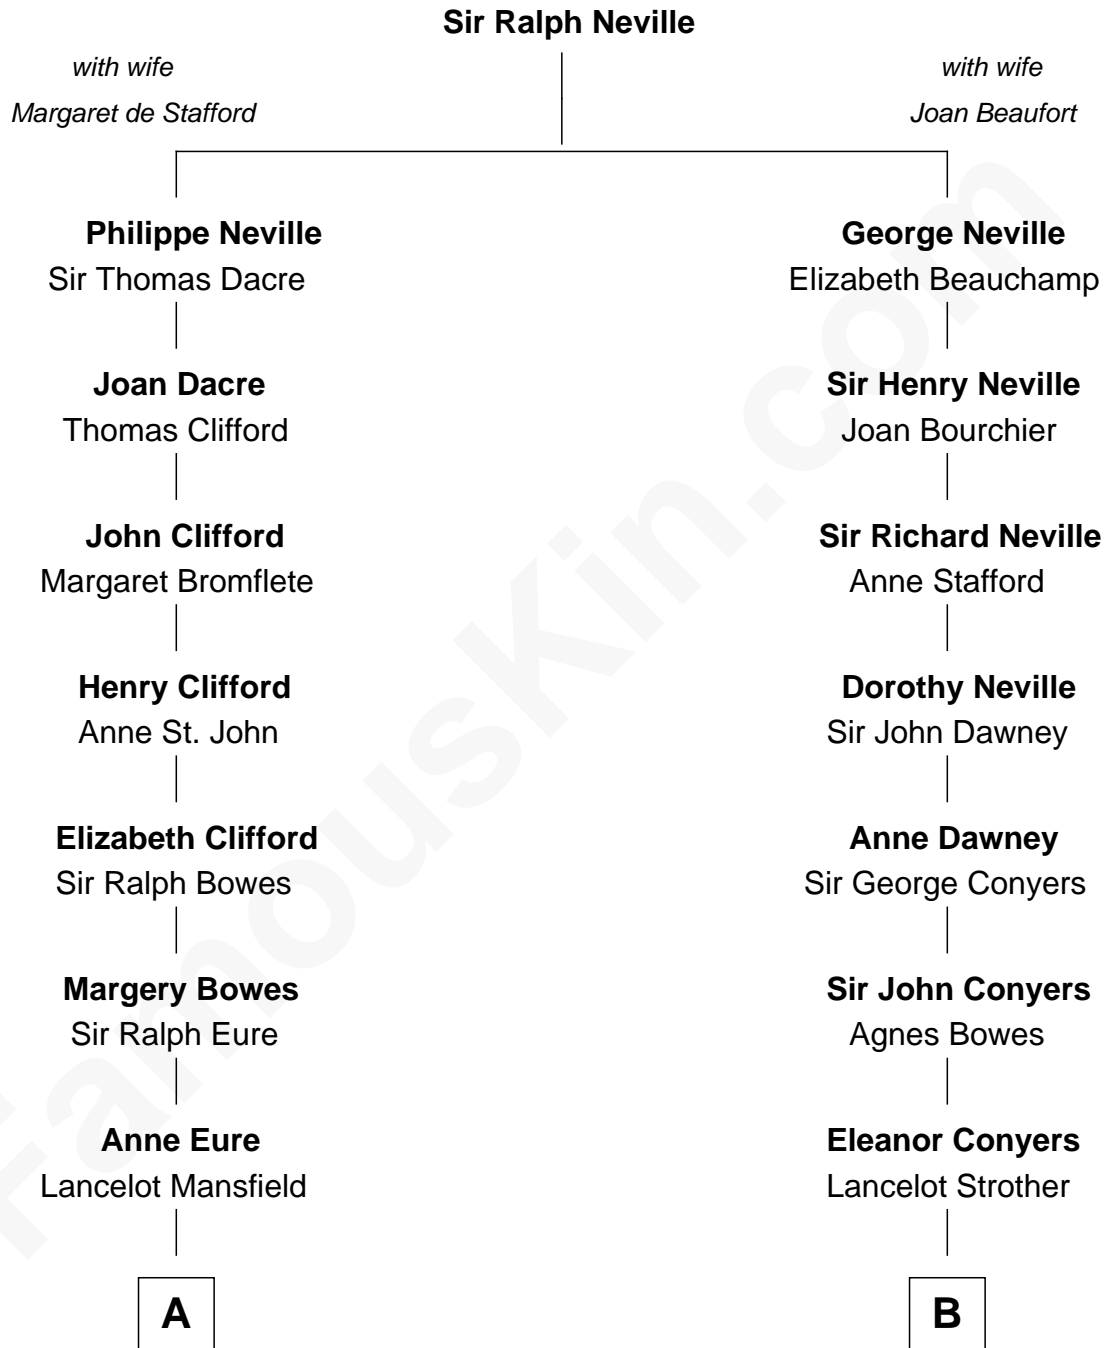

# FamousKin.com Relationship Chart of

**John Mansfield**

(c1601 - 1674) Susan & Ellen passenger 1635

8th cousin 10 times removed of

**Parker Stevenson**

TV and Movie Actor

**C**

**Sarah Meade Price**  
Richard Stevenson Parker

**Parker Stevenson**  
*TV and Movie Actor*

FamousKin.com