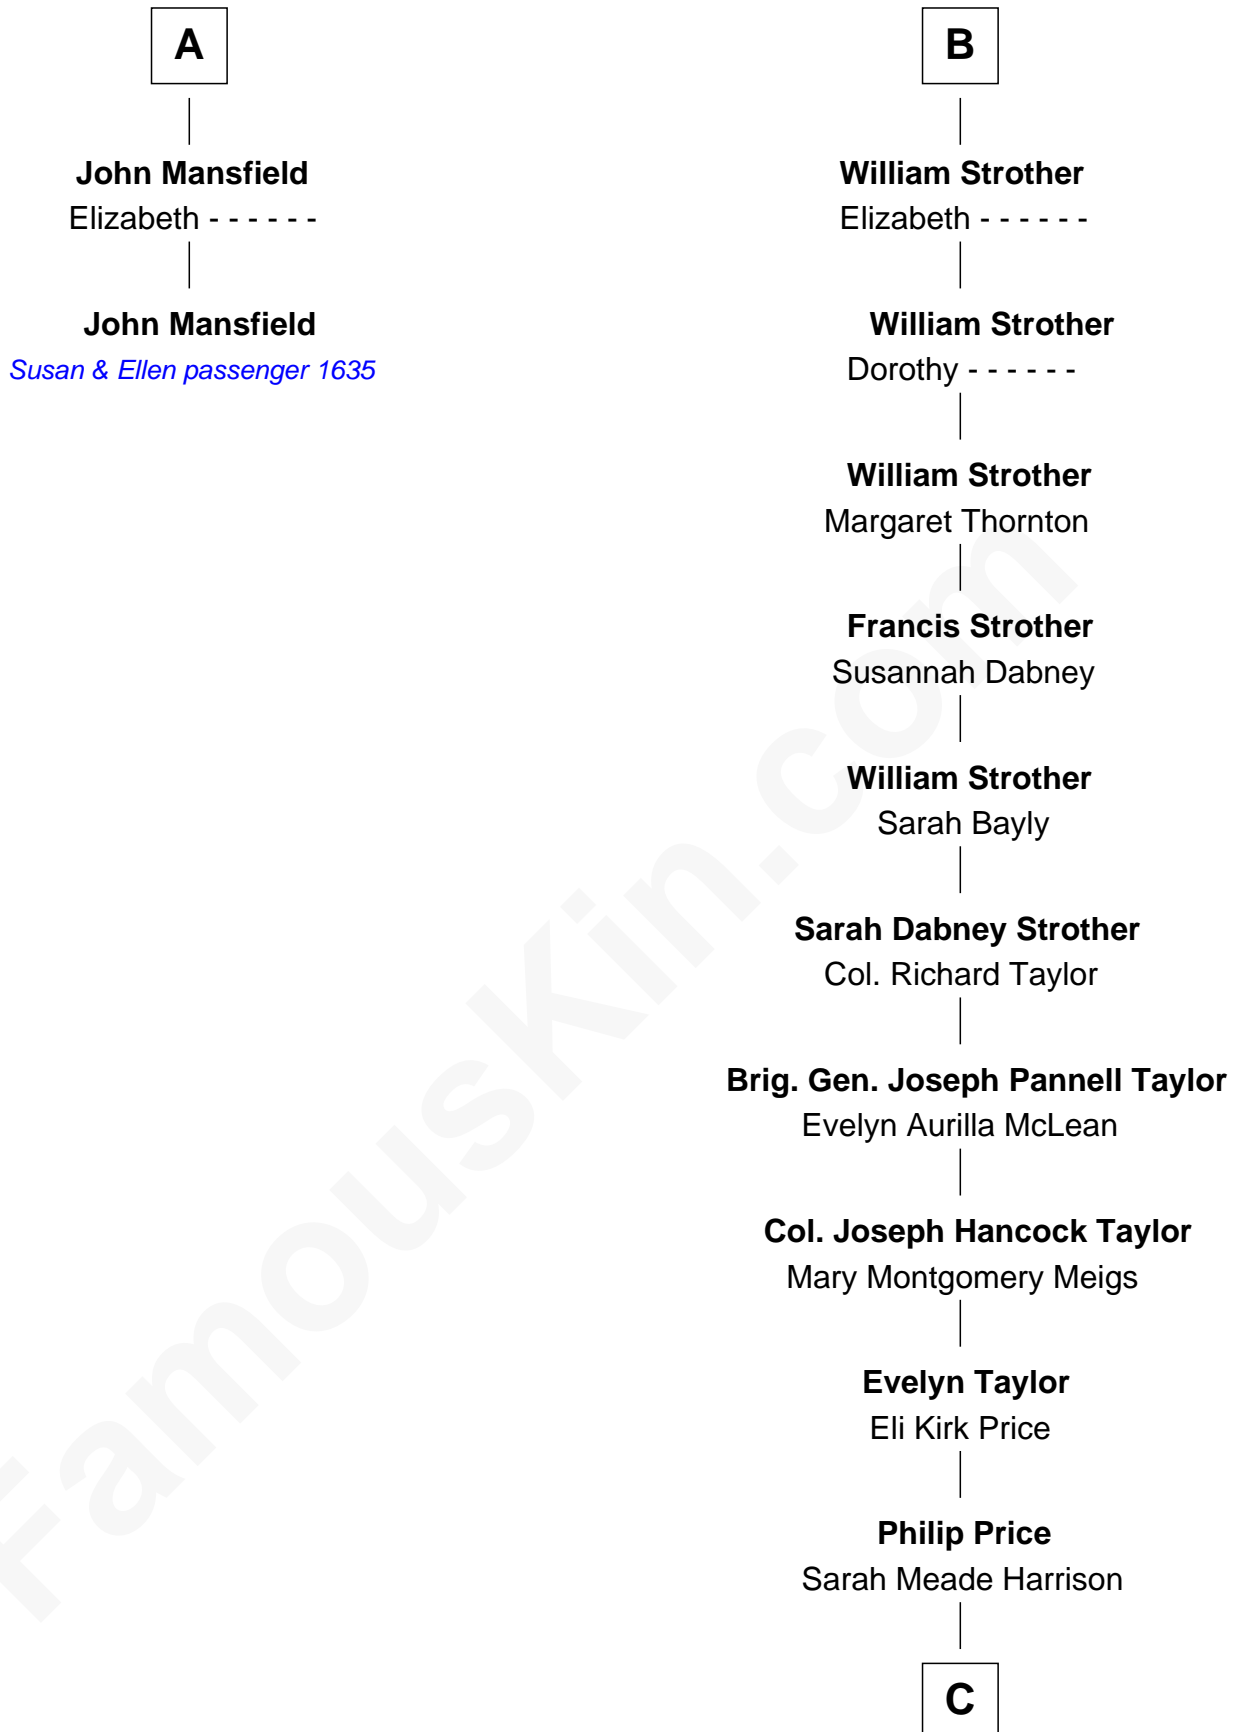

# FamousKin.com Relationship Chart of

**John Mansfield**

(c1601 - 1674) Susan & Ellen passenger 1635

8th cousin 10 times removed of

**Parker Stevenson**

TV and Movie Actor

**C**

**Sarah Meade Price**  
Richard Stevenson Parker

**Parker Stevenson**  
*TV and Movie Actor*

FamousKin.com