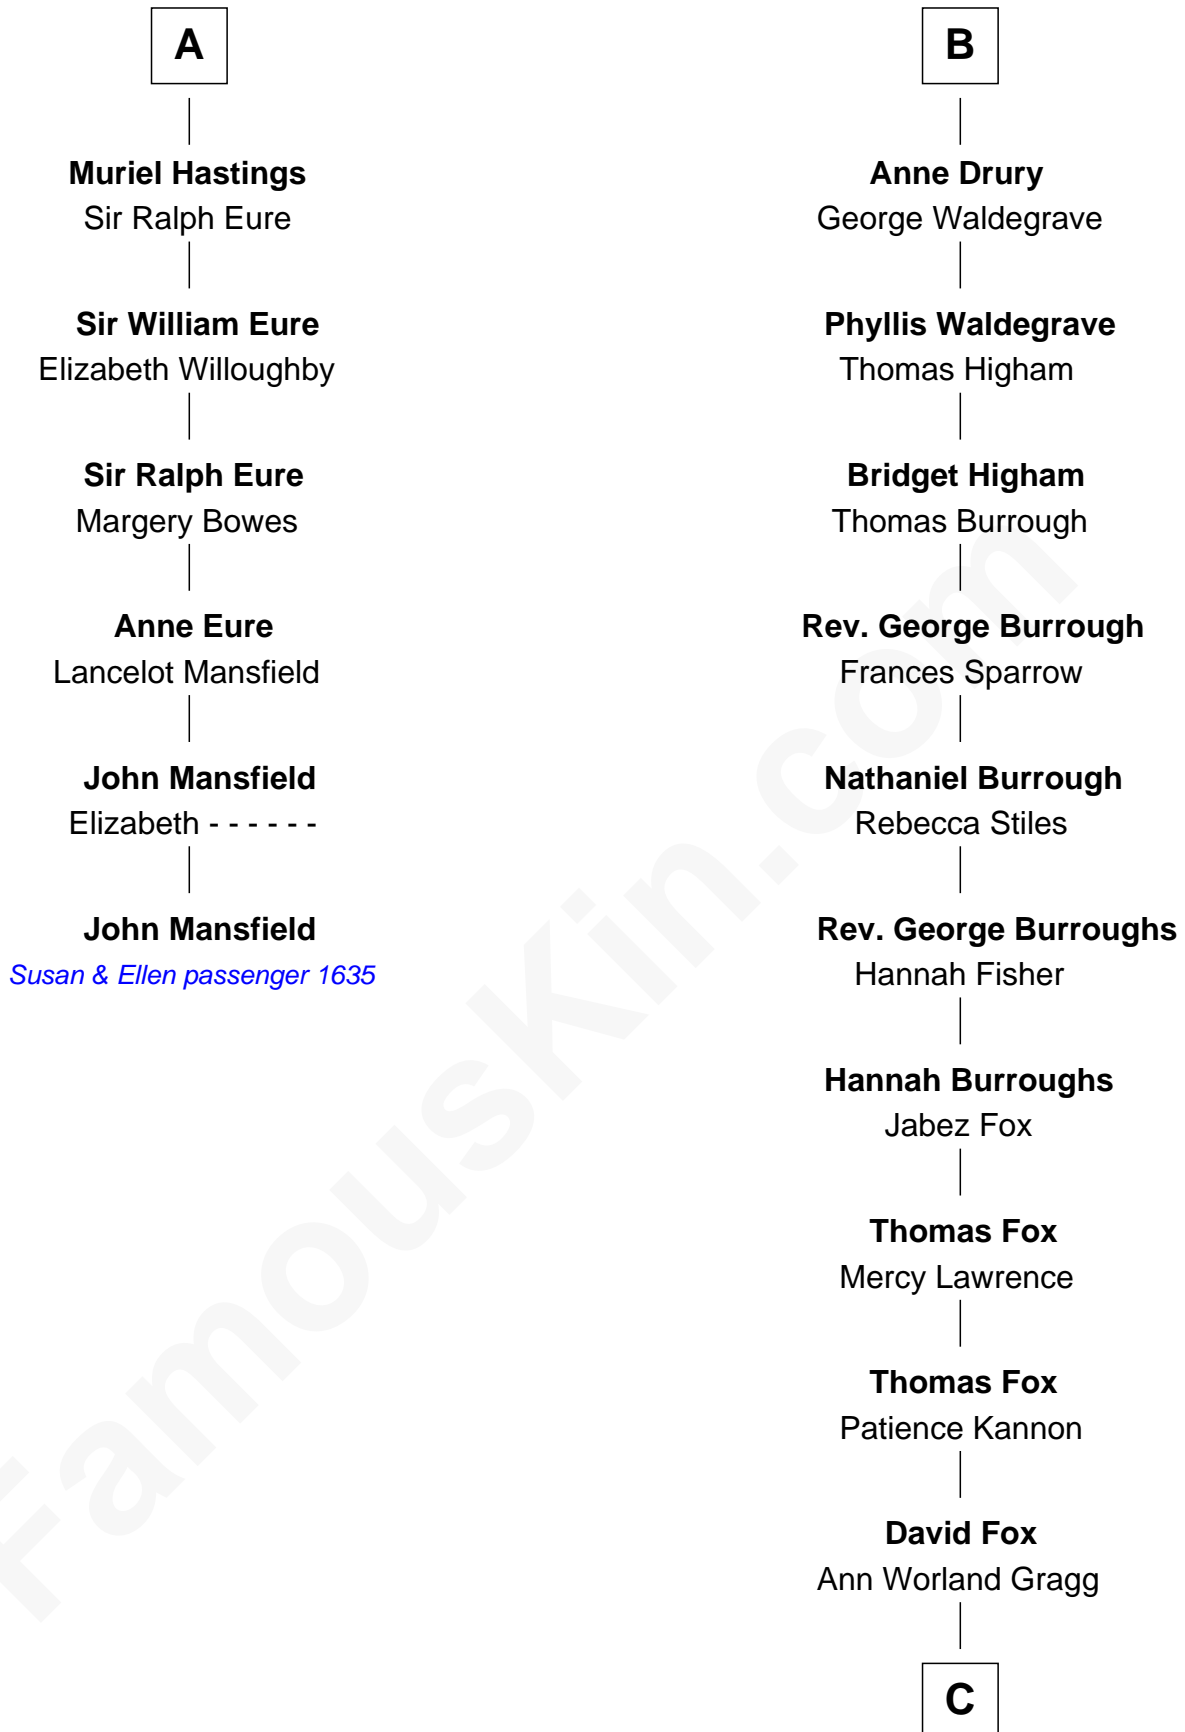

FamousKin.com

Relationship Chart of

John Mansfield

(c1601 - 1674) Susan & Ellen passenger 1635

12th cousin 9 times removed of

Bob Moore

Co-Founder, Bob's Red Mill

Sir Gilbert de Clare

Joan of Acre

C

Morris Fox

Sarah A. Smith

Violette Fox

Daniel Francis Learnard

Clinton Morris Learnard

Gertrude Maud Yost

Doris Dell Learnard

Kenneth Earl Moore

Bob Moore

Co-Founder, Bob's Red Mill