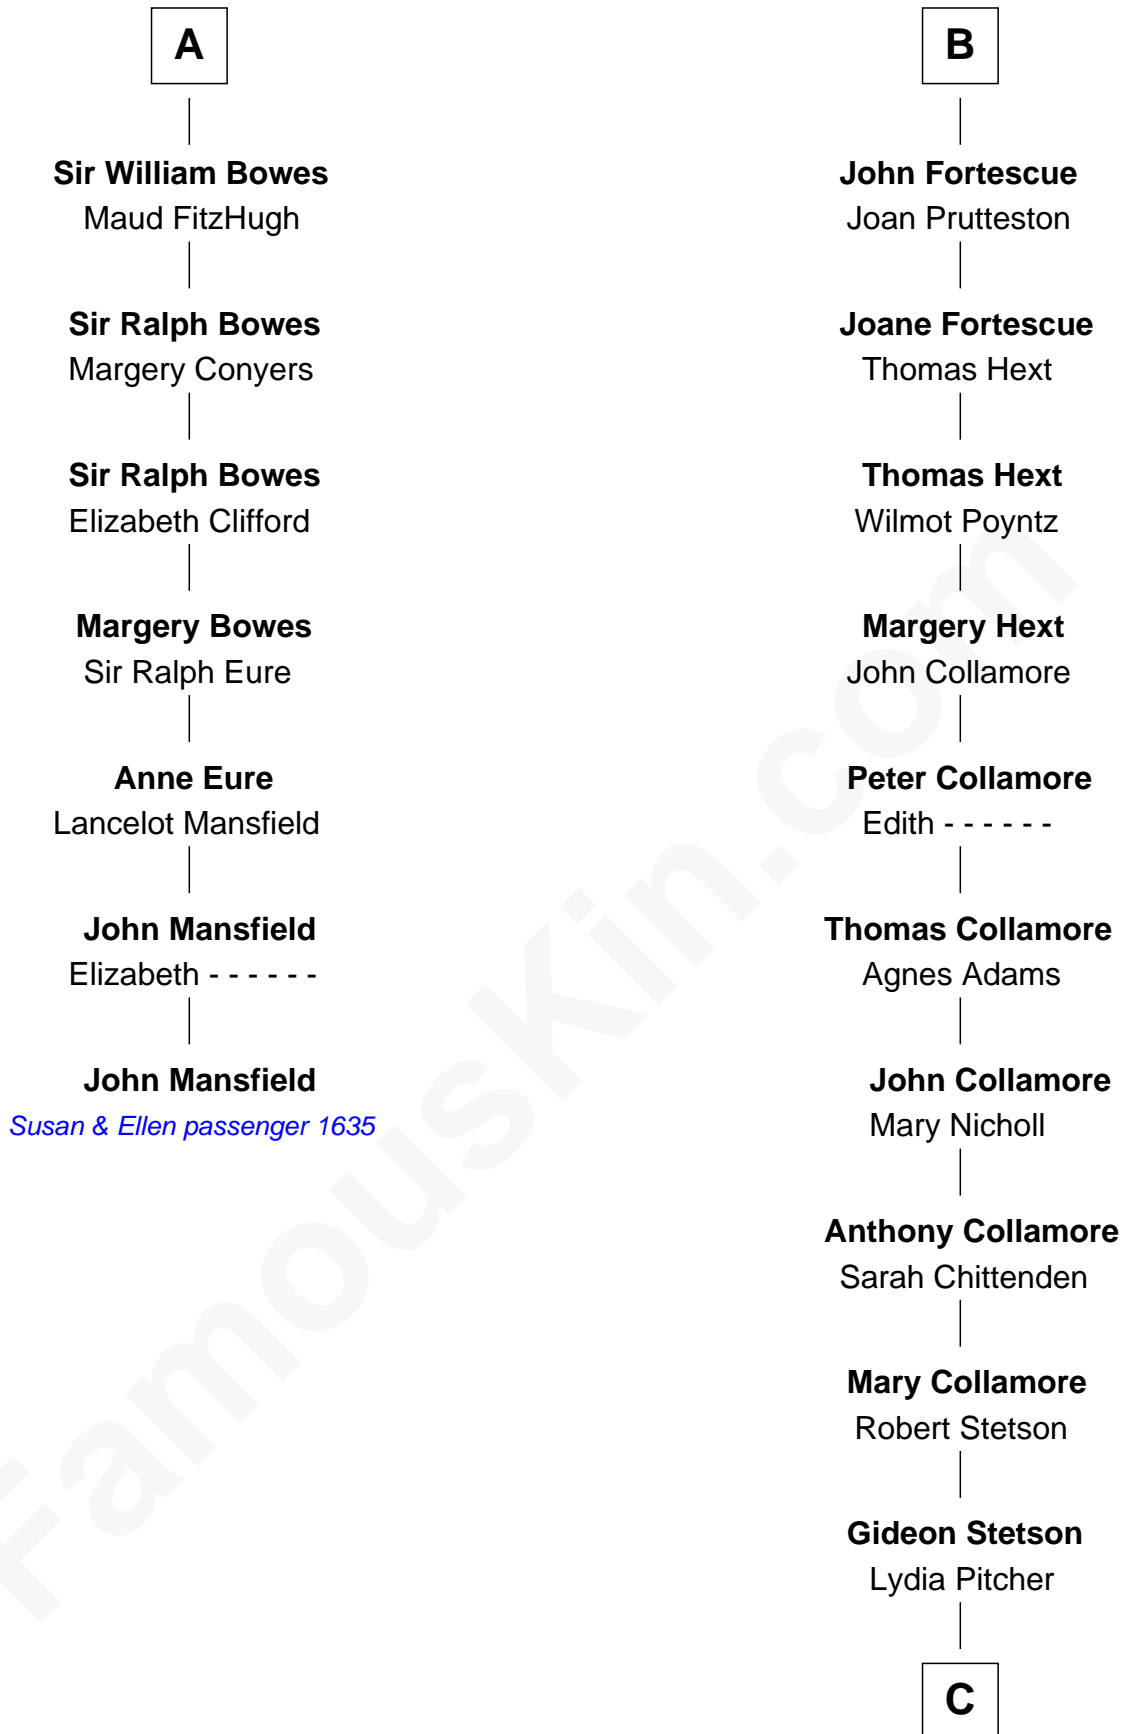

FamousKin.com Relationship Chart of

John Mansfield

(c1601 - 1674) Susan & Ellen passenger 1635

13th cousin 8 times removed of

Benton MacKaye

Co-Founder, Appalachian Trail

Sir Geoffrey FitzPiers

Aveline de Clare

C

Amos Stetson
Elizabeth Pray

Jesse Stetson
Sarah Dickerman

Rebecca Belknap Stetson
Rev. Nicholas Medbery

Mary Ellen Keith Medbery
James Morrison Steele MacKaye

Benton MacKaye
Co-Founder, Appalachian Trail