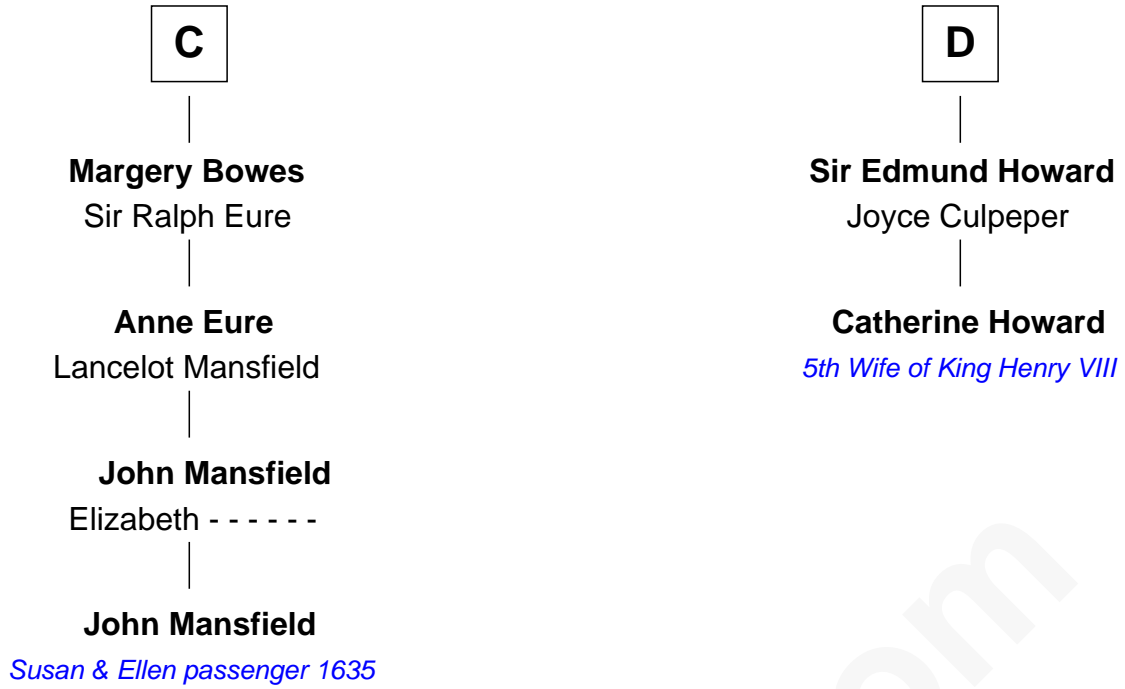

FamousKin.com

Relationship Chart of

John Mansfield

(c1601 - 1674) Susan & Ellen passenger 1635

18th cousin 2 times removed of

Catherine Howard

5th Wife of King Henry VIII

Albert I, Count of Namur
Adelaide of Lower Lorraine

Ide de Chiny
Gottfried I, Count of Louvain

Godfrey II, Count of Louvain
Luitgarde of Sulzbach

Godfrey III, Count of Louvain
Marguerite of Limbourg

Henry I, Duke of Brabant
Mathilde of Boulogne

B

FamousKin.com