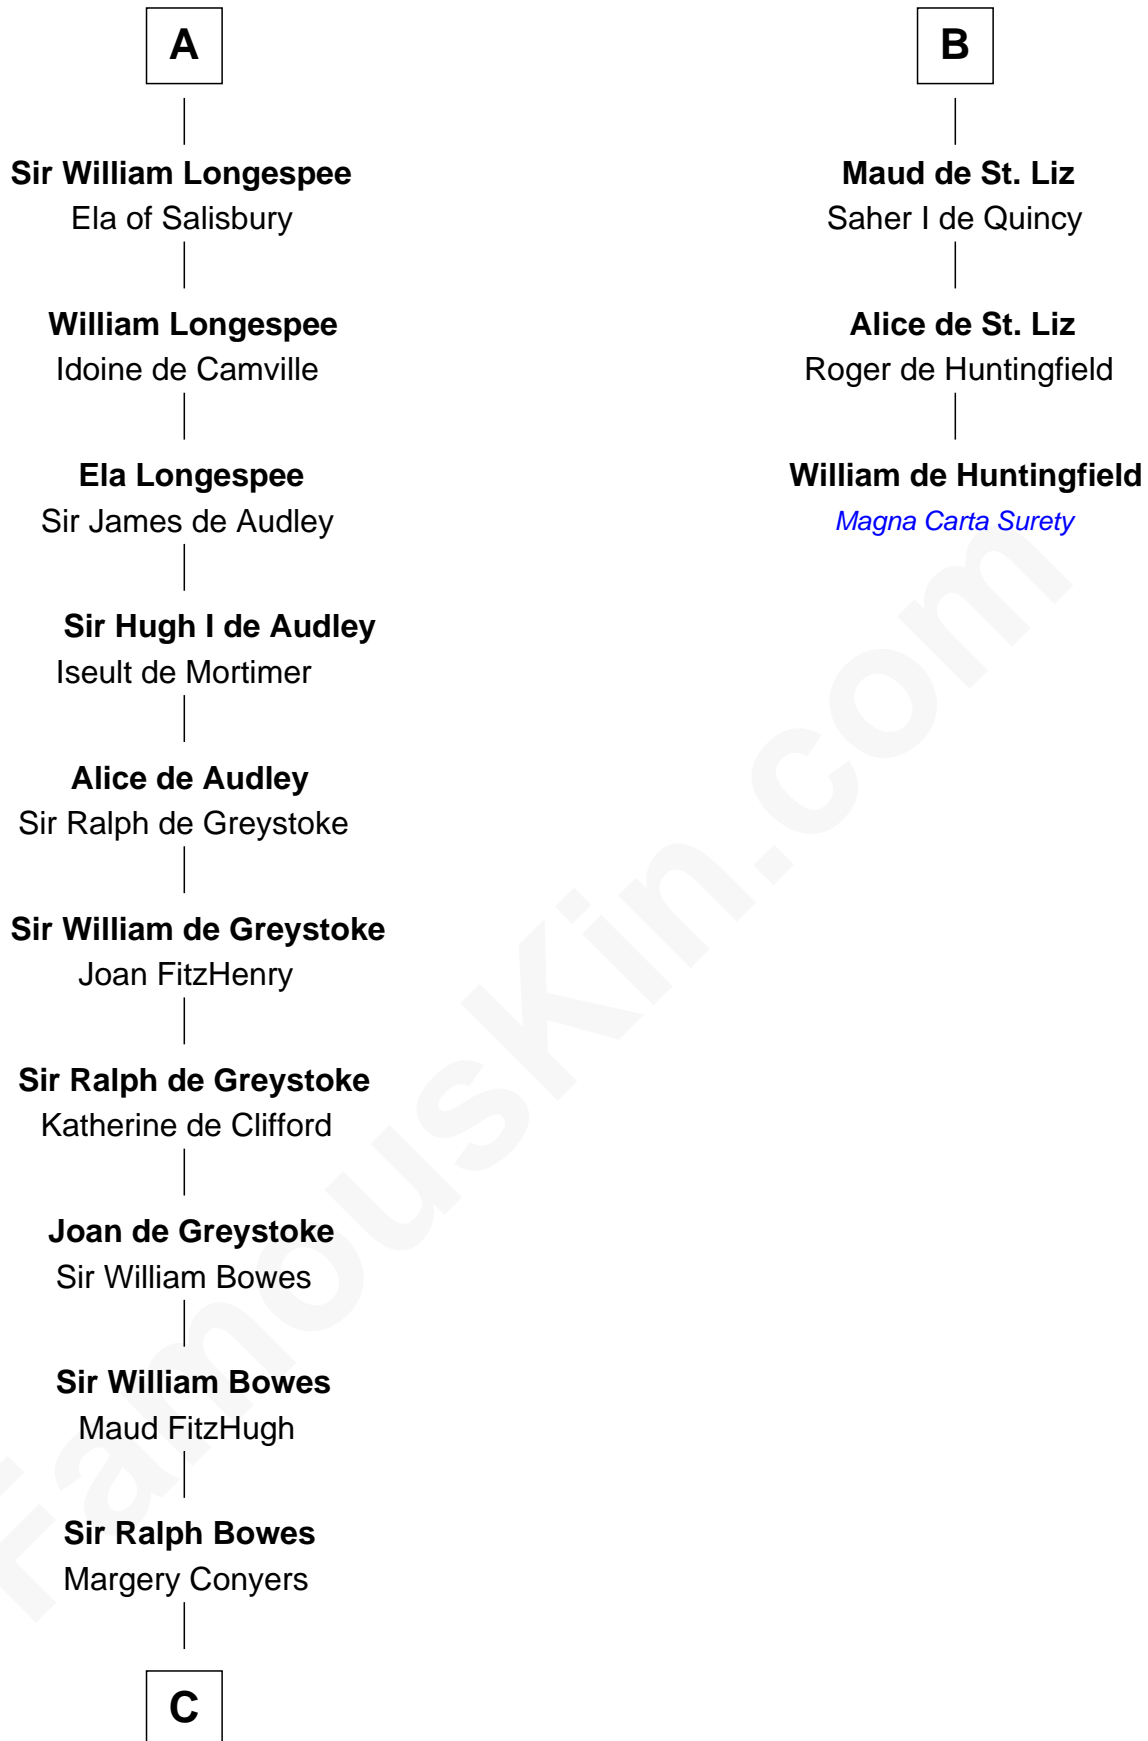

FamousKin.com Relationship Chart of

John Mansfield

(c1601 - 1674) Susan & Ellen passenger 1635

9th cousin 12 times removed of

William de Huntingfield

Magna Carta Surety

C

—
Sir Ralph Bowes
Elizabeth Clifford

—
Margery Bowes
Sir Ralph Eure

—
Anne Eure
Lancelot Mansfield

—
John Mansfield
Elizabeth - - - - -

—
John Mansfield
Susan & Ellen passenger 1635

FamousKin.com