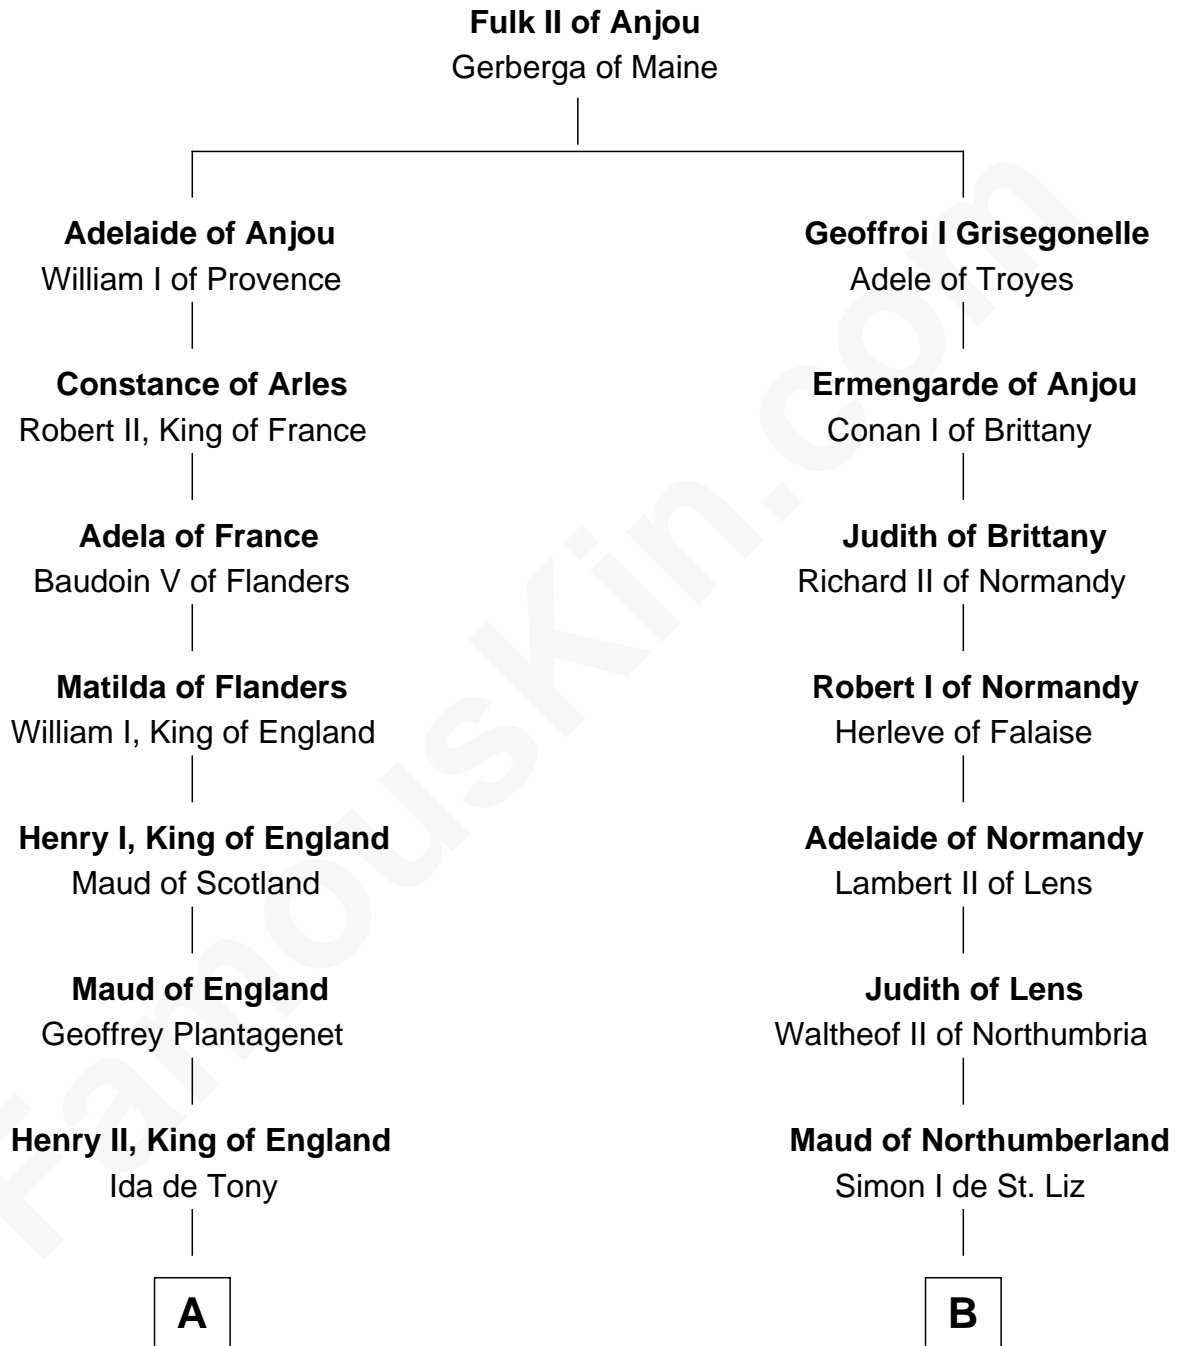

FamousKin.com Relationship Chart of

John Mansfield

(c1601 - 1674) Susan & Ellen passenger 1635

9th cousin 12 times removed of

William de Huntingfield

Magna Carta Surety

C

—
Sir Ralph Bowes
Elizabeth Clifford

—
Margery Bowes
Sir Ralph Eure

—
Anne Eure
Lancelot Mansfield

—
John Mansfield
Elizabeth - - - - -

—
John Mansfield
Susan & Ellen passenger 1635

FamousKin.com