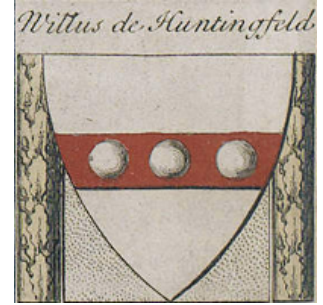

# FamousKin.com Relationship Chart of

**John Mansfield**

(c1601 - 1674) Susan & Ellen passenger 1635

8th cousin 12 times removed of

**William de Huntingfield**

*Magna Carta Surety*

**William I of Normandy**

Sprota of Bretagn

**Richard I of Normandy**

-----

**Godfrey of Brionne**

-----

**Gilbert Crispin**

-----

**Richard Fitzgilbert**

Rohese Giffard

**Robert Fitzrichard**

Maud de St. Liz

**Sir Walter Fitzrobert**

Maud de Lucy

**Robert Fitzwalter**

Rohese -----

**A**