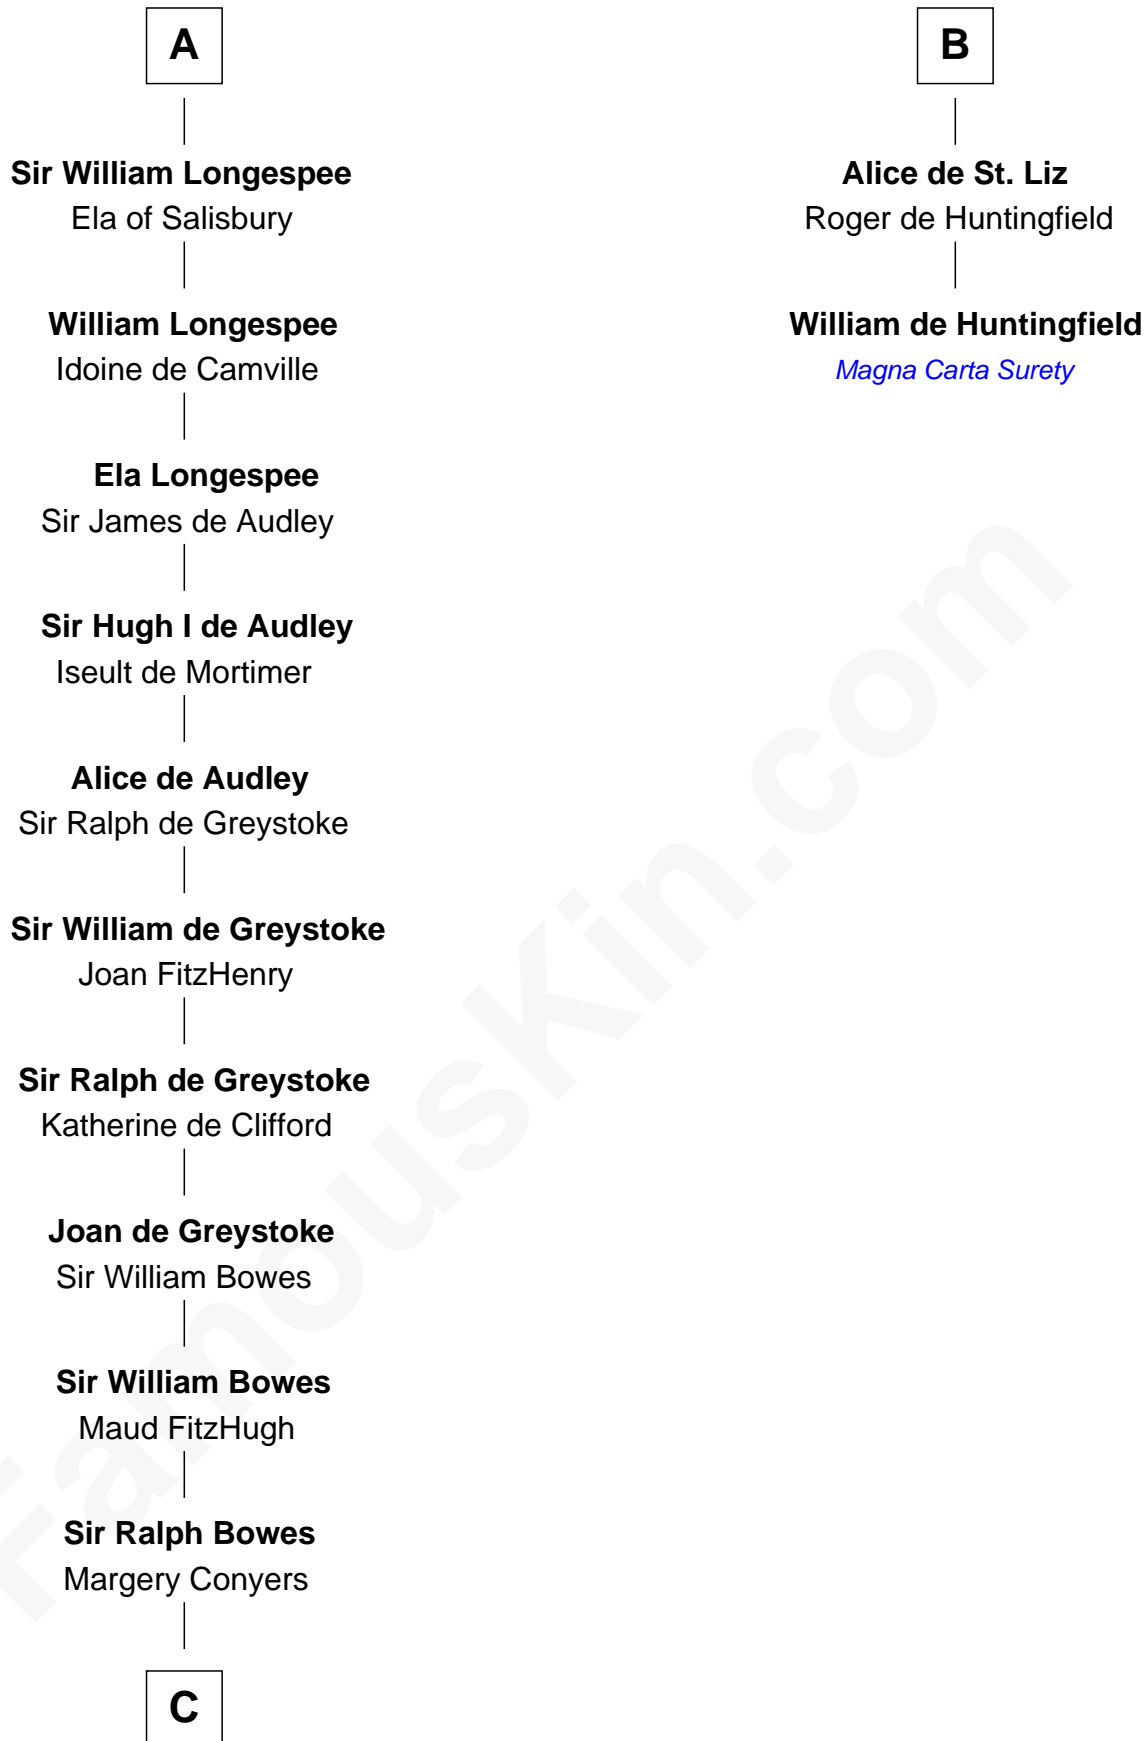

FamousKin.com Relationship Chart of

John Mansfield

(c1601 - 1674) Susan & Ellen passenger 1635

8th cousin 13 times removed of

William de Huntingfield

Magna Carta Surety

C

—
Sir Ralph Bowes
Elizabeth Clifford

—
Margery Bowes
Sir Ralph Eure

—
Anne Eure
Lancelot Mansfield

—
John Mansfield
Elizabeth - - - - -

—
John Mansfield
Susan & Ellen passenger 1635

FamousKin.com