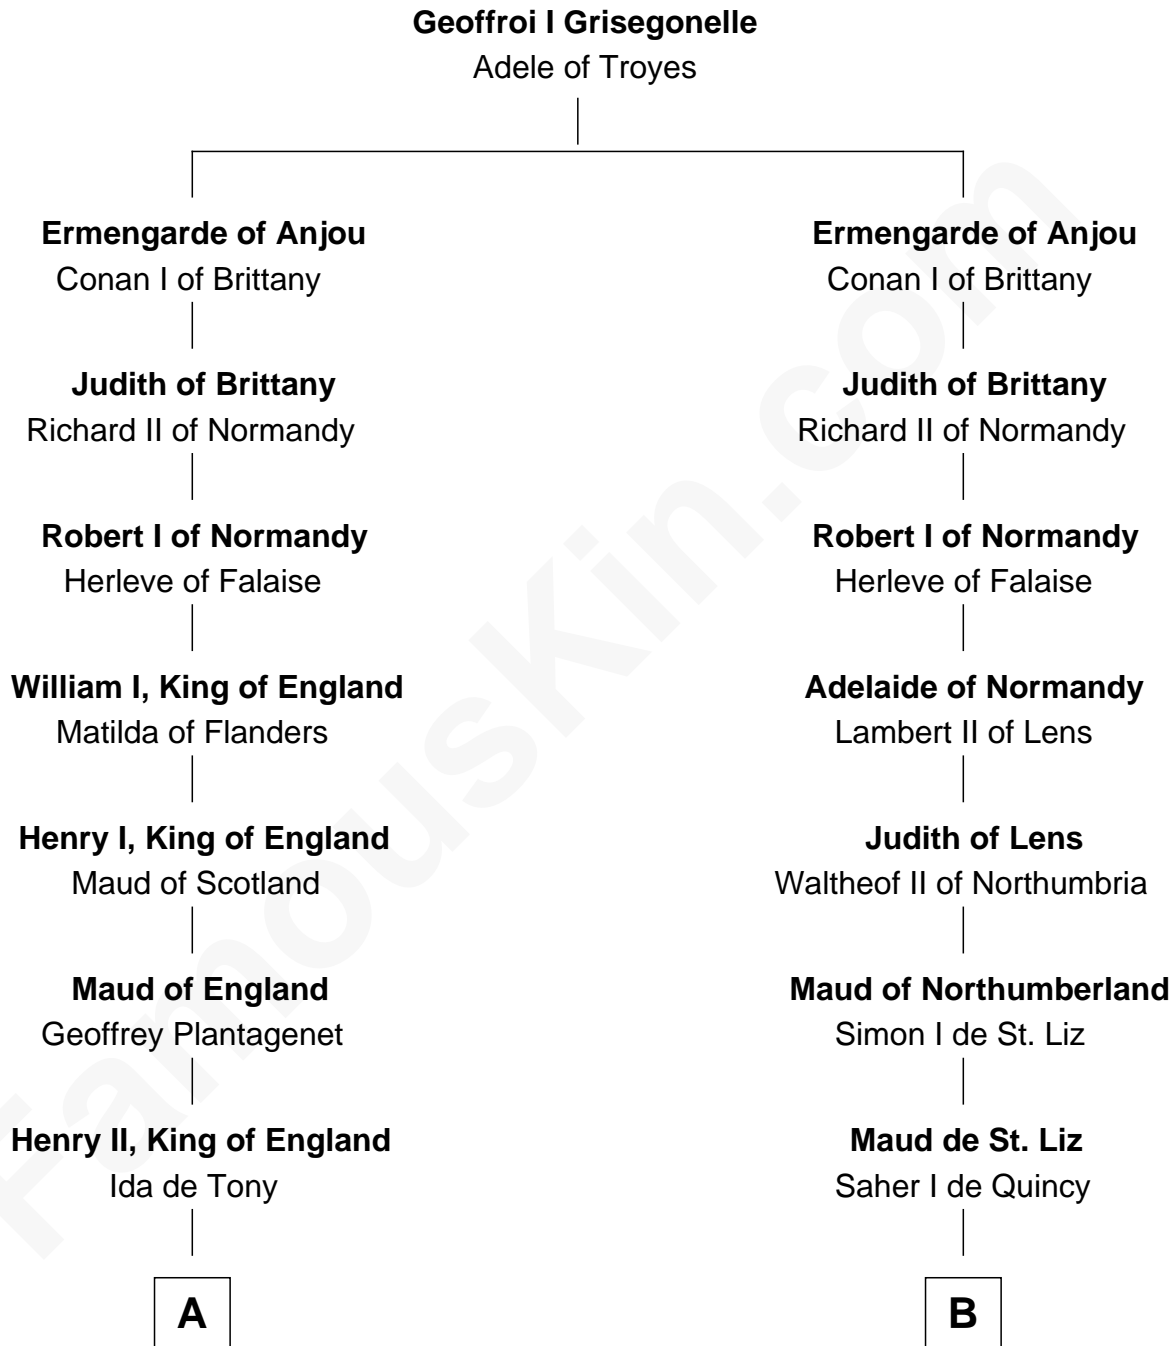

FamousKin.com Relationship Chart of

John Mansfield

(c1601 - 1674) Susan & Ellen passenger 1635

8th cousin 13 times removed of

William de Huntingfield

Magna Carta Surety

C

—
Sir Ralph Bowes
Elizabeth Clifford

—
Margery Bowes
Sir Ralph Eure

—
Anne Eure
Lancelot Mansfield

—
John Mansfield
Elizabeth - - - - -

—
John Mansfield
Susan & Ellen passenger 1635

FamousKin.com