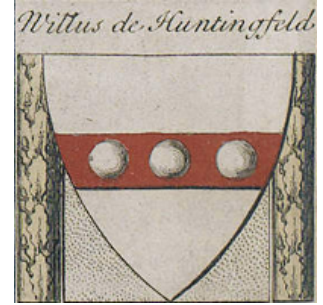

# FamousKin.com Relationship Chart of

**John Mansfield**

(c1601 - 1674) Susan & Ellen passenger 1635

8th cousin 13 times removed of

**William de Huntingfield**

*Magna Carta Surety*

Judicael Berengar

**C**

—  
**Sir Ralph Bowes**  
Elizabeth Clifford

—  
**Margery Bowes**  
Sir Ralph Eure

—  
**Anne Eure**  
Lancelot Mansfield

—  
**John Mansfield**  
Elizabeth - - - - -

—  
**John Mansfield**  
*Susan & Ellen passenger 1635*