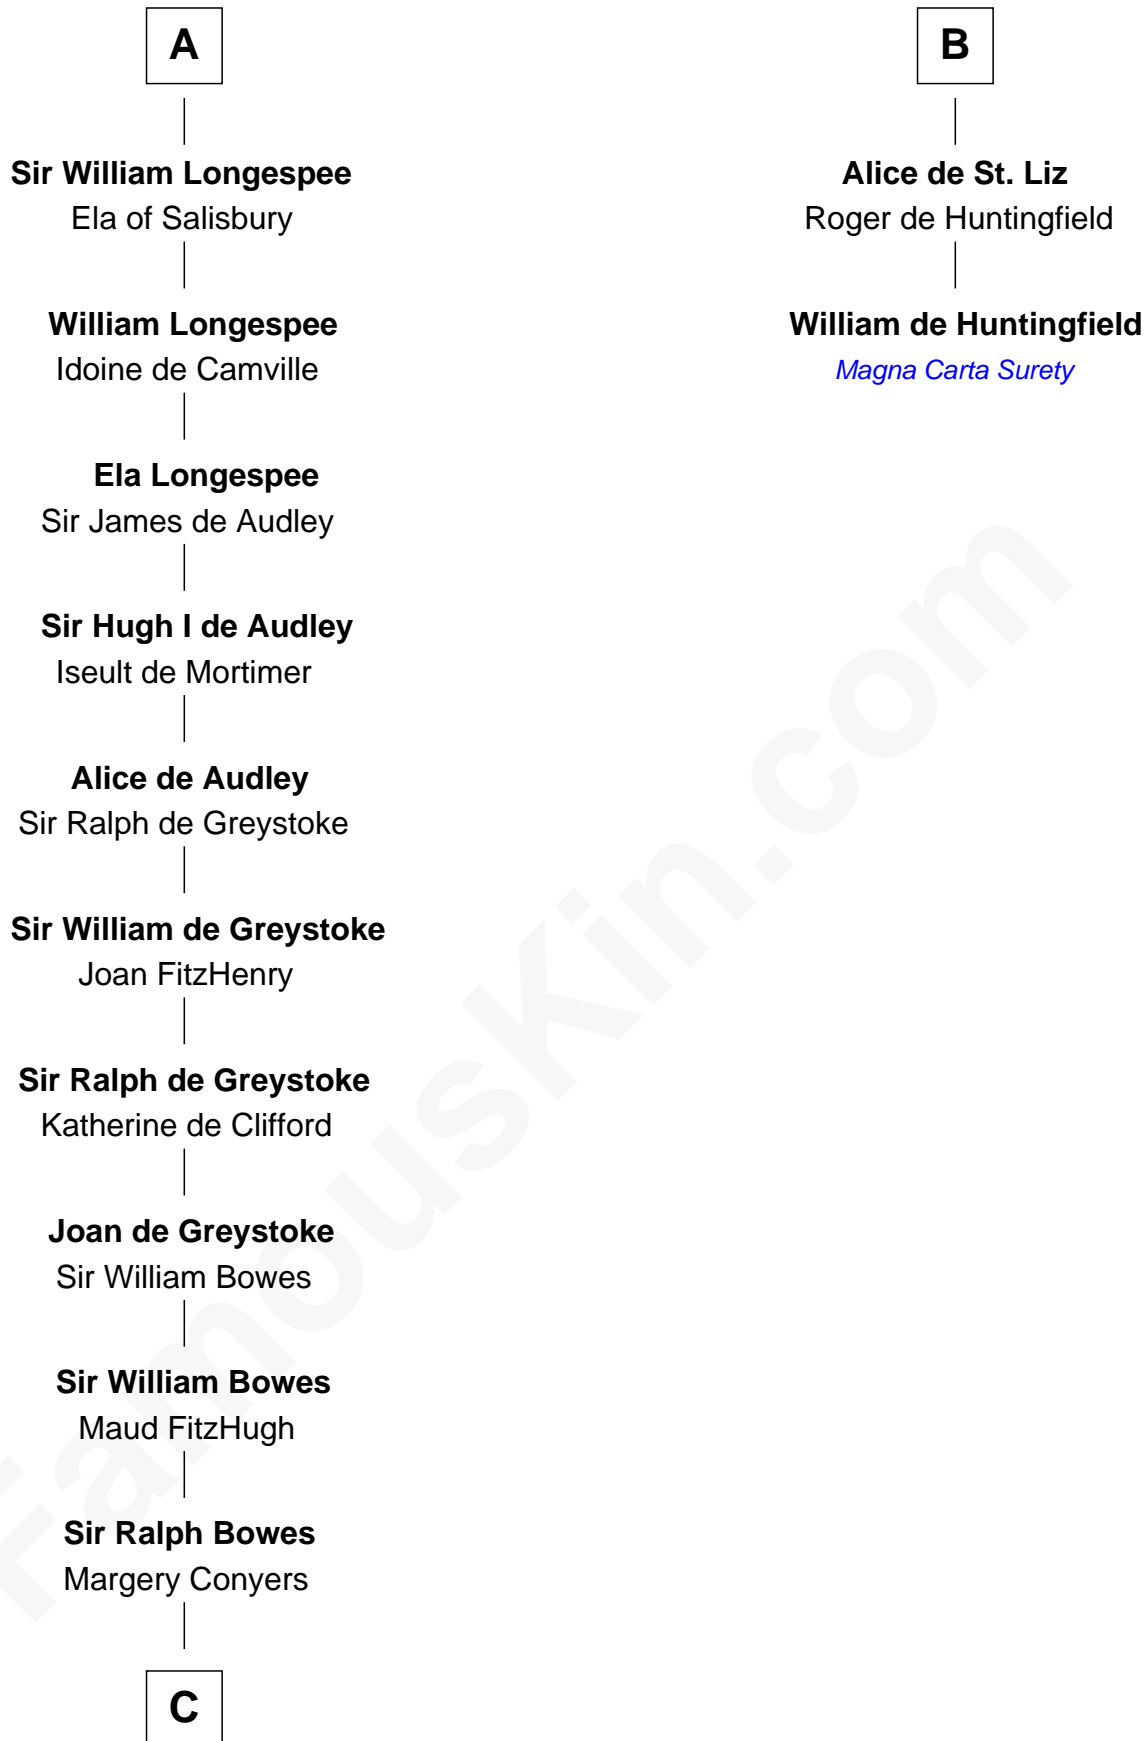

# FamousKin.com Relationship Chart of

**John Mansfield**

(c1601 - 1674) Susan & Ellen passenger 1635

8th cousin 13 times removed of

**William de Huntingfield**

*Magna Carta Surety*

Judicael Berengar

**C**

—  
**Sir Ralph Bowes**  
Elizabeth Clifford

—  
**Margery Bowes**  
Sir Ralph Eure

—  
**Anne Eure**  
Lancelot Mansfield

—  
**John Mansfield**  
Elizabeth - - - - -

—  
**John Mansfield**  
*Susan & Ellen passenger 1635*