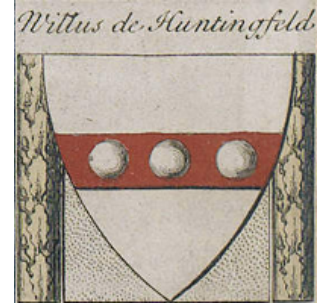

# FamousKin.com Relationship Chart of

**John Mansfield**

(c1601 - 1674) Susan & Ellen passenger 1635

1st cousin 15 times removed of

**William de Huntingfield**

*Magna Carta Surety*

**Saher I de Quincy**

Maud de St. Liz

**Robert de Quincy**

Orabel FitzNess

**Alice de St. Liz**

Roger de Huntingfield

**Sir Saher IV de Quincy**

Margaret de Beaumont

**William de Huntingfield**

*Magna Carta Surety*