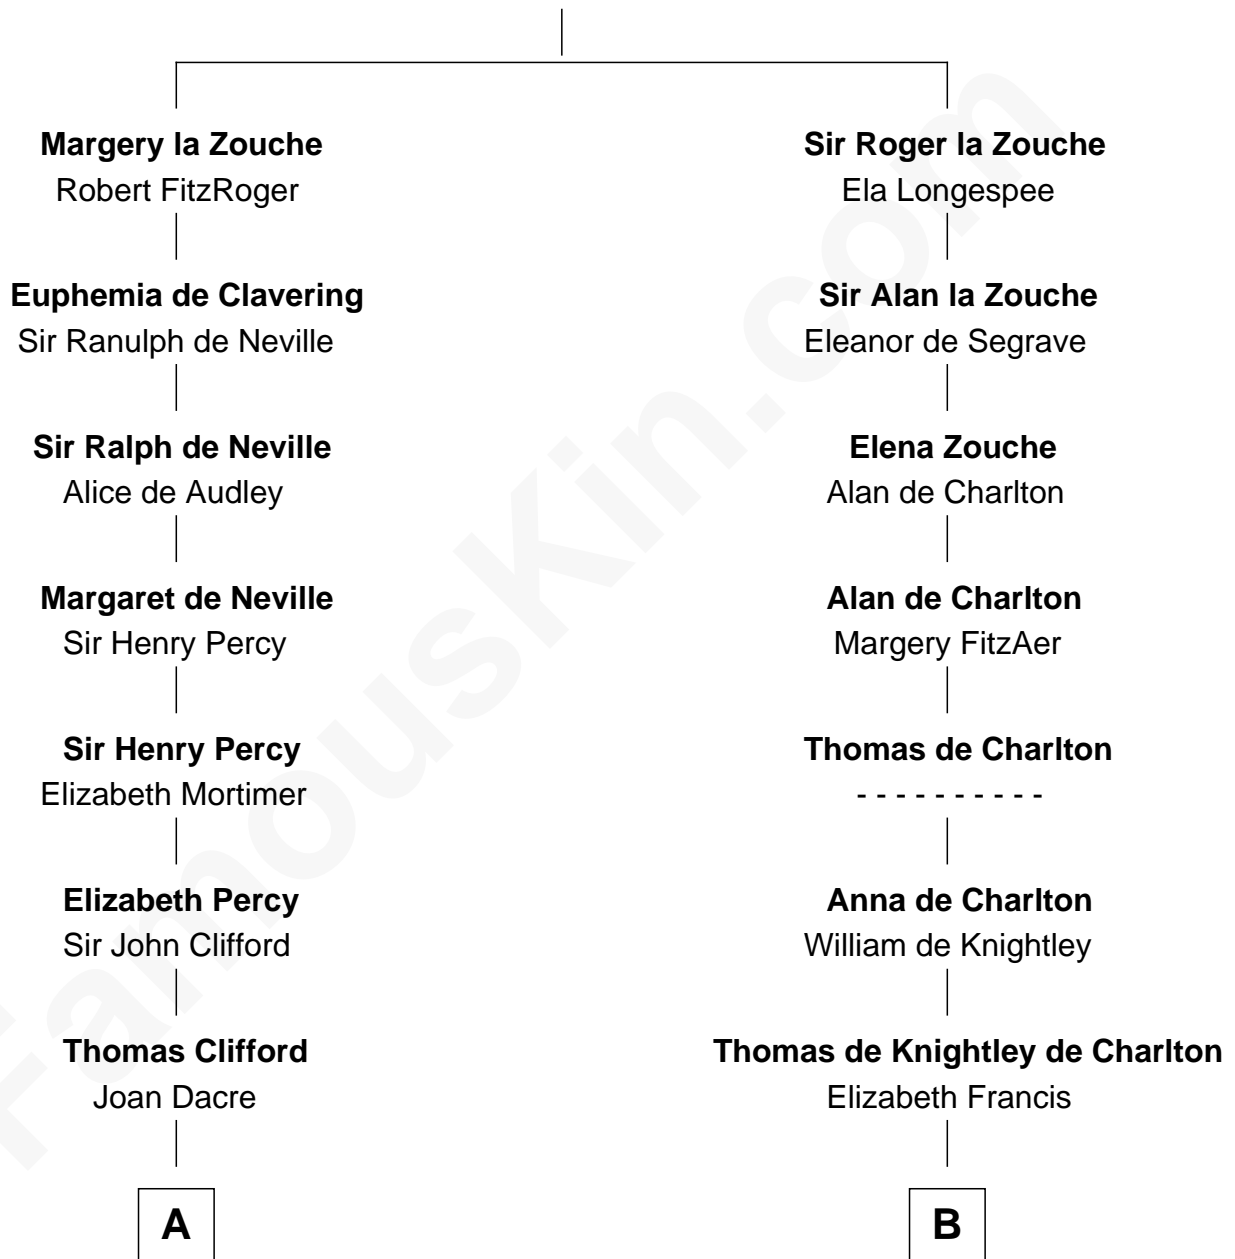

FamousKin.com Relationship Chart of

John Mansfield

(c1601 - 1674) Susan & Ellen passenger 1635

13th cousin of

Rev. John Whittingham

(c1616 - 1639) Great Migration Immigrant 1637

Alan la Zouche

Ellen de Quincy