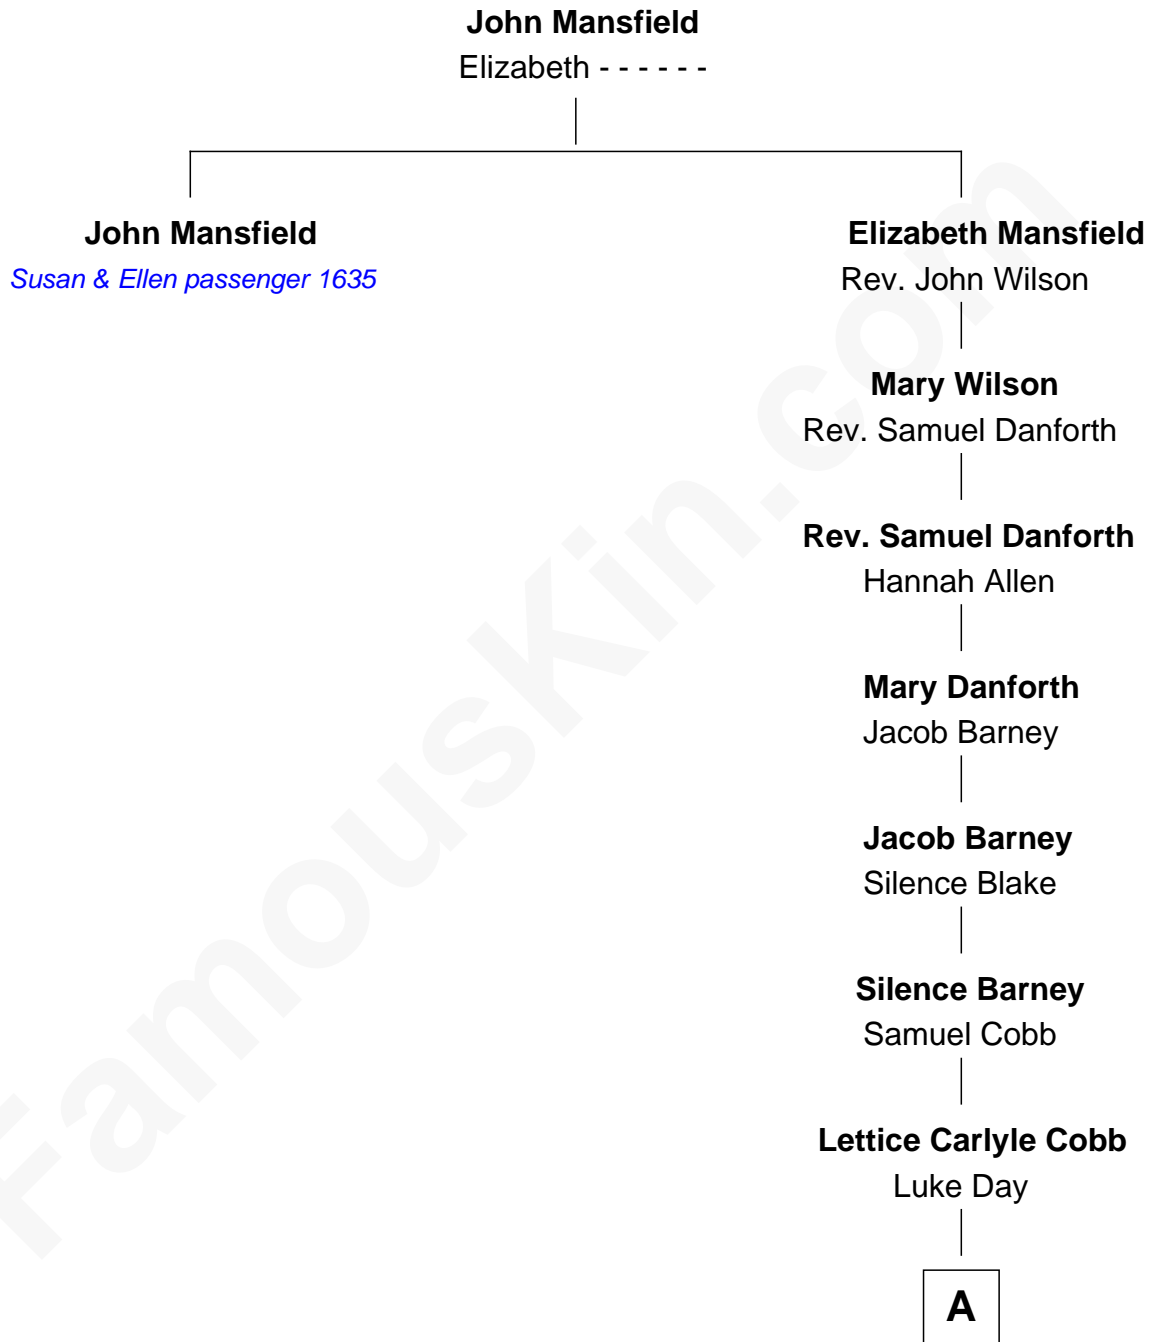

# FamousKin.com Relationship Chart of

**John Mansfield**

(c1601 - 1674) *Susan & Ellen passenger 1635*

8th great-granduncle of

**Sandra Day O'Connor**

*First Female U.S. Supreme Court Justice*

**A**

—  
**Hollis Day**

Eliza L. Flanders

—  
**Henry Clay Day**

Alice Edith Hilton

—  
**Henry R. Day**

Ada Mae Wilkey

—  
**Sandra Day O'Connor**

*U.S. Supreme Court Justice*

FamousKin.com