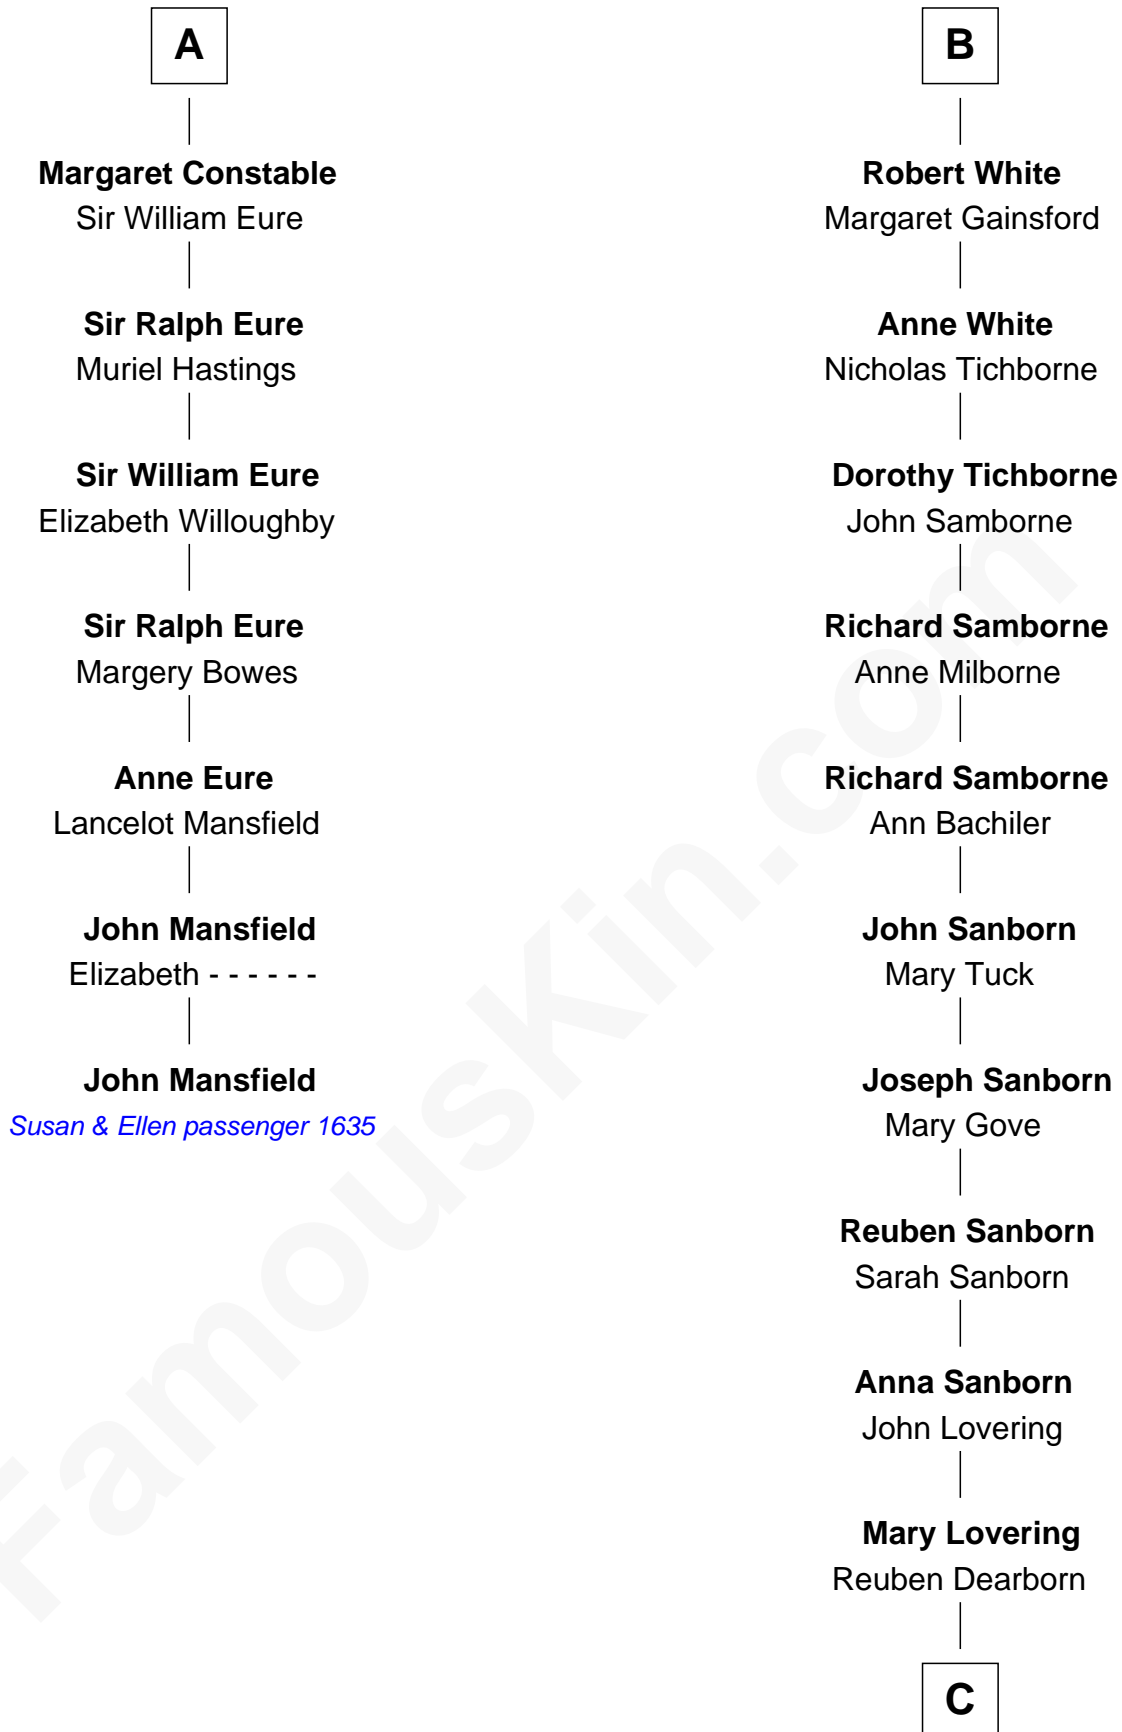

FamousKin.com Relationship Chart of

John Mansfield

(c1601 - 1674) Susan & Ellen passenger 1635

13th cousin 8 times removed of

Louis L'Amour

Western Author

Sir Hugh le Despencer

Aveline Basset

Sir Walter Hungerford

Sir Robert Hungerford

Margaret Botreaux

Eleanor Hungerford

Sir John White

B

C

—
Levi Dearborn

Anna Seavey

—
William S. Dearborn

Frederica Garic

—
Abraham Truman Dearborn

Elizabeth Frances Freeman

—
Emily Lavis Dearborn

Dr. Louis Charles LaMoore

—
Louis L'Amour