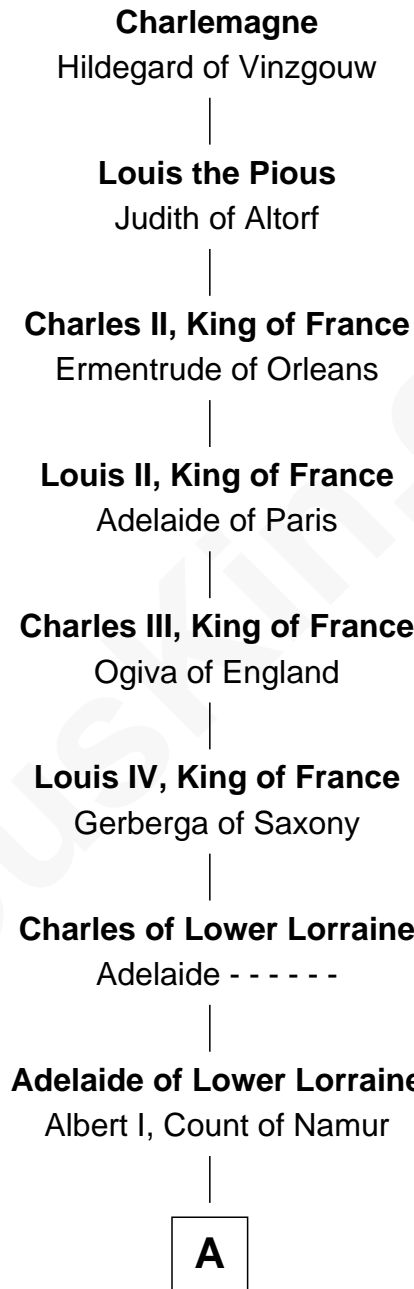

# FamousKin.com Relationship Chart of

**John Mansfield**

(c1601 - 1674) Susan & Ellen passenger 1635

26th Great-grandson of

**Charlemagne**

*King of the Franks*

**A**

**Albert II, Count of Namur**  
Regelinde of Lower Lorraine

**Albert III, Count of Namur**  
Ida of Saxony

**Godfrey, Count of Namur**  
Sybil of Chateau-Porcien

Probable

**Elizabeth of Namur**  
Gervais, Count of Rethel

**Miliscnt of Rethel**  
Richard de Camville