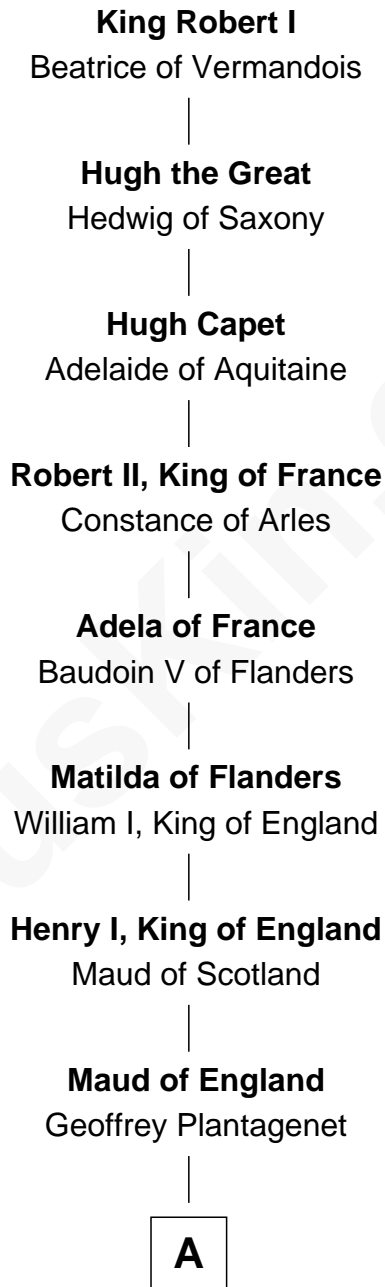

FamousKin.com Relationship Chart of

John Mansfield

(c1601 - 1674) Susan & Ellen passenger 1635

21st Great-grandson of

King Robert I

King of France

A

Henry II, King of England

Ida de Tony

Sir William Longespee

Ela of Salisbury

William Longespee

Idoine de Camville

Ela Longespee

Sir James de Audley

Sir Hugh I de Audley