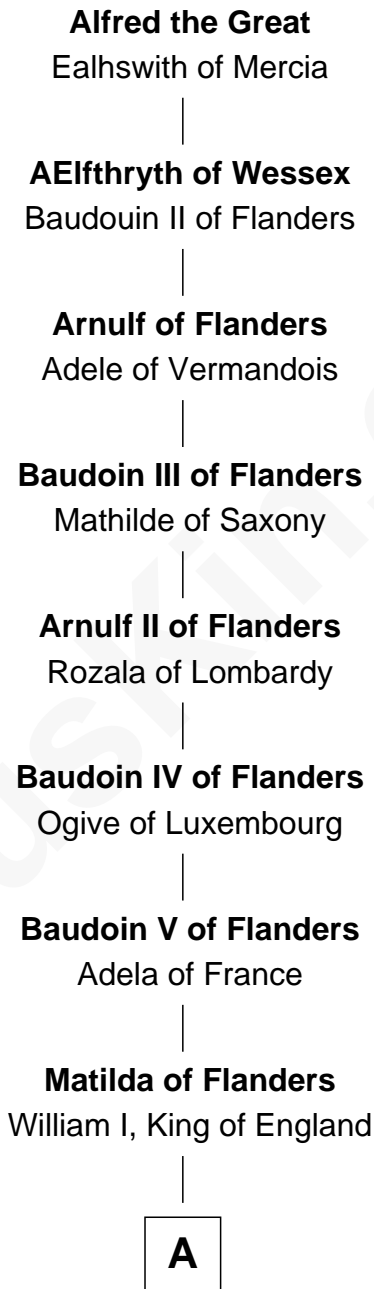

FamousKin.com Relationship Chart of

John Mansfield

(c1601 - 1674) *Susan & Ellen passenger 1635*

23rd Great-grandson of

Alfred the Great

King of the Anglo-Saxons

A

Henry I, King of England

Maud of Scotland

Maud of England

Geoffrey Plantagenet

Henry II, King of England

Ida de Tony

Sir William Longespee

Ela of Salisbury

William Longespee