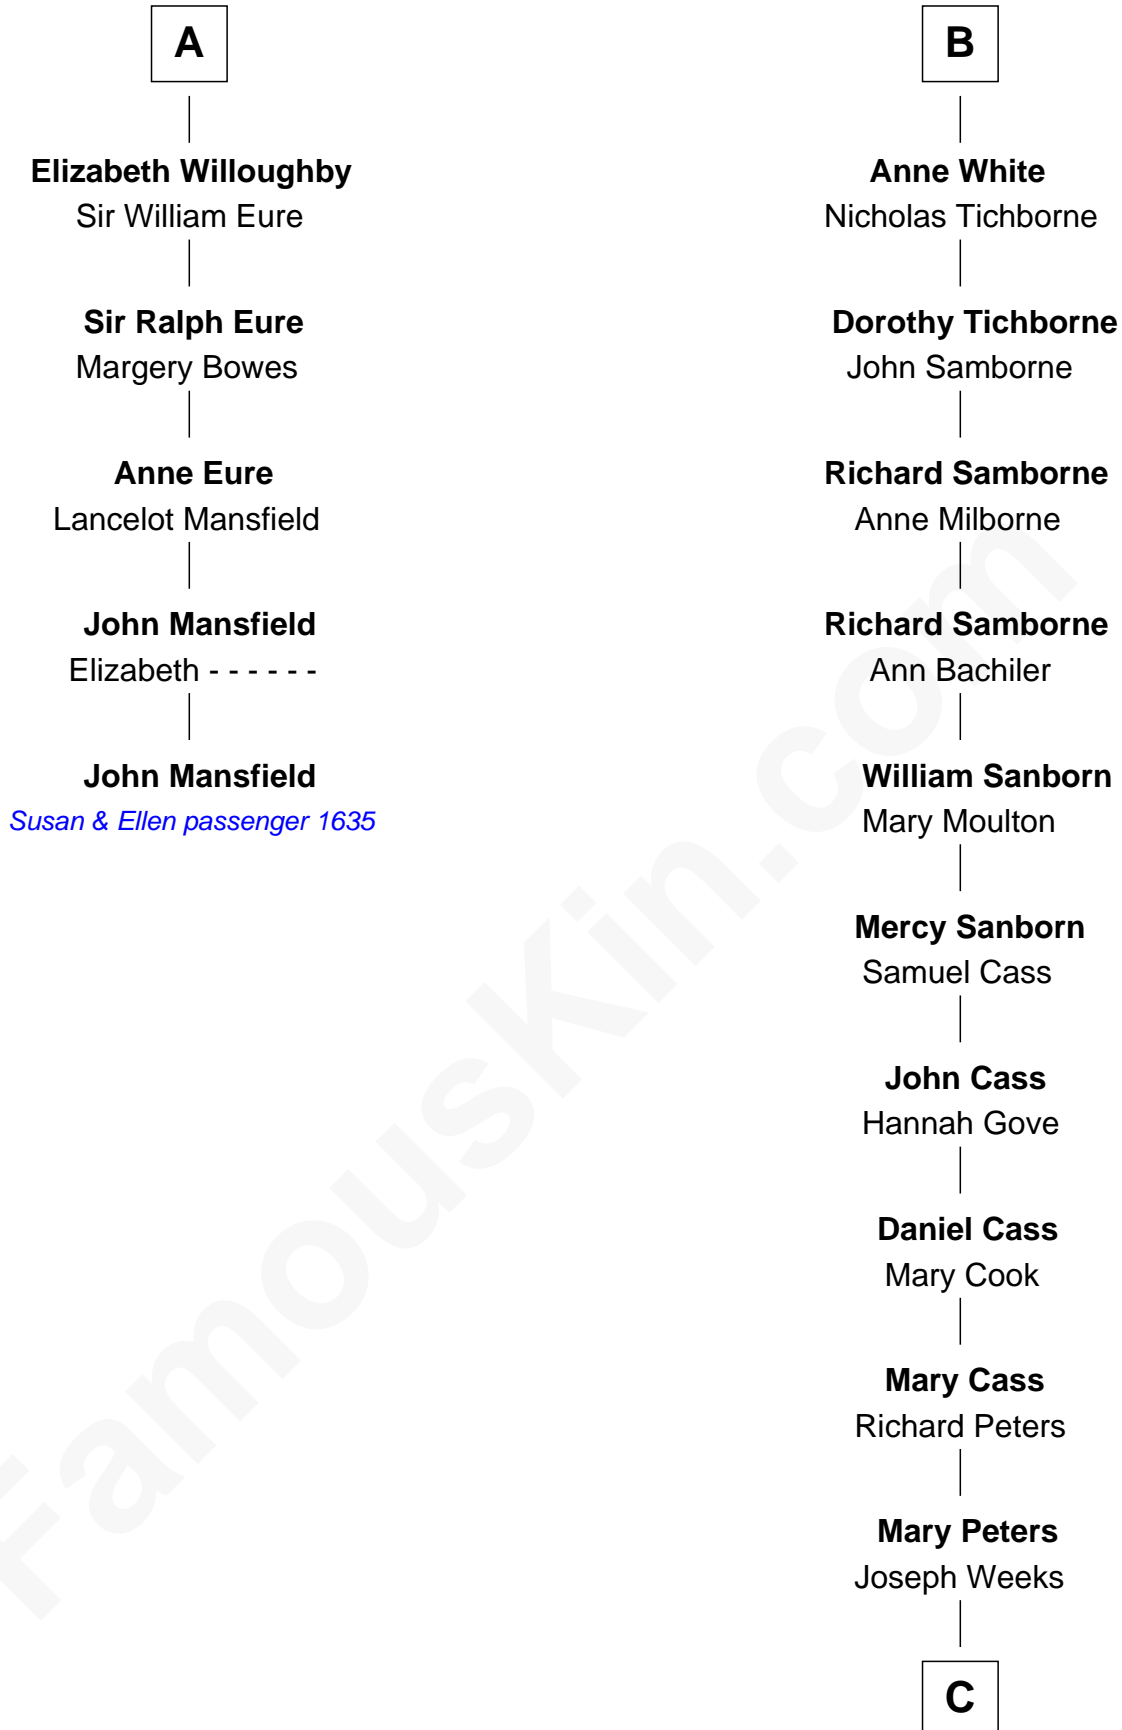

FamousKin.com Relationship Chart of

John Mansfield

(c1601 - 1674) Susan & Ellen passenger 1635

11th cousin 10 times removed of

Charlie Munger

Vice-Chairman of Berkshire Hathaway

Henry Plantagenet
Maud de Chaworth

Joan of Lancaster
John de Mowbray

John de Mowbray
Elizabeth de Segrave

Eleanor de Mowbray
John de Welles

Eudo de Welles
Maud de Greystoke

Sir Lionel de Welles
Joan de Waterton

Cecily de Welles
Sir Robert Willoughby

Sir Christopher Willoughby
Margaret Jenney

A

Eleanor Plantagenet
Sir John de Beaumont

Henry de Beaumont
Margaret de Vere

Sir John de Beaumont
Katherine de Everingham

Elizabeth Beaumont
Sir William Botreaux

Margaret Botreaux
Sir Robert Hungerford

Eleanor Hungerford
Sir John White

Robert White
Margaret Gainsford

B

C

—
Mahala Weeks

Ebenezer Wright Babcock

—
Ann Maria Babcock