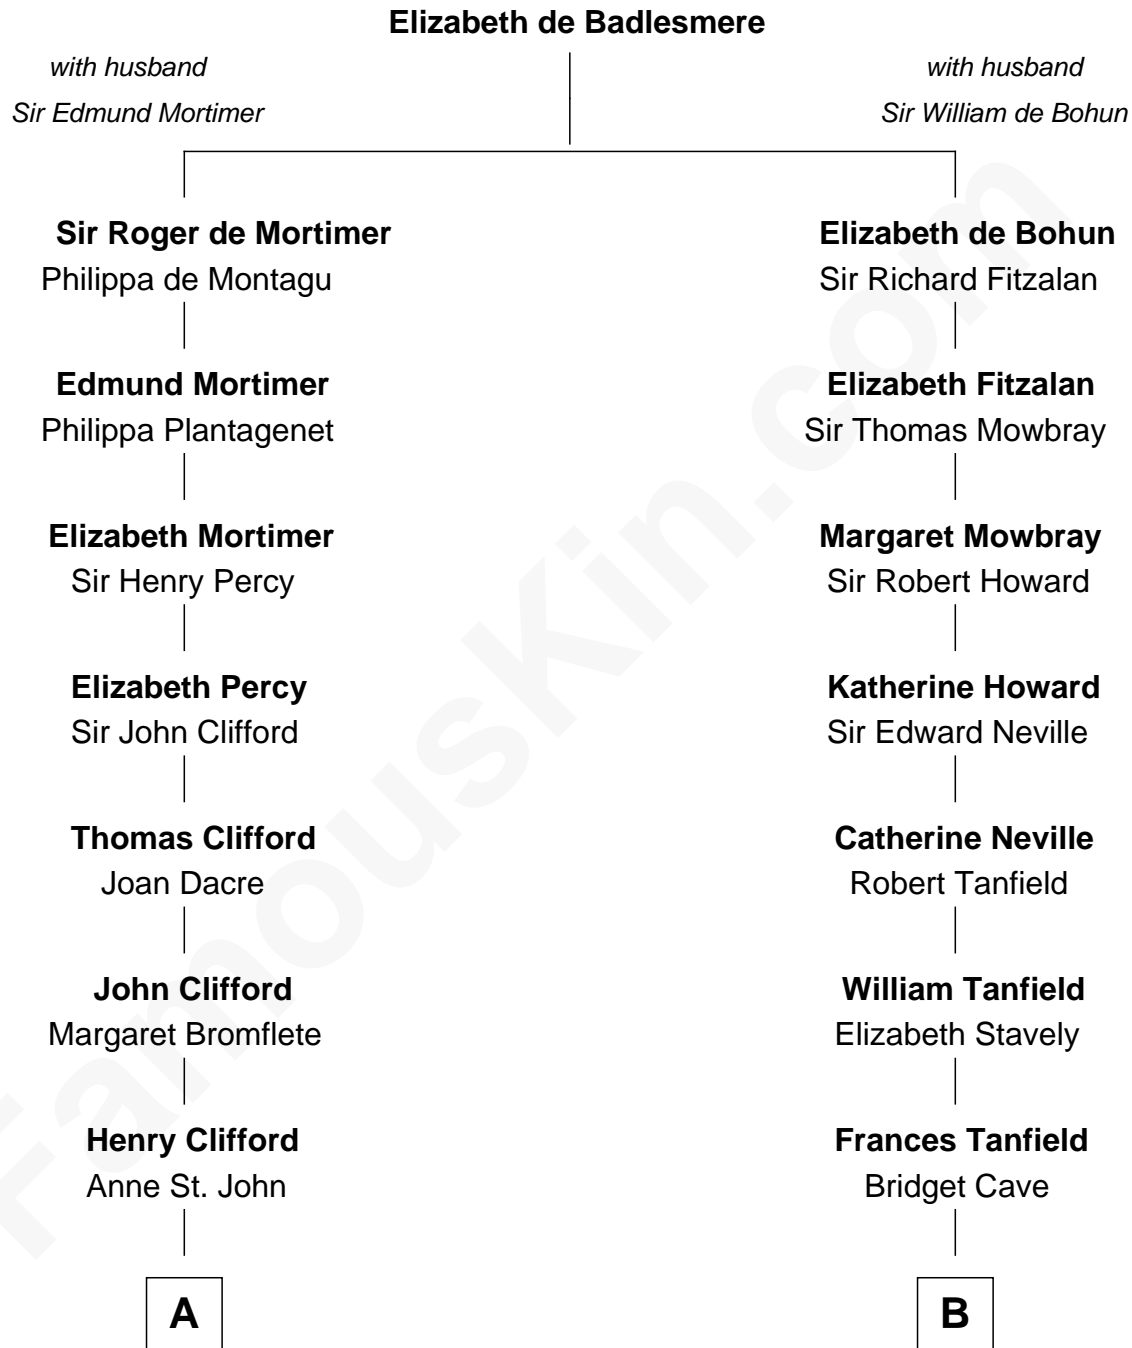

## Relationship Chart of

### John Mansfield

(c1601 - 1674) Susan & Ellen passenger 1635

11th cousin 3 times removed of

### Thomas Jefferson

3rd U.S. President and Signer of the Declaration of Independence

**A**

**Elizabeth Clifford**

Sir Ralph Bowes

**Margery Bowes**

Sir Ralph Eure

**Anne Eure**