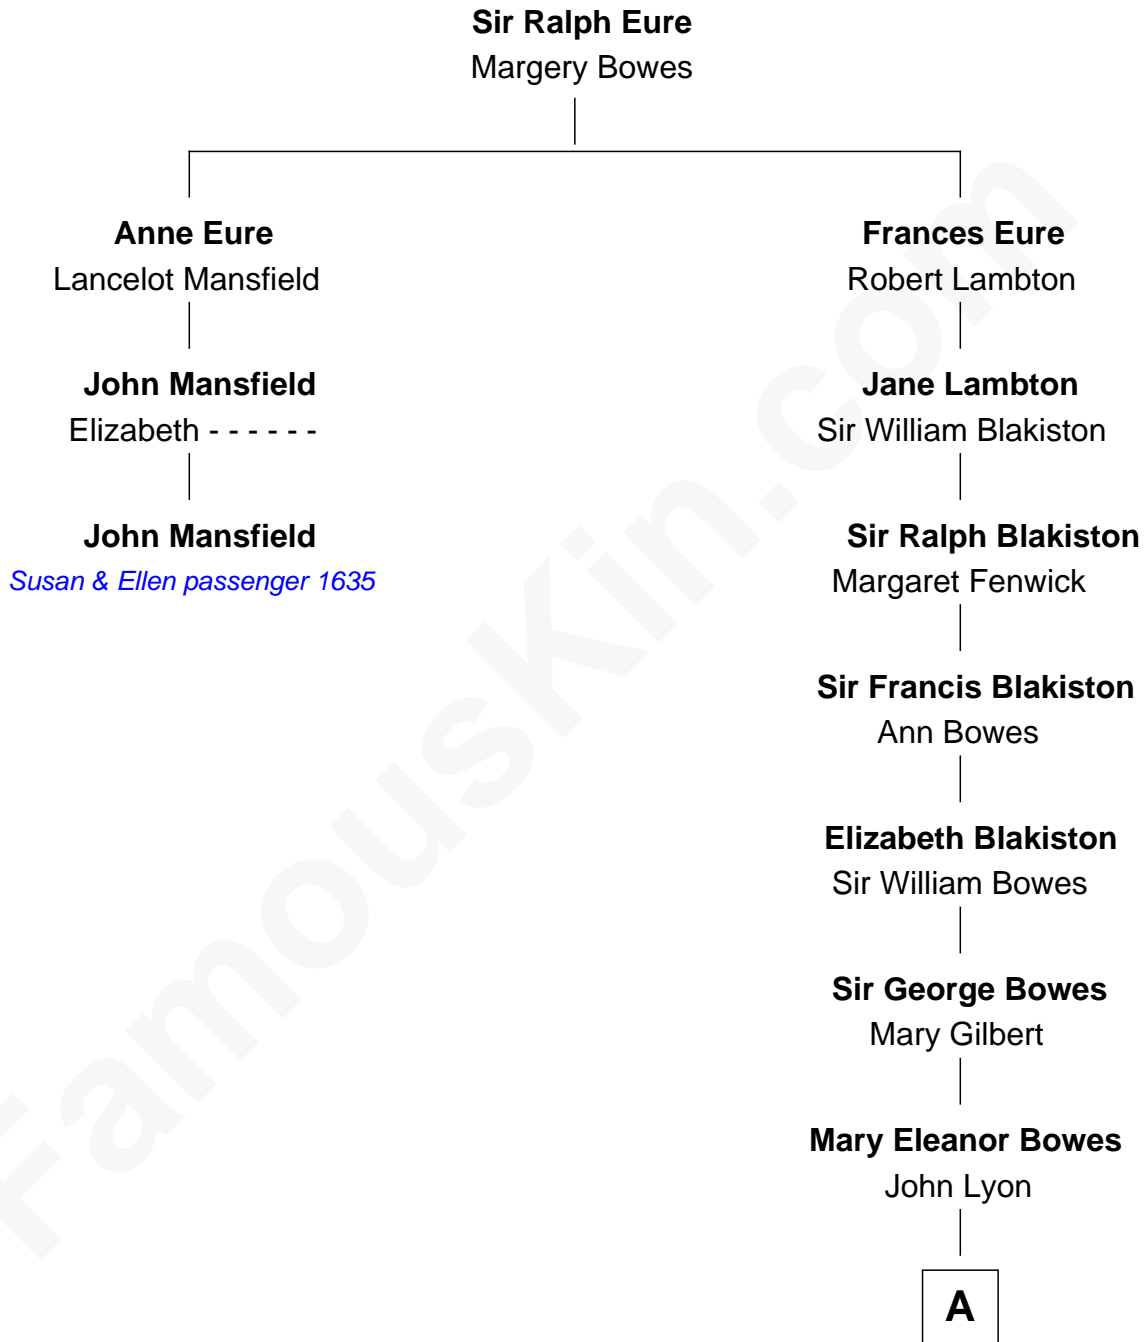

FamousKin.com Relationship Chart of

John Mansfield

(c1601 - 1674) *Susan & Ellen passenger 1635*

2nd cousin 11 times removed of

King Charles III

King of the United Kingdom

A

Thomas Lyon-Bowes
Mary Elizabeth L. R. Carpenter

Thomas George Lyon-Bowes
Charlotte Grimstead

Claude Bowes-Lyon
Frances Dora Smith

Claude George Bowes-Lyon
Cecilia Nina Cavendish-Bentinck

Elizabeth Bowes-Lyon
George VI, King of the United Kingdom

Elizabeth II, Queen of the United Kingdom
Prince Philip of Edinburgh

King Charles III
King of the United Kingdom