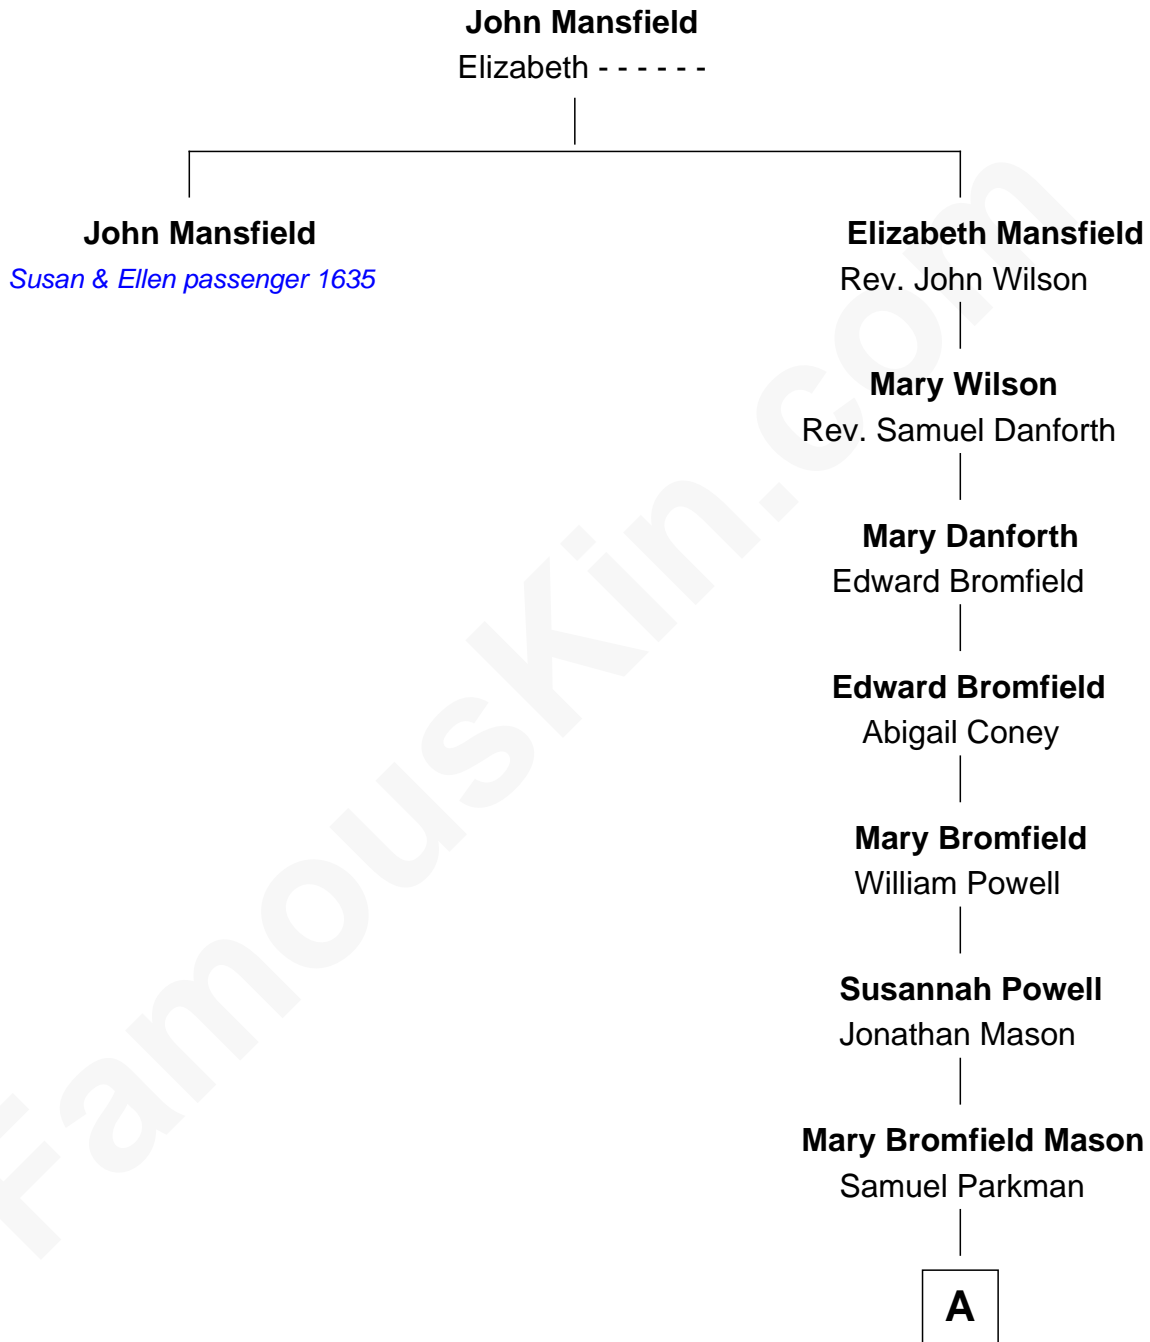

FamousKin.com Relationship Chart of

John Mansfield

(c1601 - 1674) *Susan & Ellen passenger 1635*

8th great-granduncle of

Endicott Peabody

62nd Governor of Massachusetts

A

Dr. Samuel Parkman

Mary Eliot Dwight

Henry Parkman

Mary Frances Parker

Mary Elizabeth Parkman

Rt. Rev. Malcolm Endicott Peabody

Endicott Peabody

62nd Governor of Massachusetts