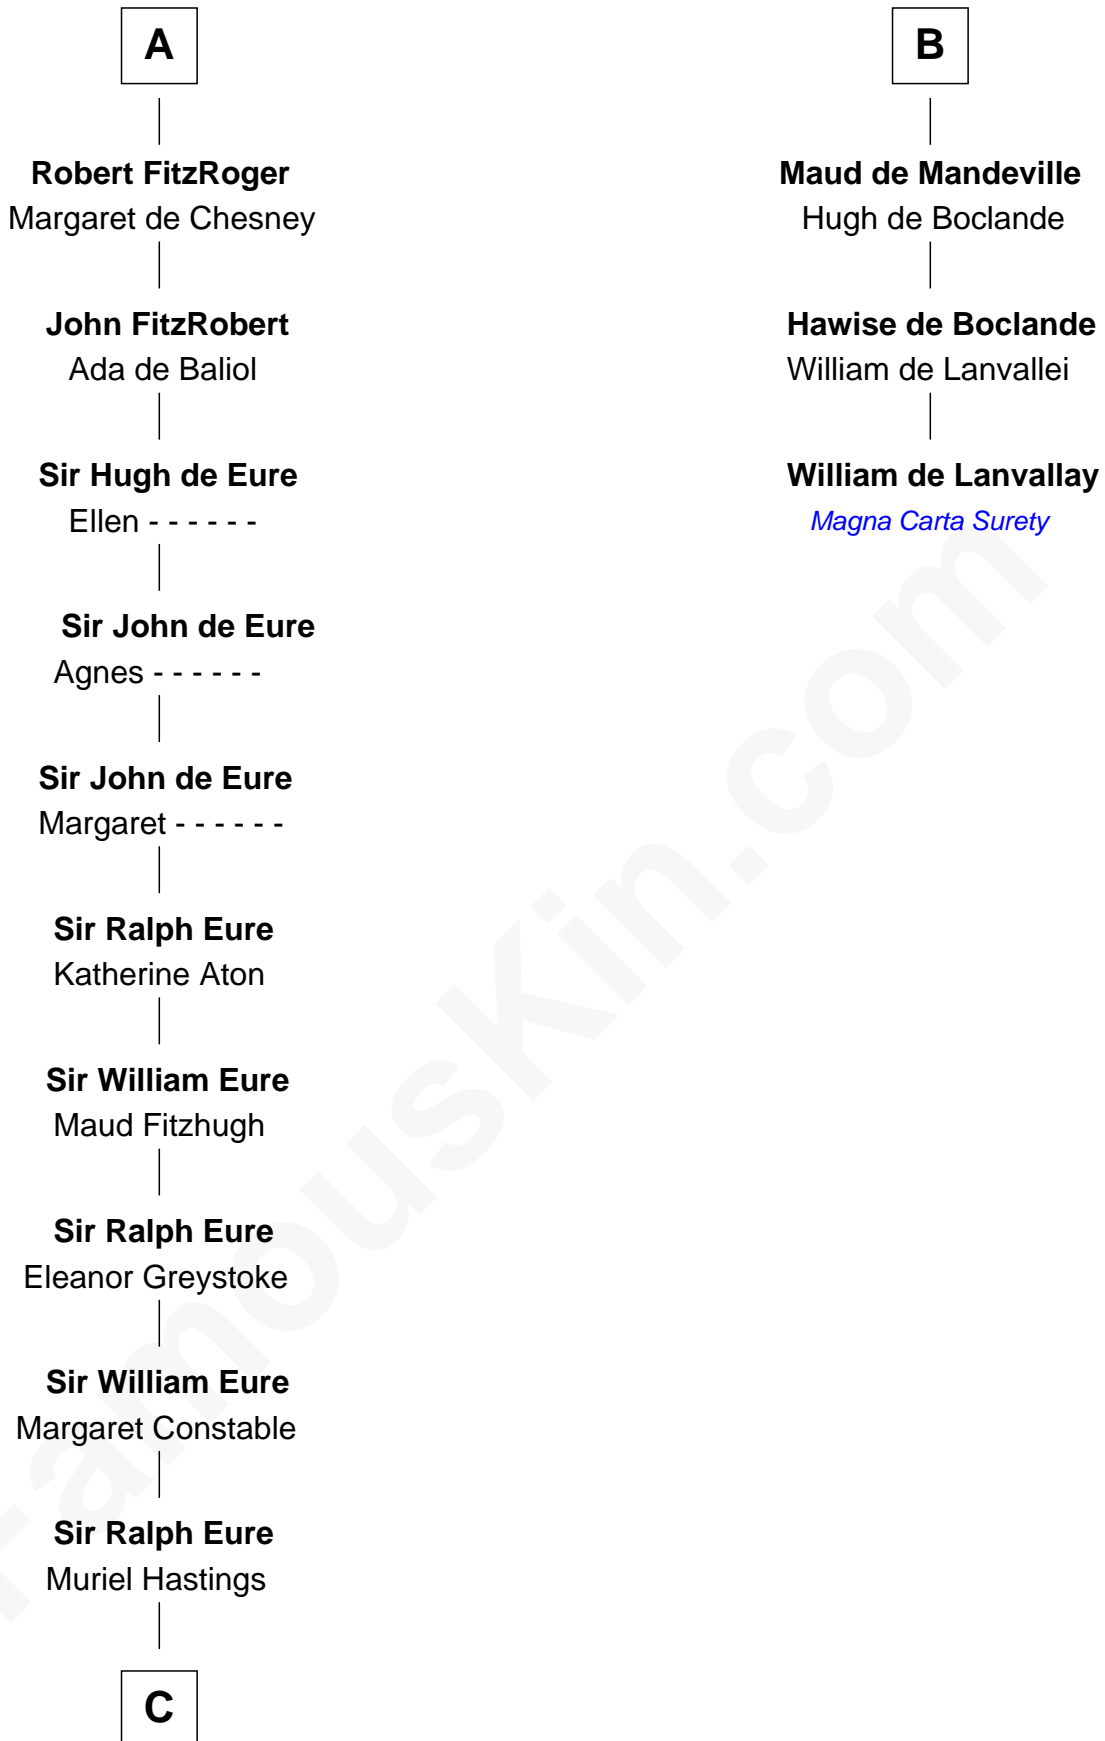

# FamousKin.com Relationship Chart of

**John Mansfield**

(c1601 - 1674) Susan & Ellen passenger 1635

9th cousin 12 times removed of

**William de Lanvalley**

*Magna Carta Surety*

**C**

—  
**Sir William Eure**  
Elizabeth Willoughby

—  
**Sir Ralph Eure**  
Margery Bowes

—  
**Anne Eure**  
Lancelot Mansfield

—  
**John Mansfield**  
Elizabeth - - - - -

—  
**John Mansfield**  
*Susan & Ellen passenger 1635*

FamousKin.com