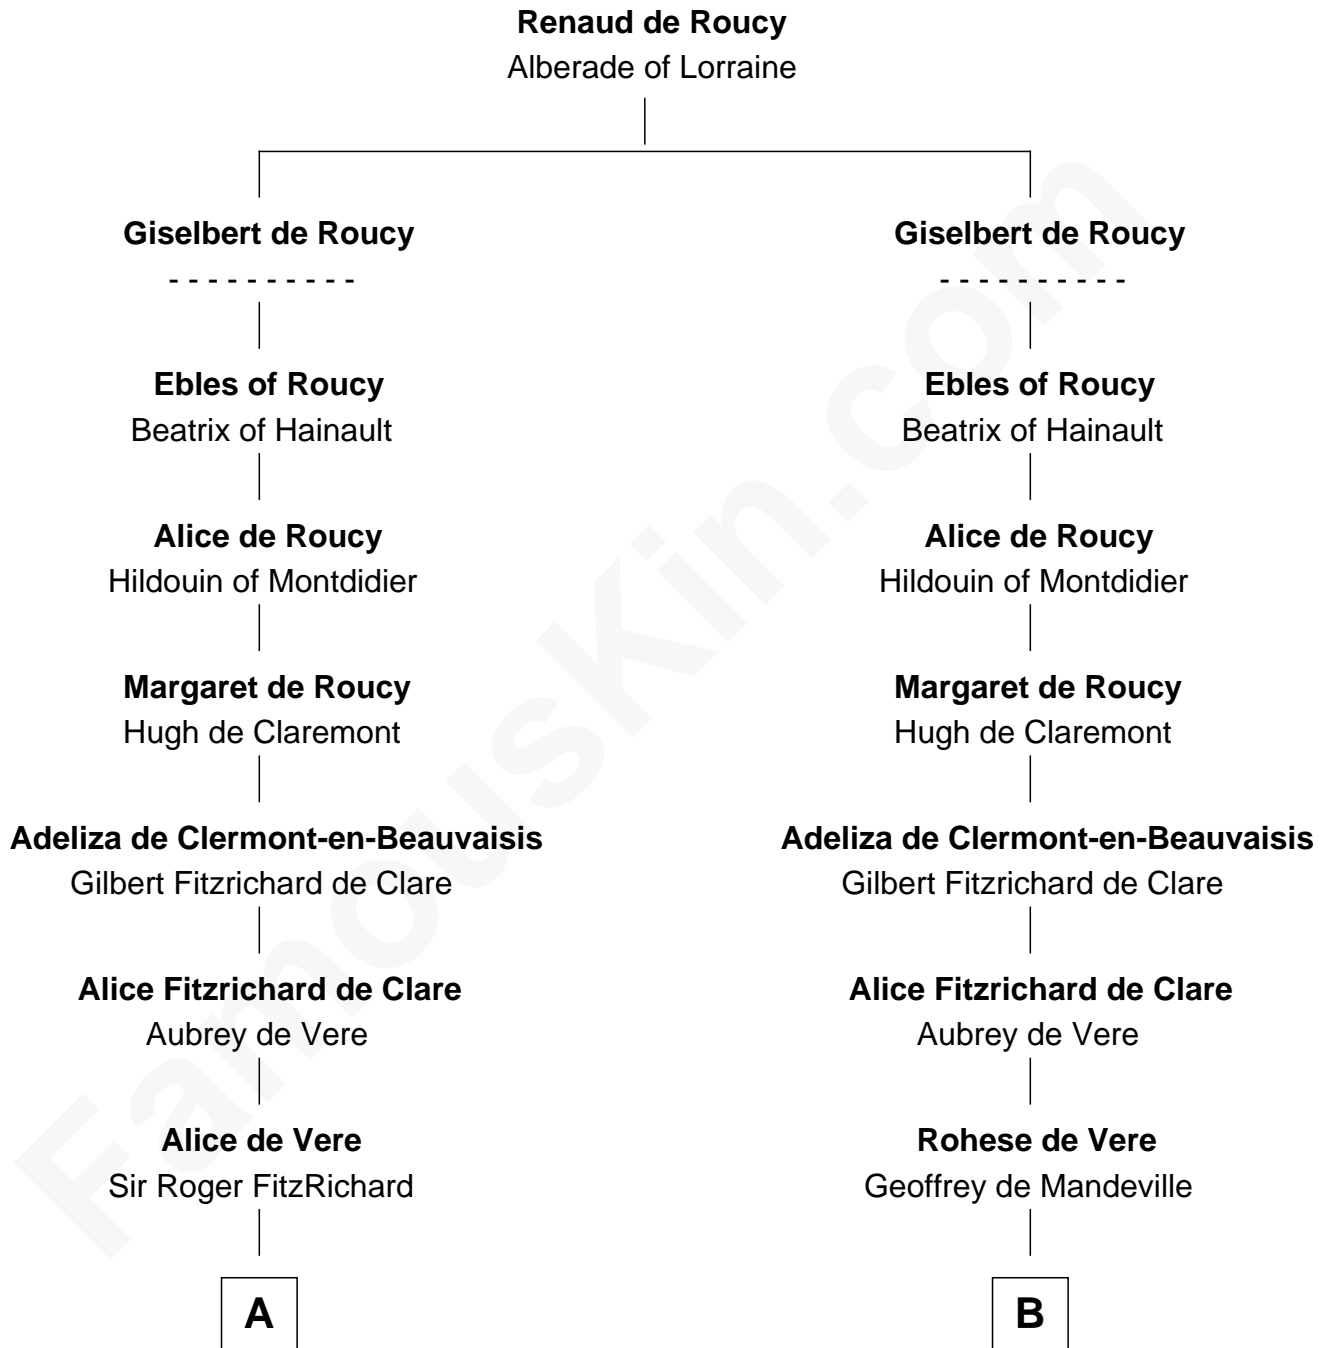

# FamousKin.com Relationship Chart of

**John Mansfield**

(c1601 - 1674) Susan & Ellen passenger 1635

9th cousin 12 times removed of

**William de Lanvalley**

*Magna Carta Surety*

**C**

—  
**Sir William Eure**  
Elizabeth Willoughby

—  
**Sir Ralph Eure**  
Margery Bowes

—  
**Anne Eure**  
Lancelot Mansfield

—  
**John Mansfield**  
Elizabeth - - - - -

—  
**John Mansfield**  
*Susan & Ellen passenger 1635*

FamousKin.com