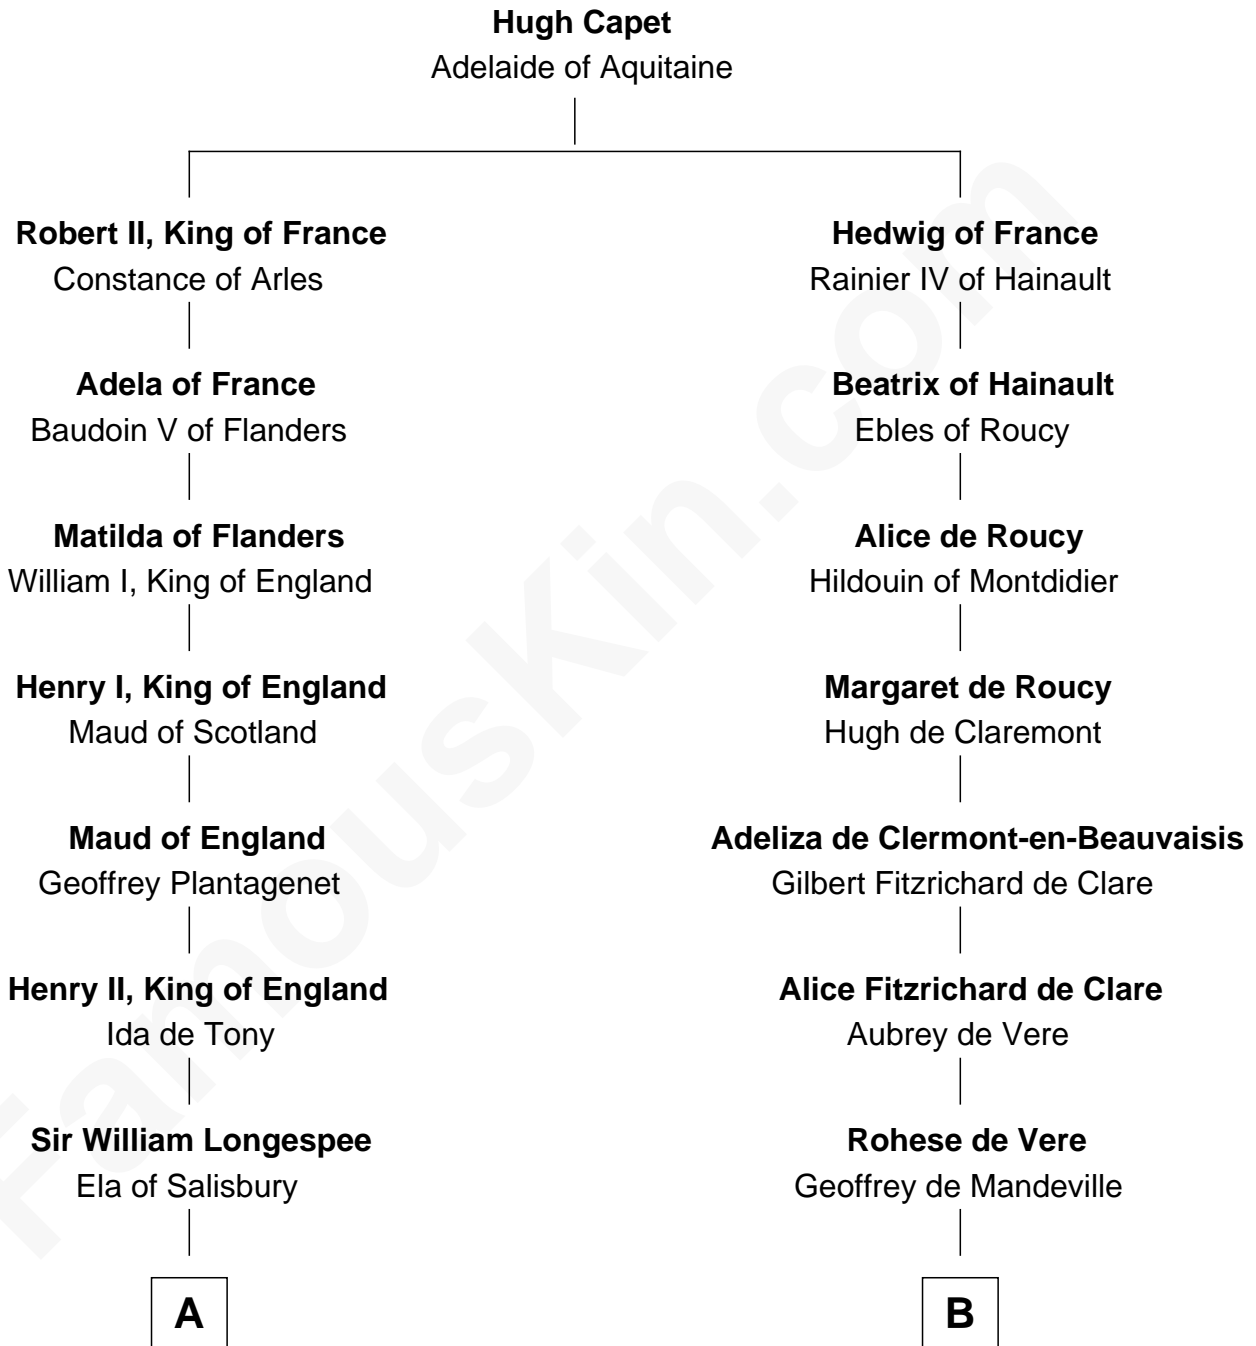

# FamousKin.com Relationship Chart of

**John Mansfield**

(c1601 - 1674) Susan & Ellen passenger 1635

9th cousin 11 times removed of

**William de Lanvallay**

*Magna Carta Surety*

**C**

—  
**Margery Bowes**

Sir Ralph Eure

—  
**Anne Eure**

Lancelot Mansfield

—  
**John Mansfield**

Elizabeth - - - - -

—  
**John Mansfield**

*Susan & Ellen passenger 1635*

FamousKin.com