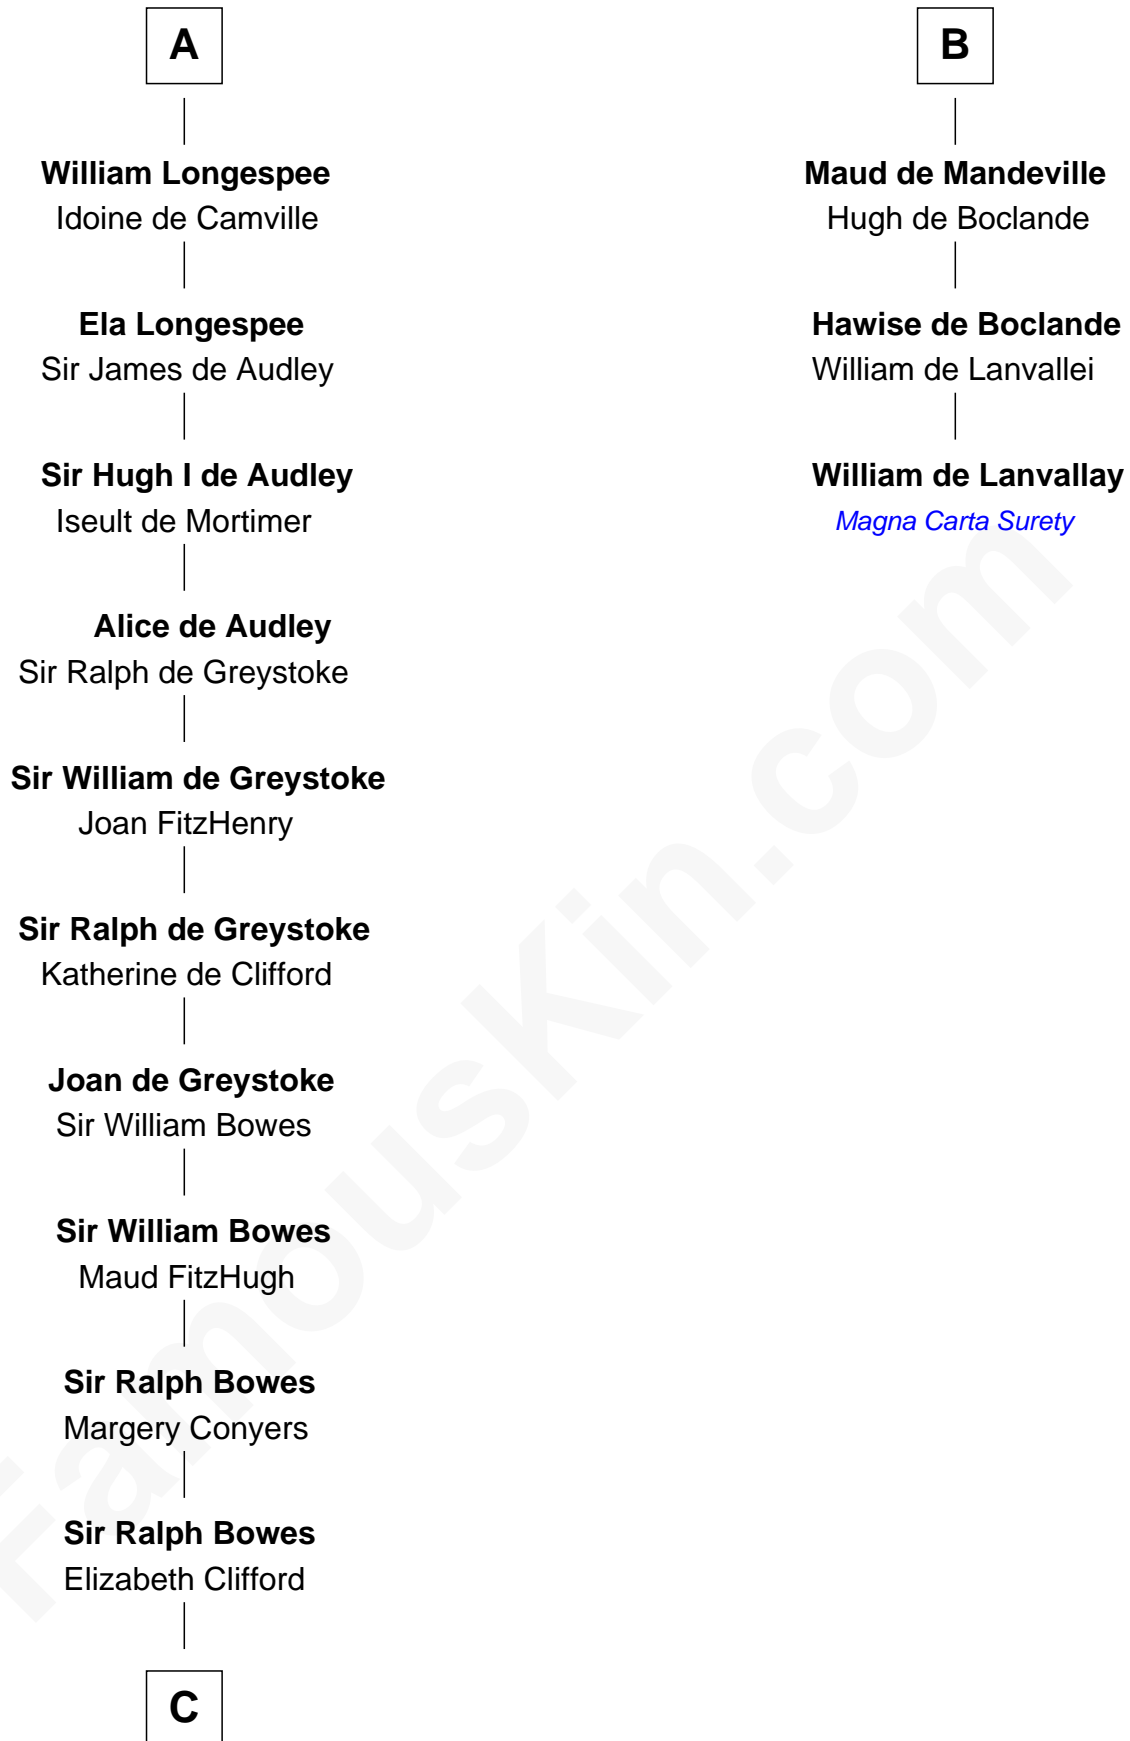

# FamousKin.com Relationship Chart of

**John Mansfield**

(c1601 - 1674) Susan & Ellen passenger 1635

9th cousin 11 times removed of

**William de Lanvallay**

*Magna Carta Surety*

**C**

—  
**Margery Bowes**

Sir Ralph Eure

—  
**Anne Eure**

Lancelot Mansfield

—  
**John Mansfield**

Elizabeth - - - - -

—  
**John Mansfield**

*Susan & Ellen passenger 1635*

FamousKin.com