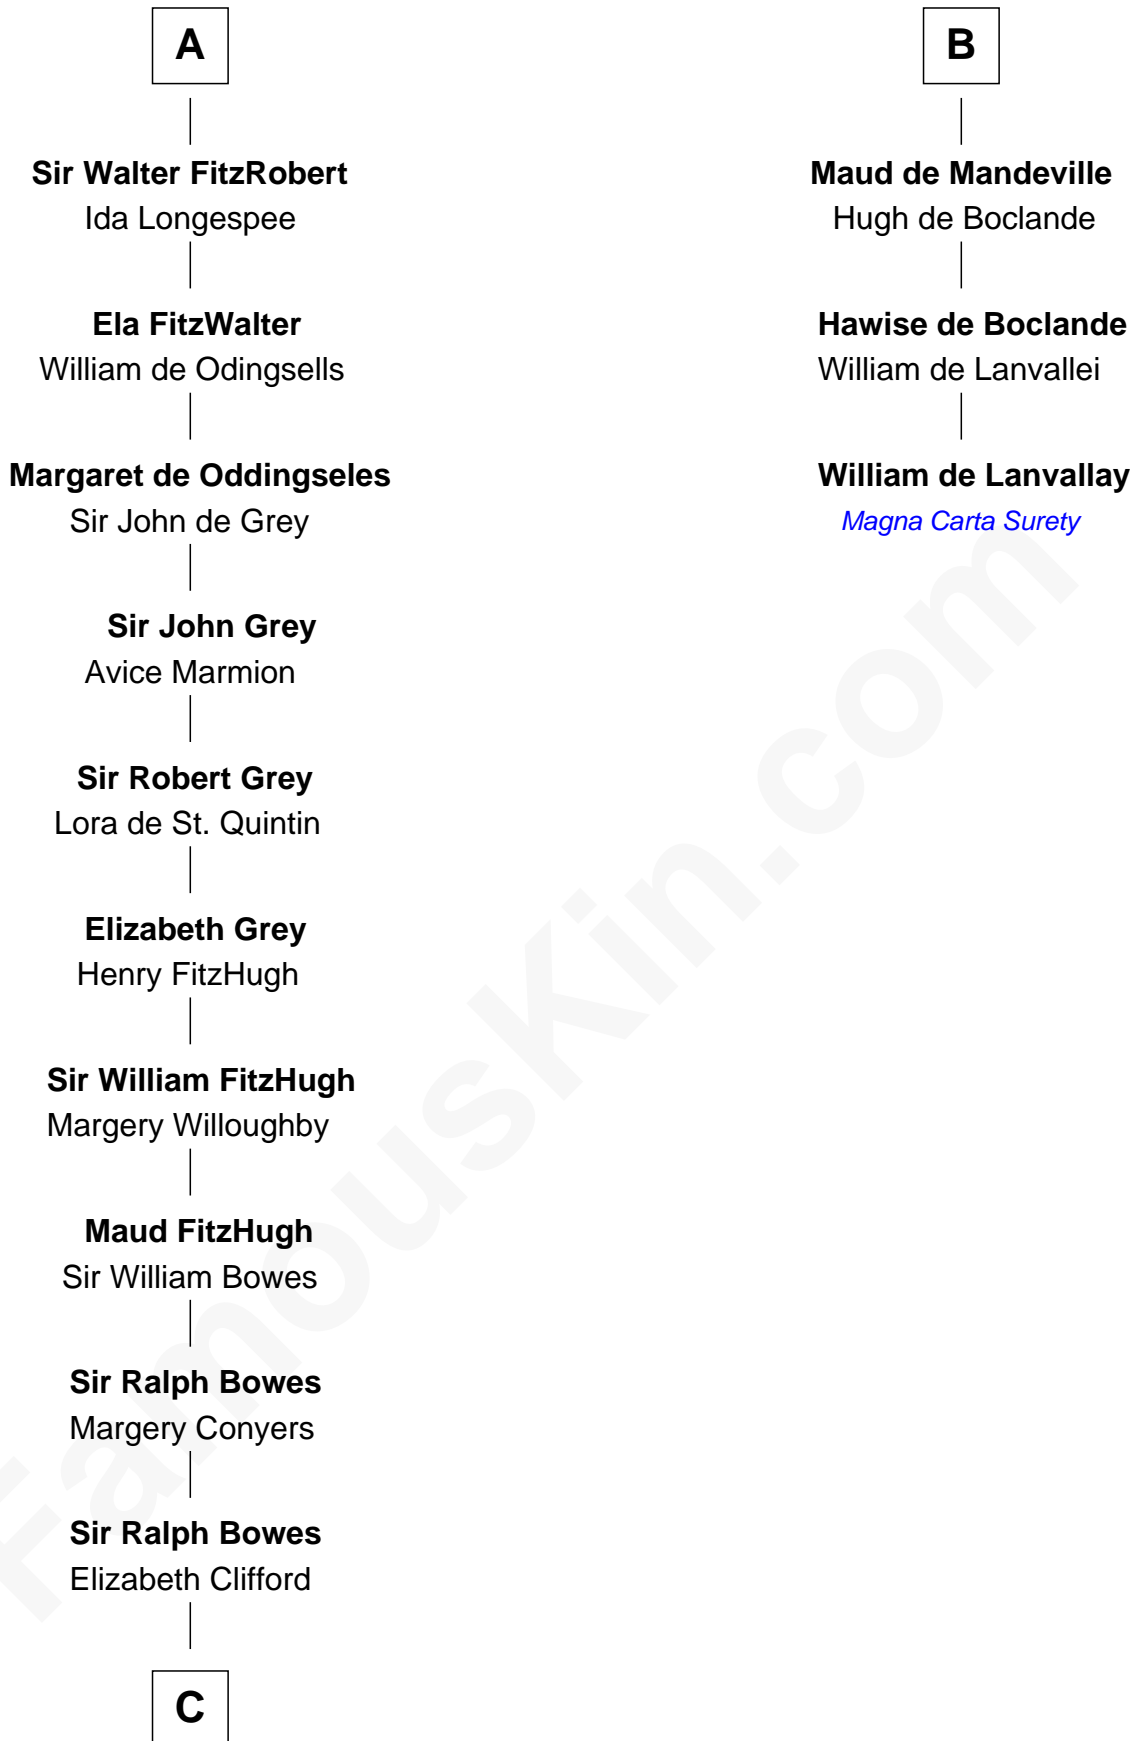

FamousKin.com Relationship Chart of

John Mansfield

(c1601 - 1674) Susan & Ellen passenger 1635

9th cousin 11 times removed of

William de Lanvallay

Magna Carta Surety

William I of Normandy

Sprota of Bretagn

Susan & Ellen passenger 1635

FamousKin.com