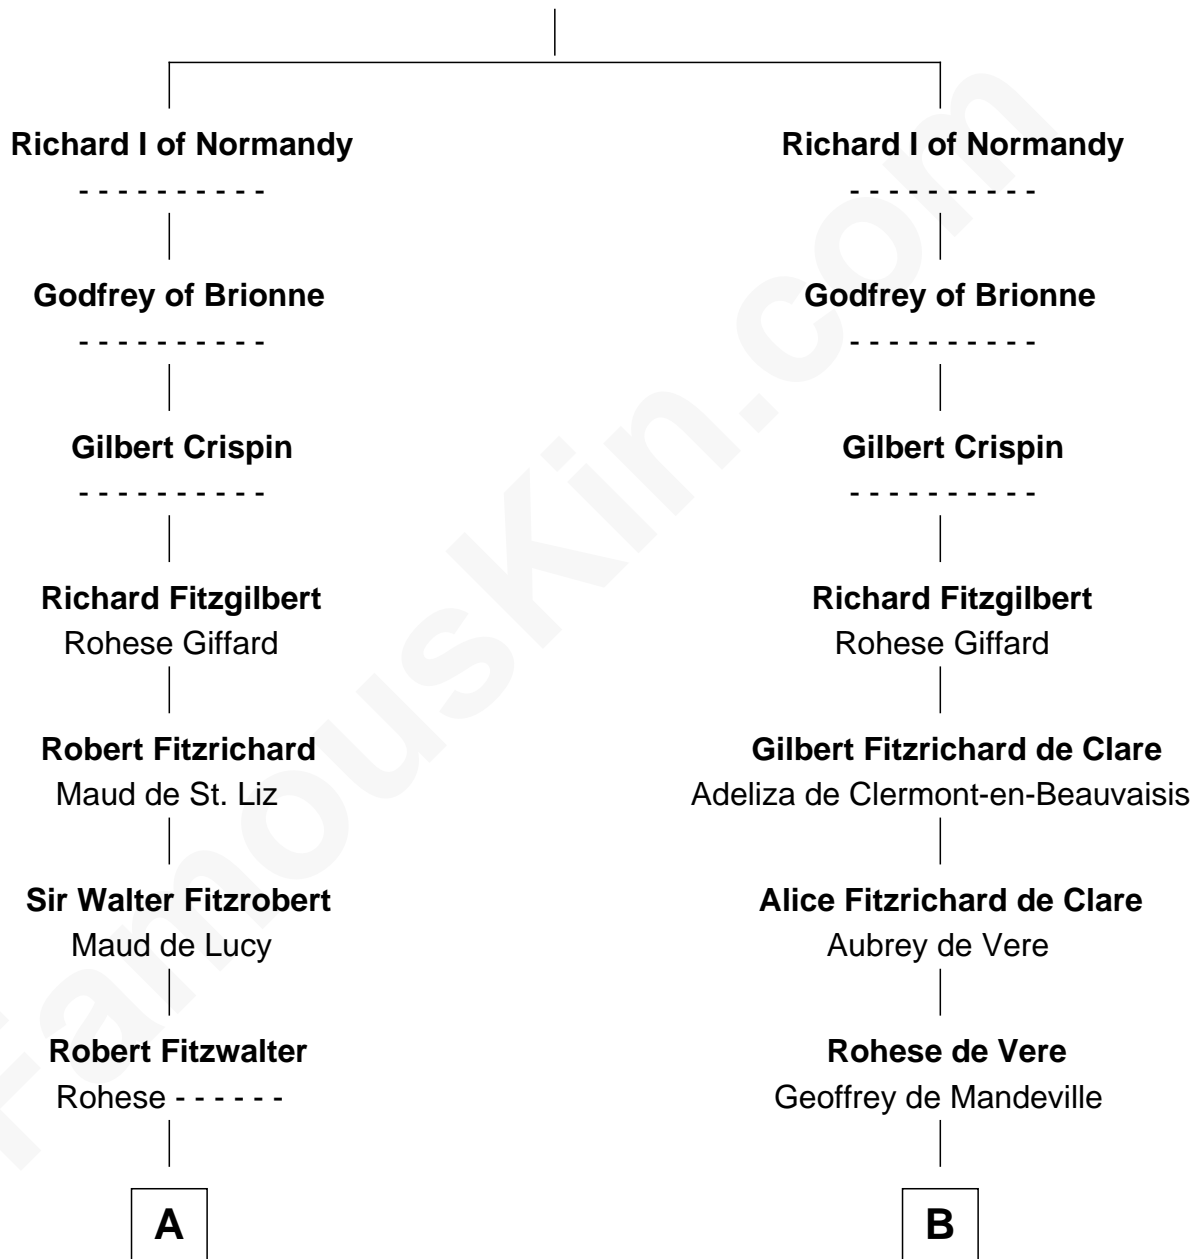

FamousKin.com Relationship Chart of

John Mansfield

(c1601 - 1674) Susan & Ellen passenger 1635

9th cousin 11 times removed of

William de Lanvallay

Magna Carta Surety

William I of Normandy

Sprota of Bretagn

C

—
Margery Bowes

Sir Ralph Eure

—
Anne Eure

Lancelot Mansfield

—
John Mansfield

Elizabeth - - - - -

—
John Mansfield

Susan & Ellen passenger 1635

FamousKin.com