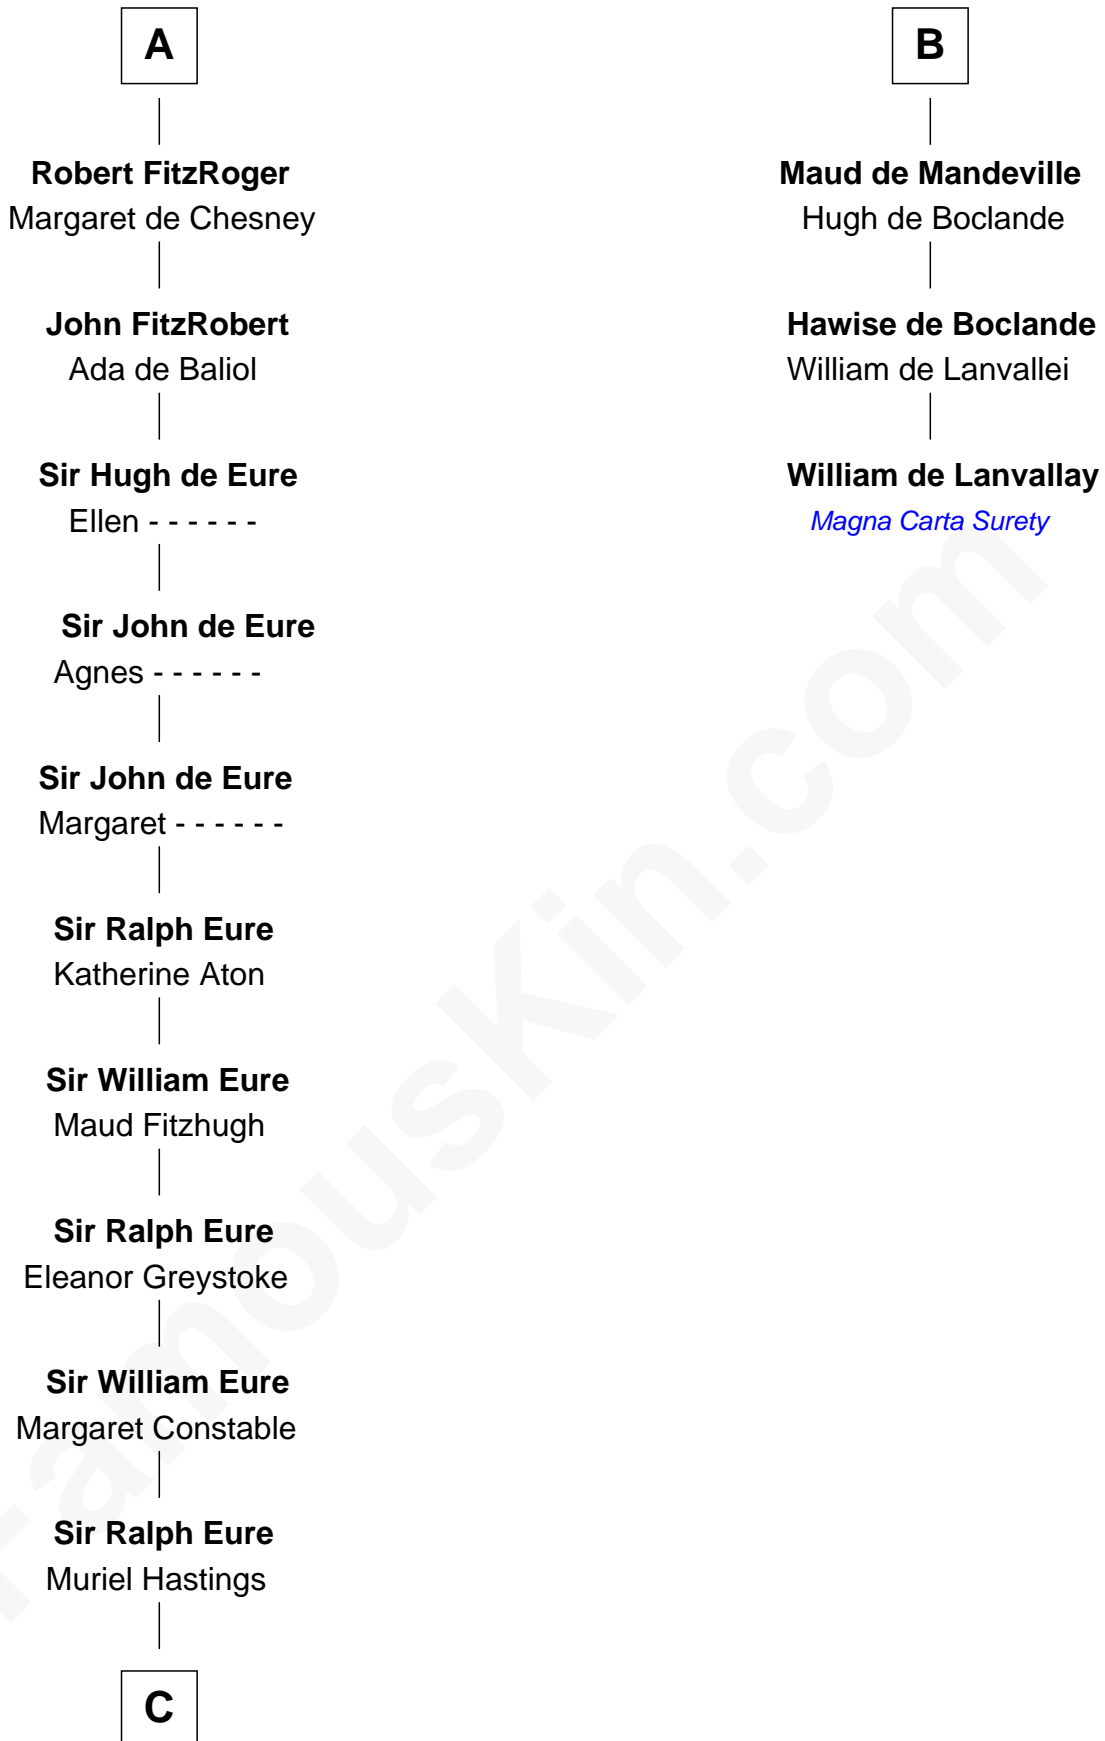

FamousKin.com Relationship Chart of

John Mansfield

(c1601 - 1674) Susan & Ellen passenger 1635

9th cousin 12 times removed of

William de Lanvallay

Magna Carta Surety

Rainier III of Hainault

Adela - - - - -

C

—
Sir William Eure
Elizabeth Willoughby

—
Sir Ralph Eure
Margery Bowes

—
Anne Eure
Lancelot Mansfield

—
John Mansfield
Elizabeth - - - - -

—
John Mansfield
Susan & Ellen passenger 1635

FamousKin.com