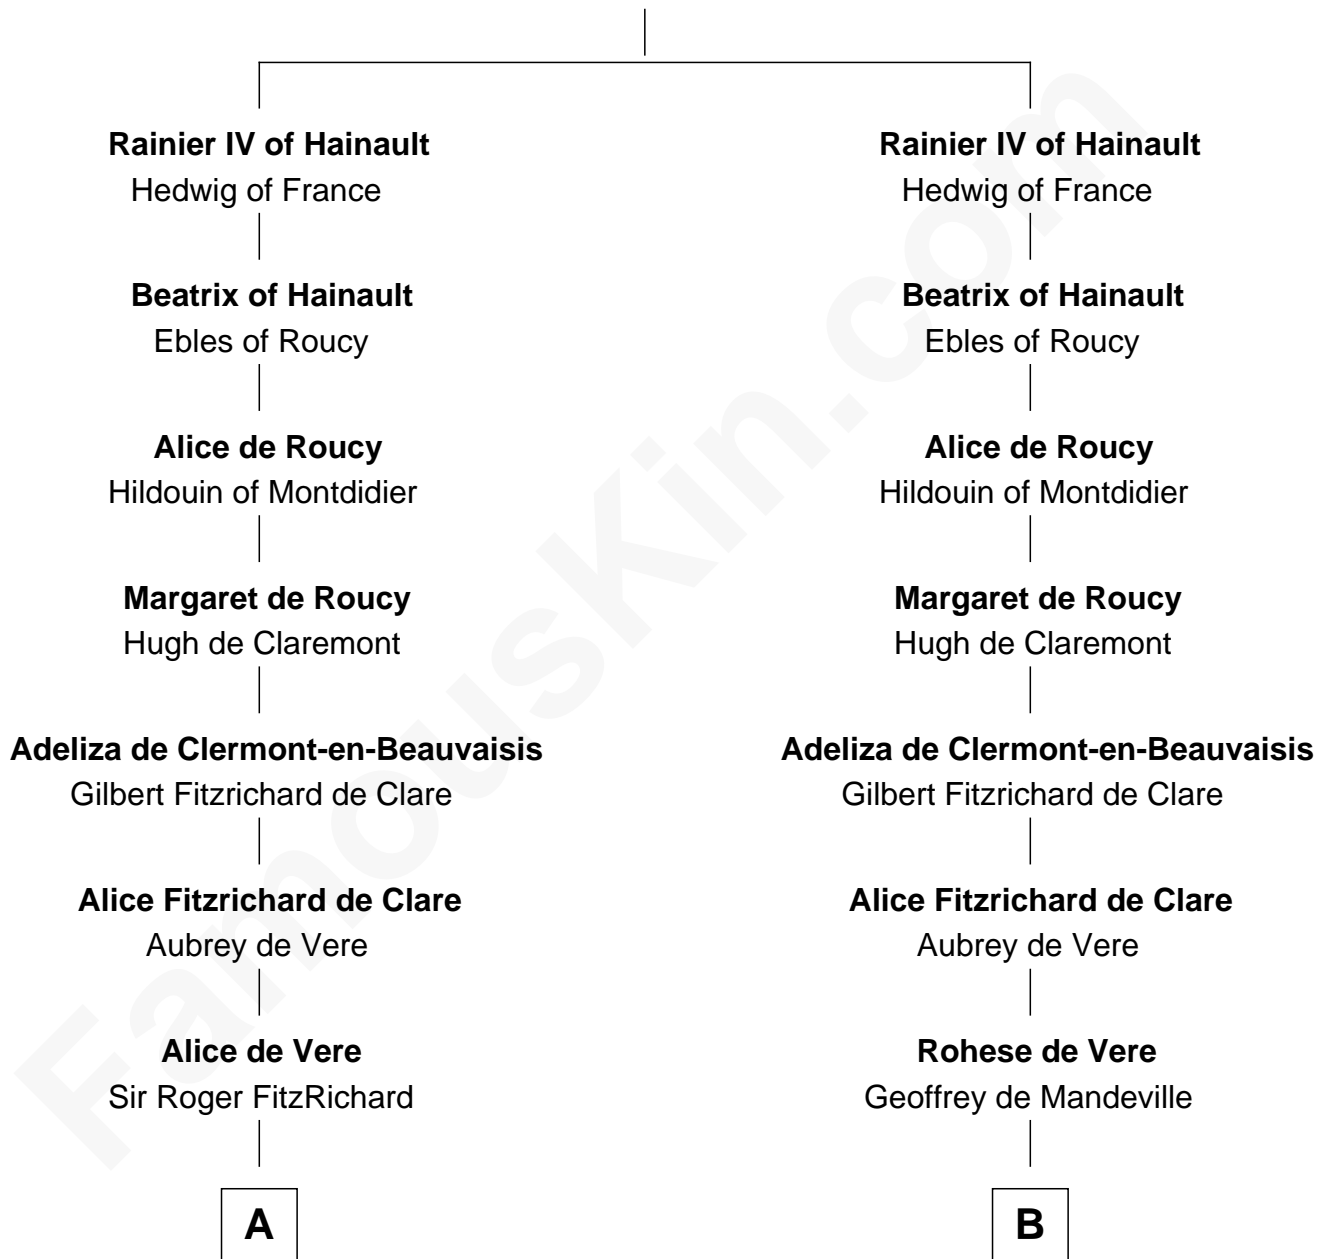

FamousKin.com Relationship Chart of

John Mansfield

(c1601 - 1674) Susan & Ellen passenger 1635

9th cousin 12 times removed of

William de Lanvallay

Magna Carta Surety

Rainier III of Hainault

Adela - - - - -

C

—
Sir William Eure
Elizabeth Willoughby

—
Sir Ralph Eure
Margery Bowes

—
Anne Eure
Lancelot Mansfield

—
John Mansfield
Elizabeth - - - - -

—
John Mansfield
Susan & Ellen passenger 1635

FamousKin.com