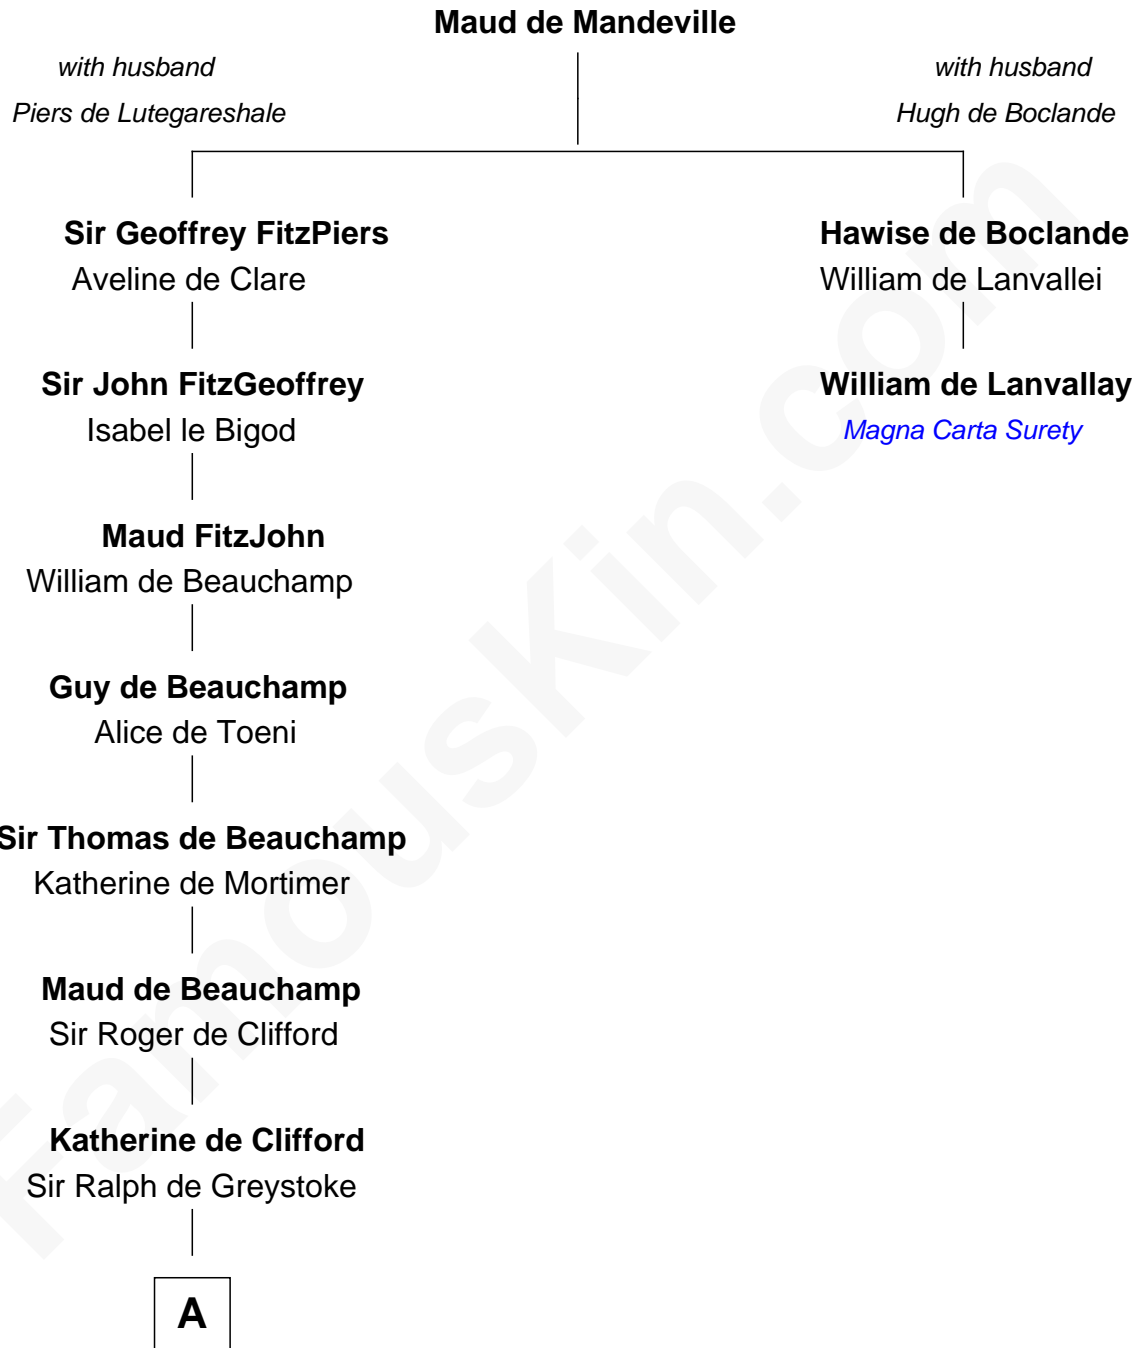

FamousKin.com Relationship Chart of

John Mansfield

(c1601 - 1674) Susan & Ellen passenger 1635

1st cousin 13 times removed of

William de Lanvallay

Magna Carta Surety

A

—
Joan de Greystoke

Sir William Bowes

—
Sir William Bowes

Maud FitzHugh

—
Sir Ralph Bowes

Margery Conyers

—
Sir Ralph Bowes

Elizabeth Clifford

—
Margery Bowes