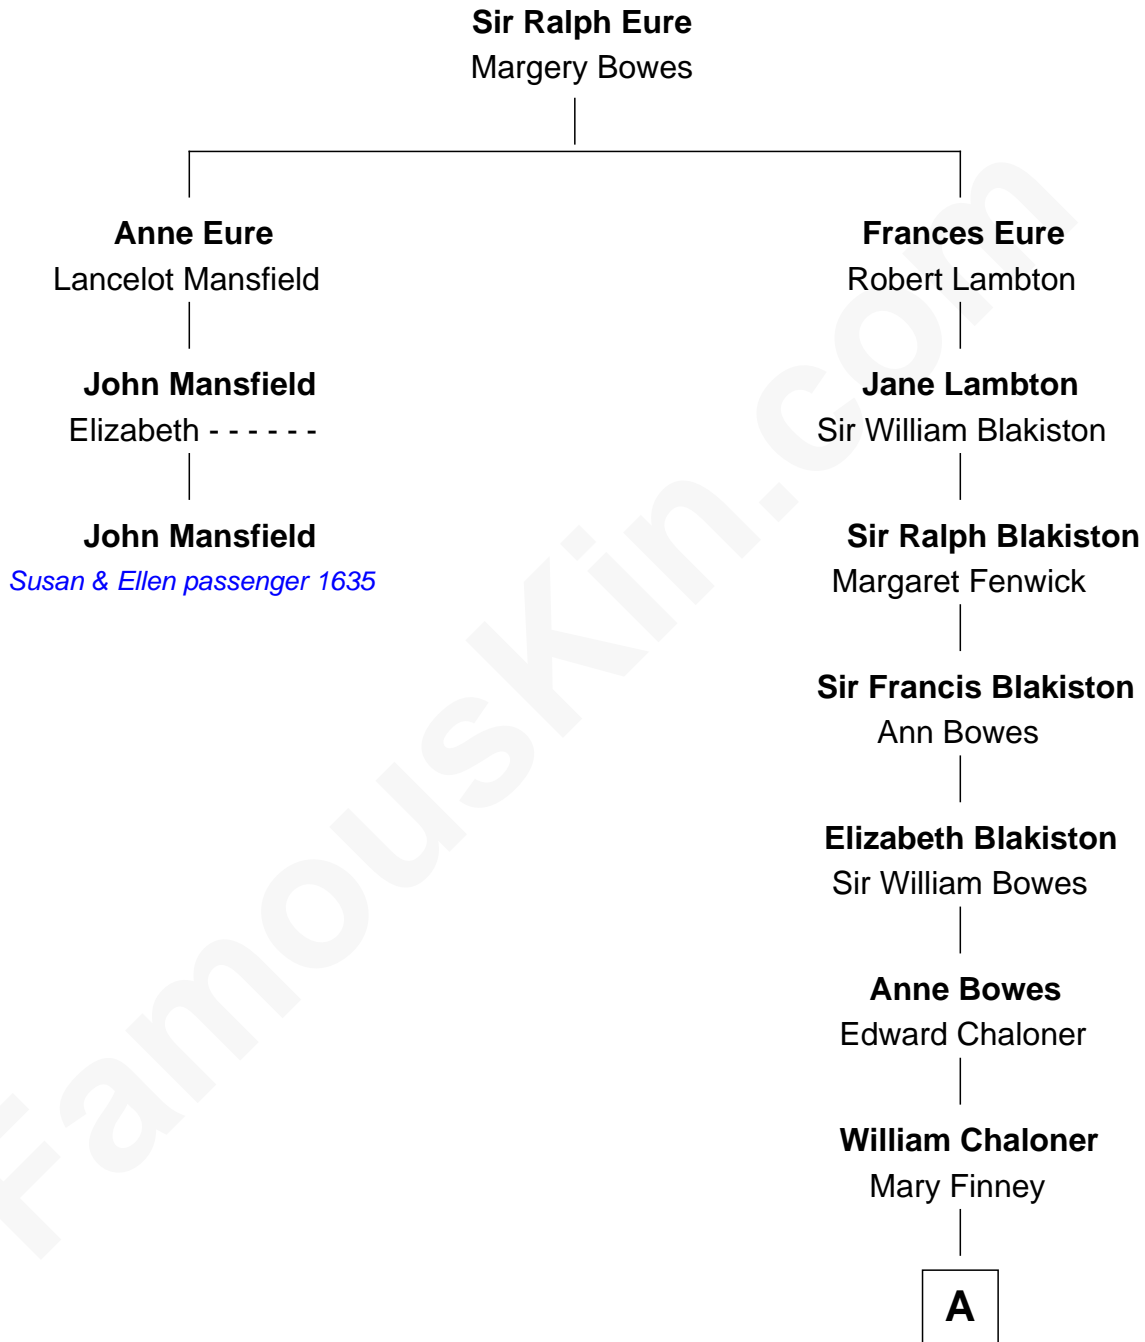

FamousKin.com

Relationship Chart of

John Mansfield

(c1601 - 1674) *Susan & Ellen* passenger 1635

2nd cousin 11 times removed of

Benedict Cumberbatch

Movie, Television and Stage Actor

A

William Chaloner

Emma Harvey

Caroline Chaloner

Abraham Parry Cumberbatch

Robert William Cumberbatch

Louisa Grace Hanson

Henry Alfred Cumberbatch

Hélène Gertrude Rees