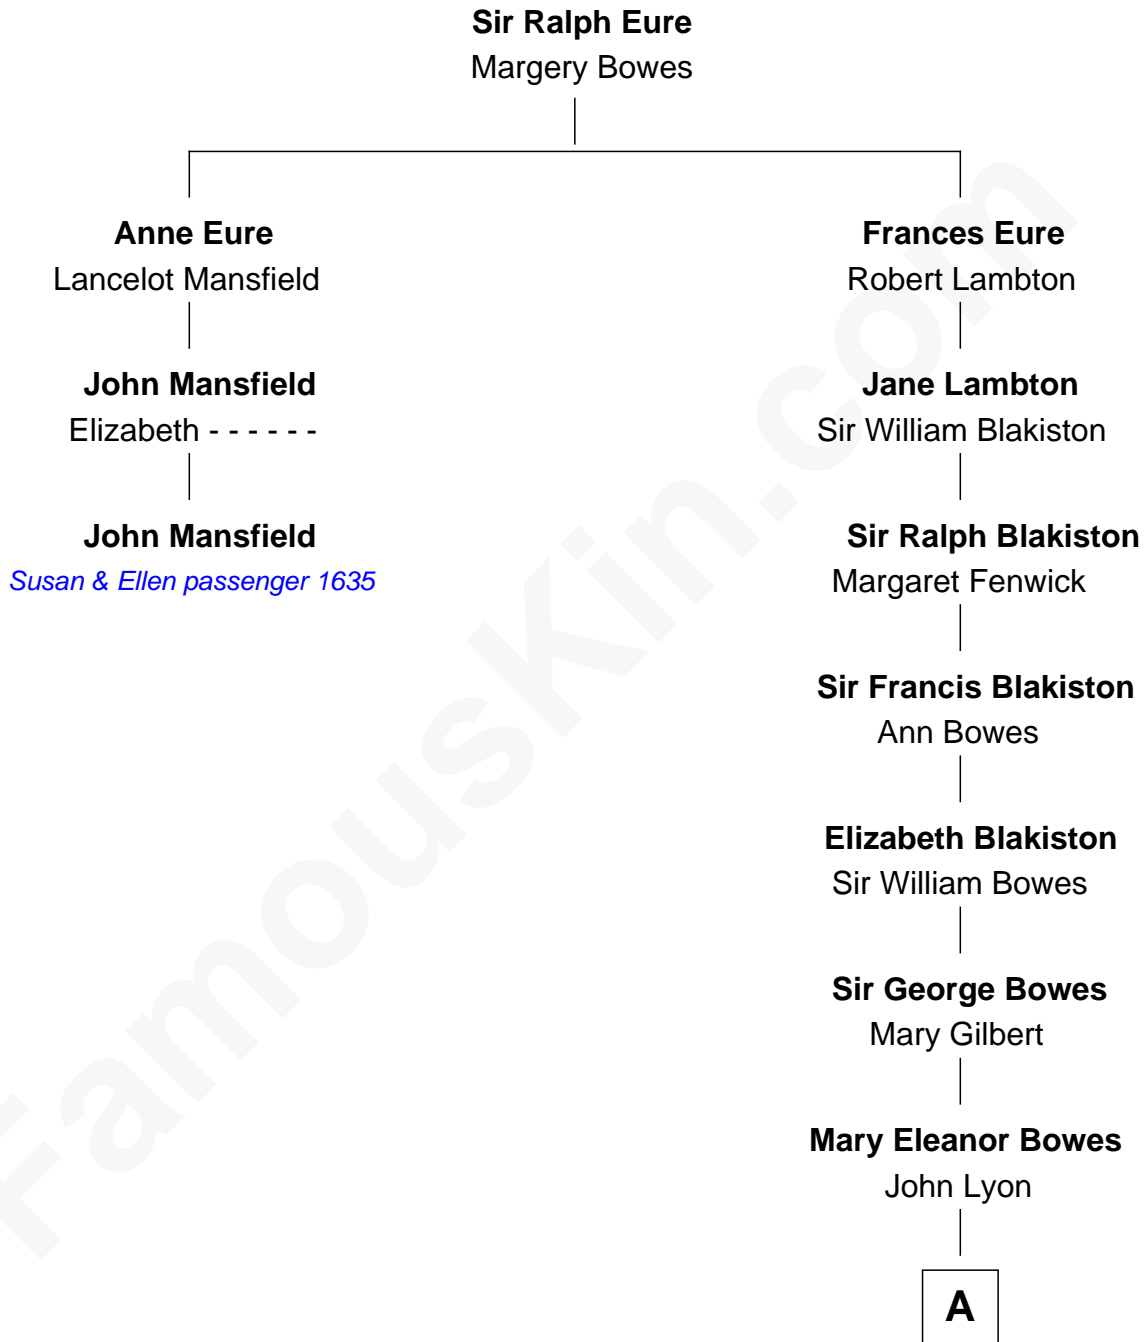

FamousKin.com Relationship Chart of

John Mansfield

(c1601 - 1674) *Susan & Ellen passenger 1635*

2nd cousin 10 times removed of

Queen Elizabeth II

Queen of the United Kingdom

A

Thomas Lyon-Bowes
Mary Elizabeth L. R. Carpenter

Thomas George Lyon-Bowes
Charlotte Grimstead

Claude Bowes-Lyon
Frances Dora Smith

Claude George Bowes-Lyon
Cecilia Nina Cavendish-Bentinck

Elizabeth Bowes-Lyon
George VI, King of the United Kingdom

Queen Elizabeth II
Queen of the United Kingdom