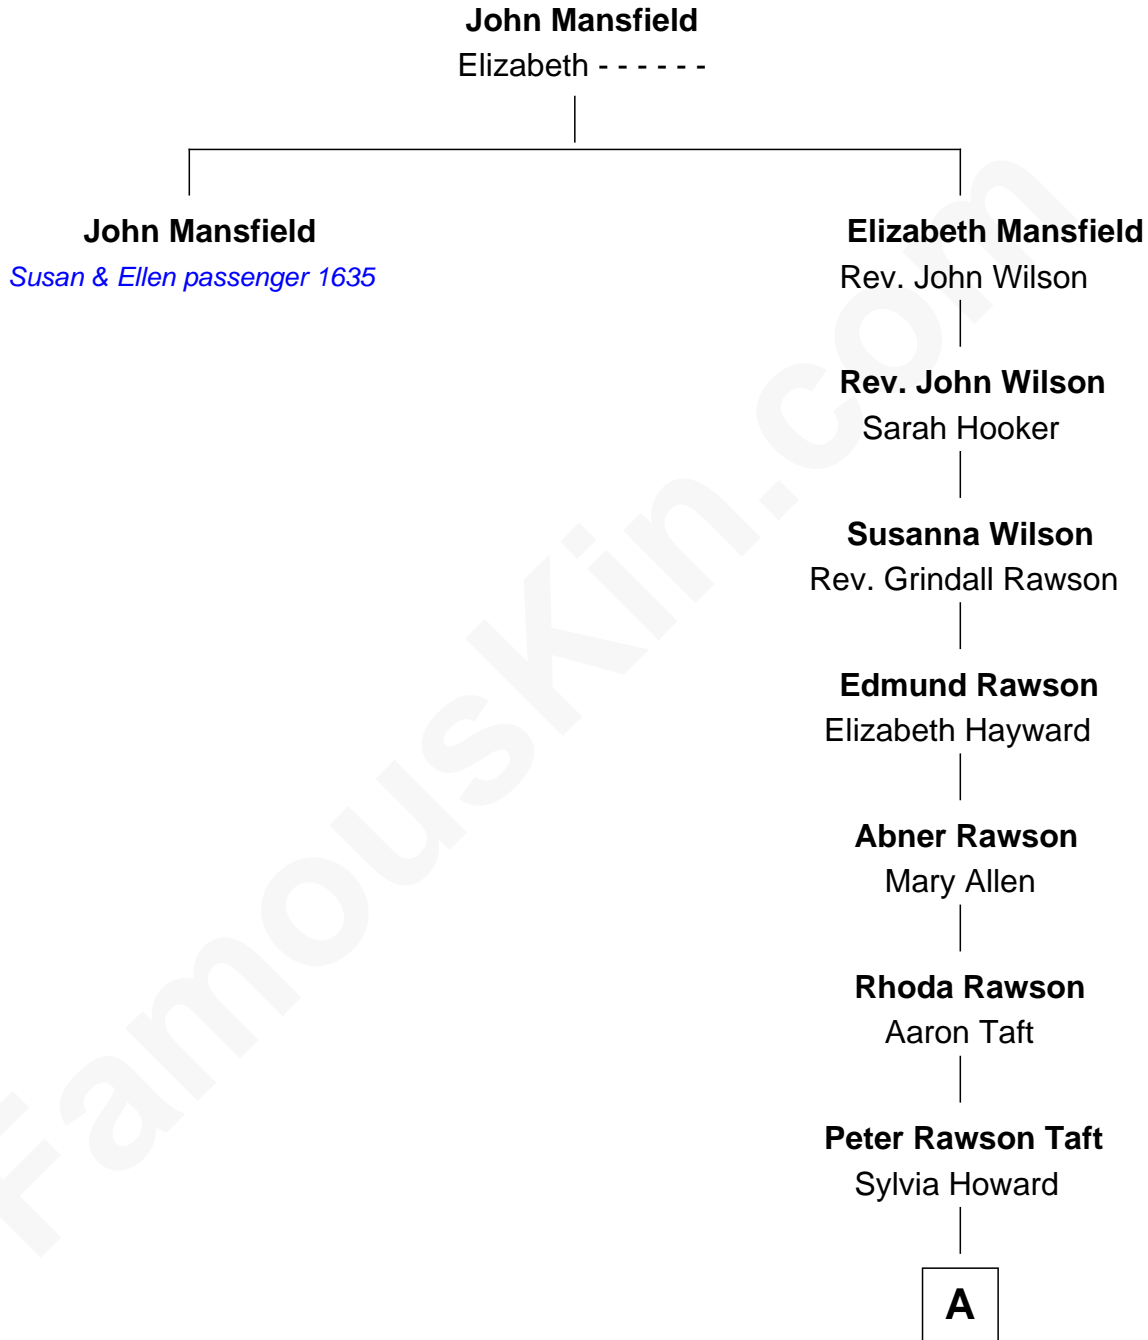

FamousKin.com Relationship Chart of

John Mansfield

(c1601 - 1674) *Susan & Ellen passenger 1635*

9th great-granduncle of

Bob Taft

67th Governor of Ohio

A

—
Alphonso Taft

Louisa Maria Torrey

—
William Howard Taft

Helen Louise Herron

—
Robert Alphonso Taft

Martha Wheaton Bowers

—
Robert Alphonso Taft

Blanca Duncan Noël

—
Bob Taft

67th Governor of Ohio