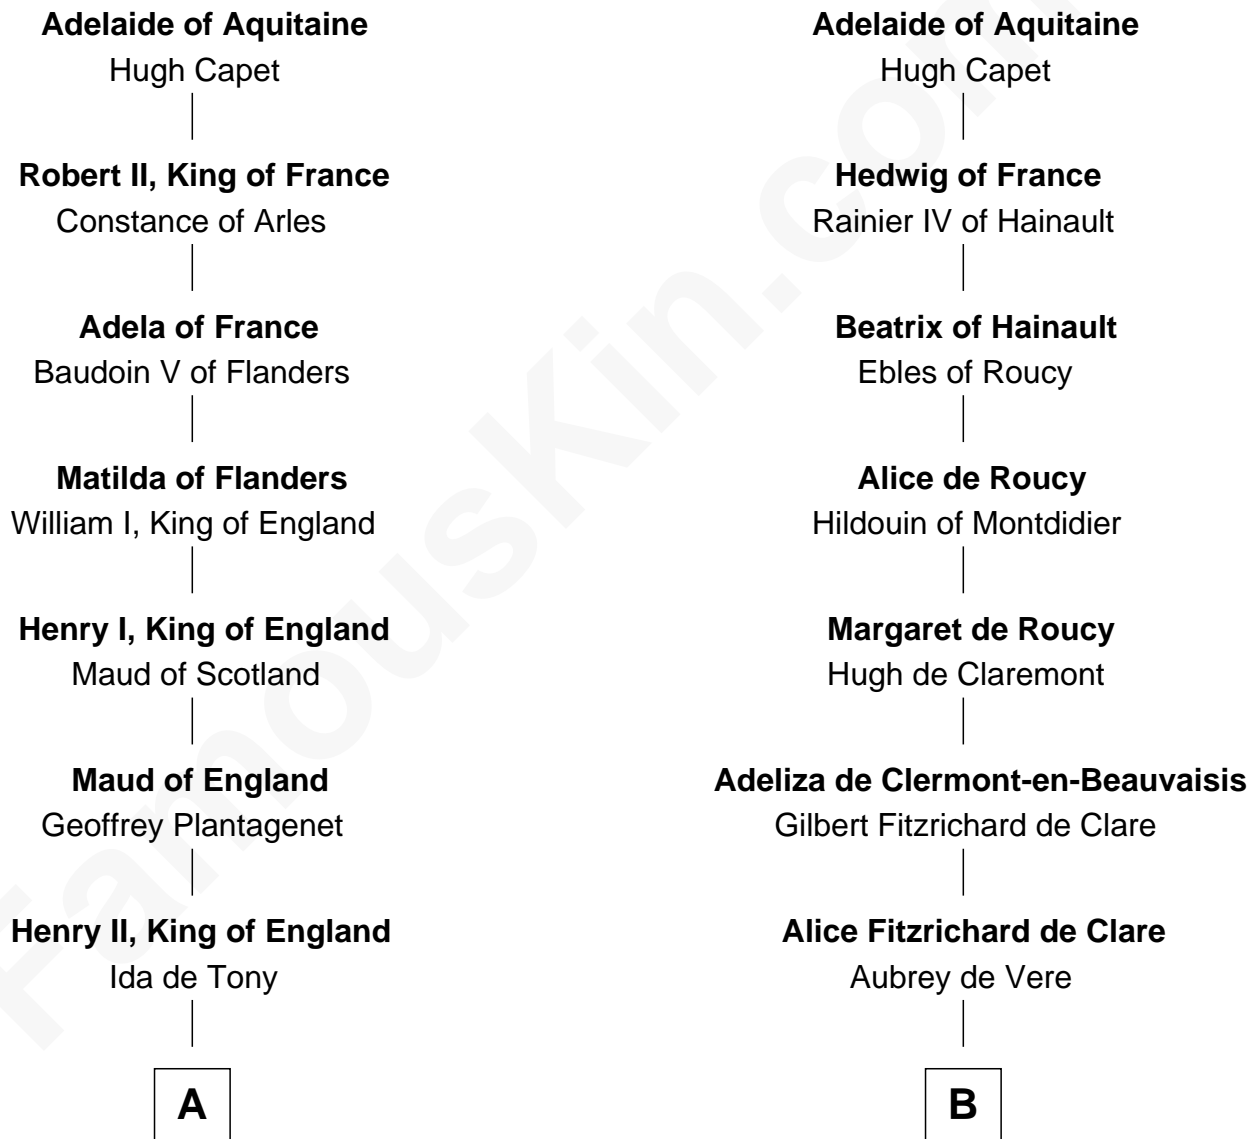

## Relationship Chart of

### John Mansfield

(c1601 - 1674) Susan & Ellen passenger 1635

8th cousin 13 times removed of

**Robert de Vere**

*Magna Carta Surety*

**William III of Aquitaine**

Adele of Normandy

**C**