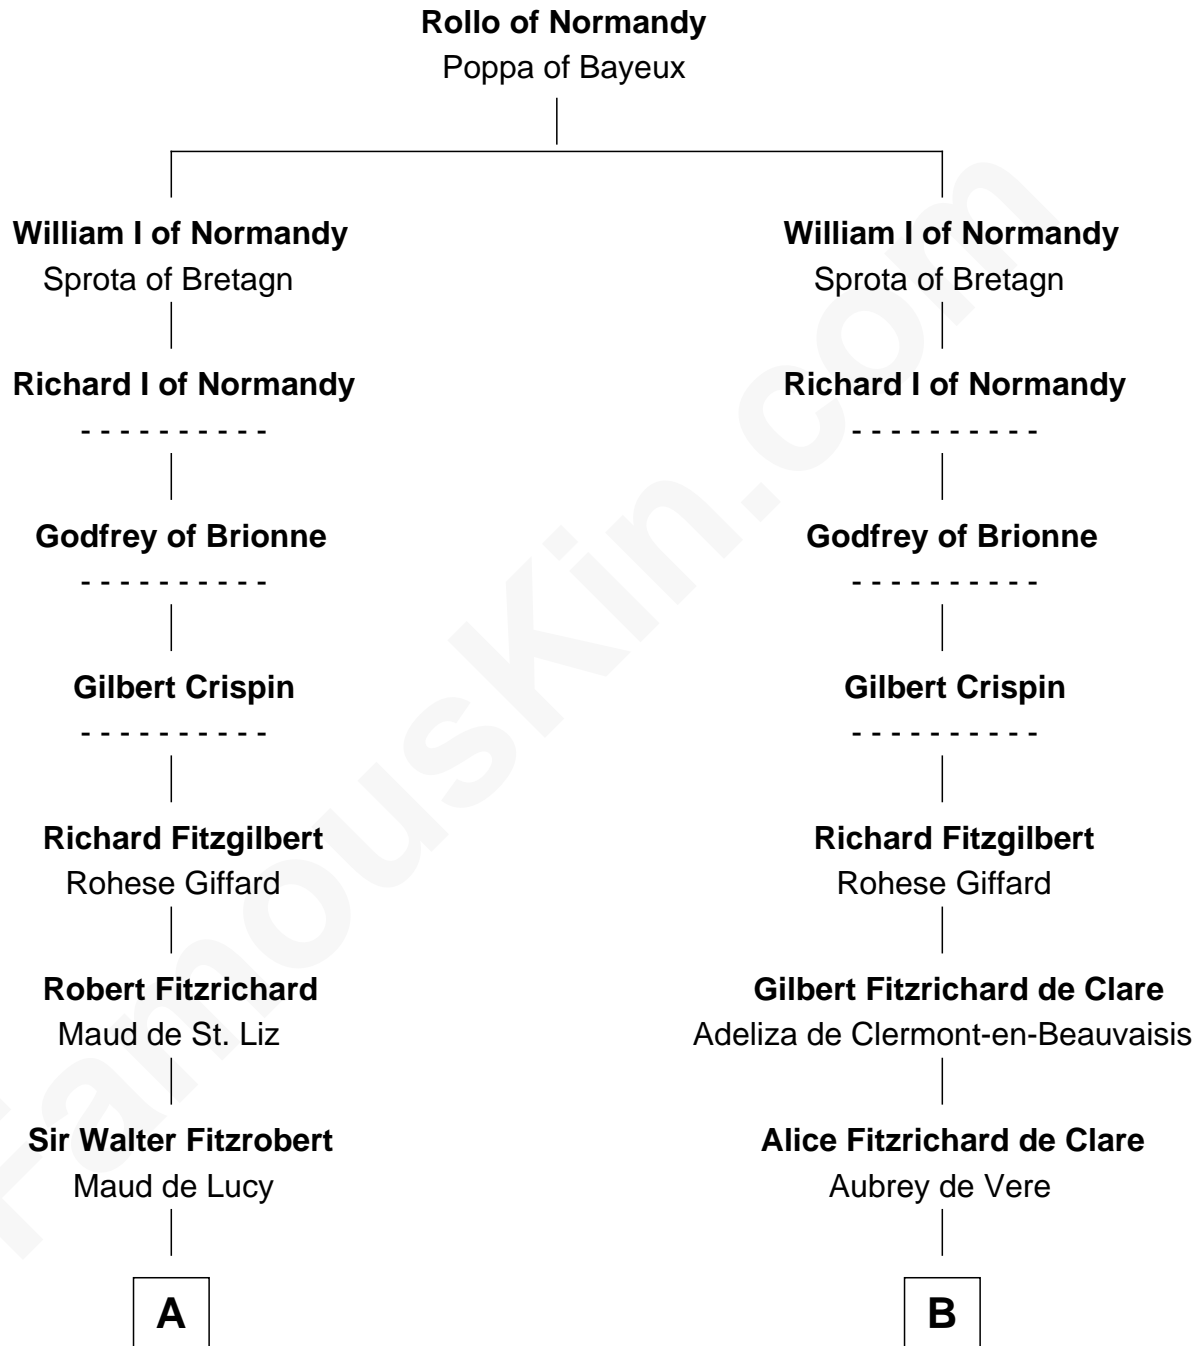

FamousKin.com

Relationship Chart of

John Mansfield

(c1601 - 1674) Susan & Ellen passenger 1635

8th cousin 13 times removed of

Robert de Vere

Magna Carta Surety

C

—
Sir Ralph Bowes
Elizabeth Clifford

—
Margery Bowes
Sir Ralph Eure

—
Anne Eure
Lancelot Mansfield

—
John Mansfield
Elizabeth - - - - -

—
John Mansfield
Susan & Ellen passenger 1635

FamousKin.com