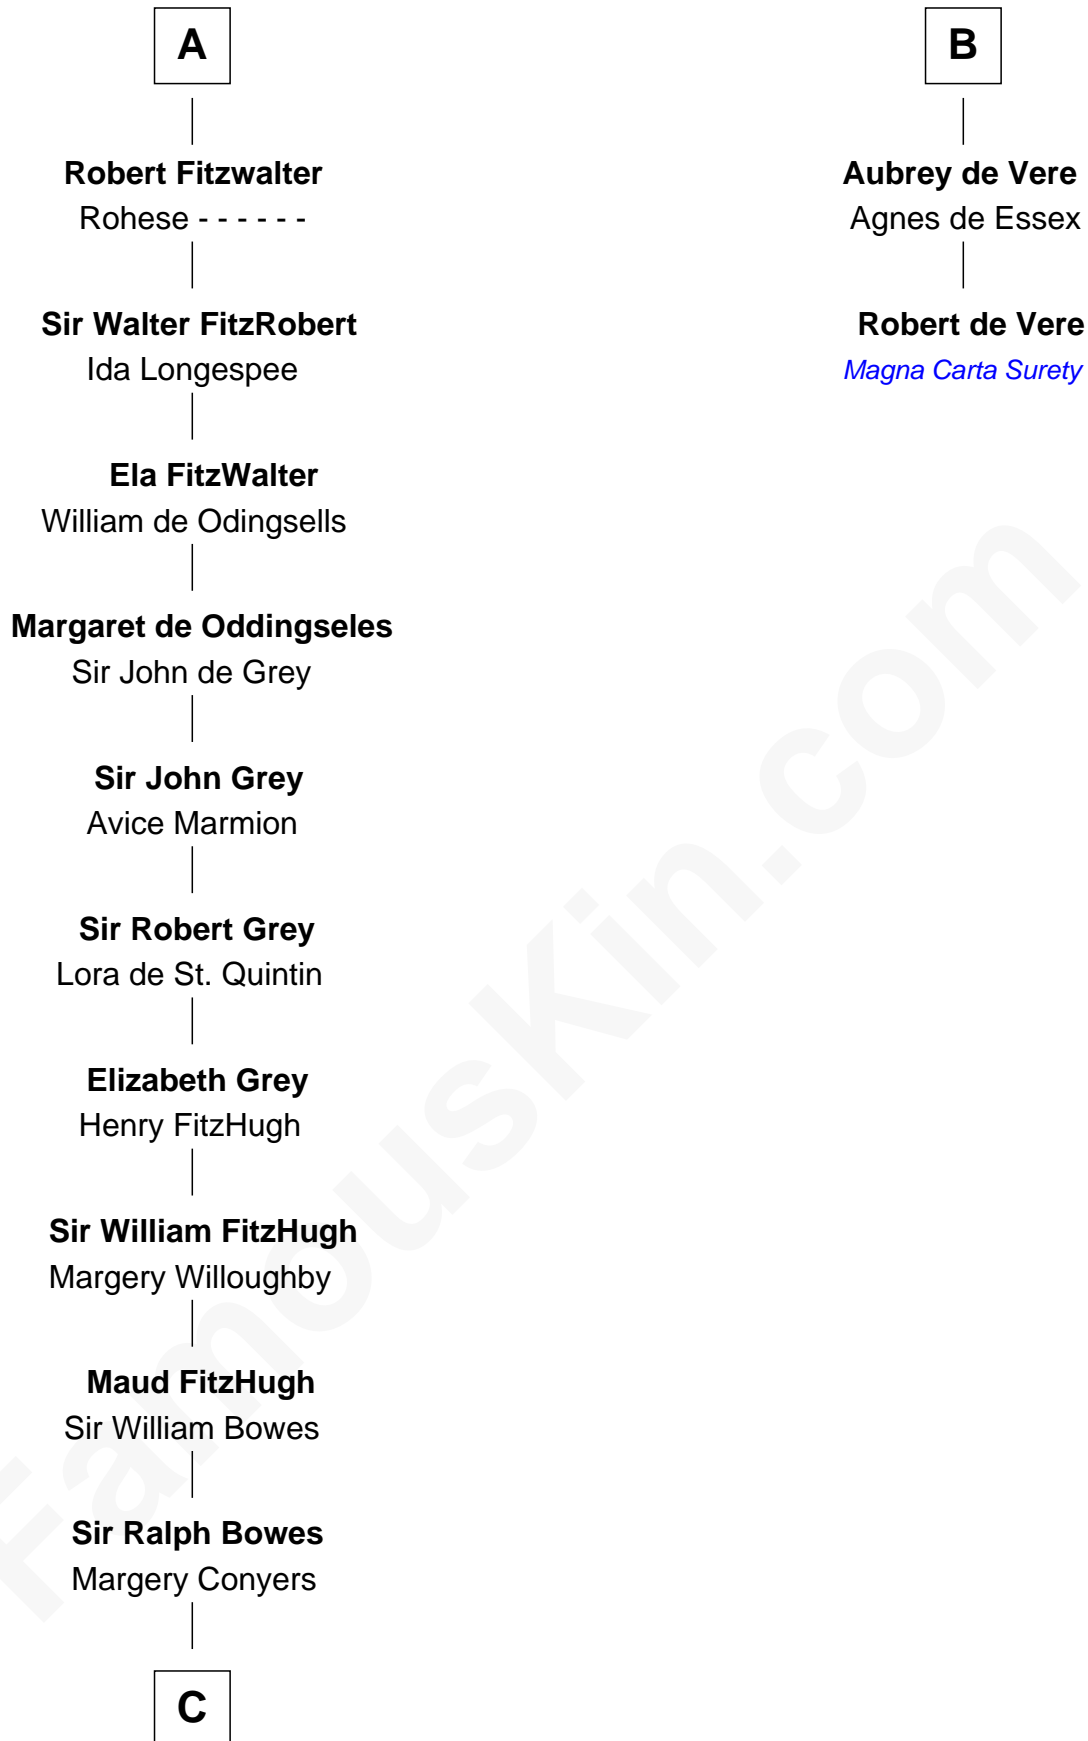

FamousKin.com

Relationship Chart of

John Mansfield

(c1601 - 1674) Susan & Ellen passenger 1635

8th cousin 13 times removed of

Robert de Vere

Magna Carta Surety

C

—
Sir Ralph Bowes
Elizabeth Clifford

—
Margery Bowes
Sir Ralph Eure

—
Anne Eure
Lancelot Mansfield

—
John Mansfield
Elizabeth - - - - -

—
John Mansfield
Susan & Ellen passenger 1635

FamousKin.com