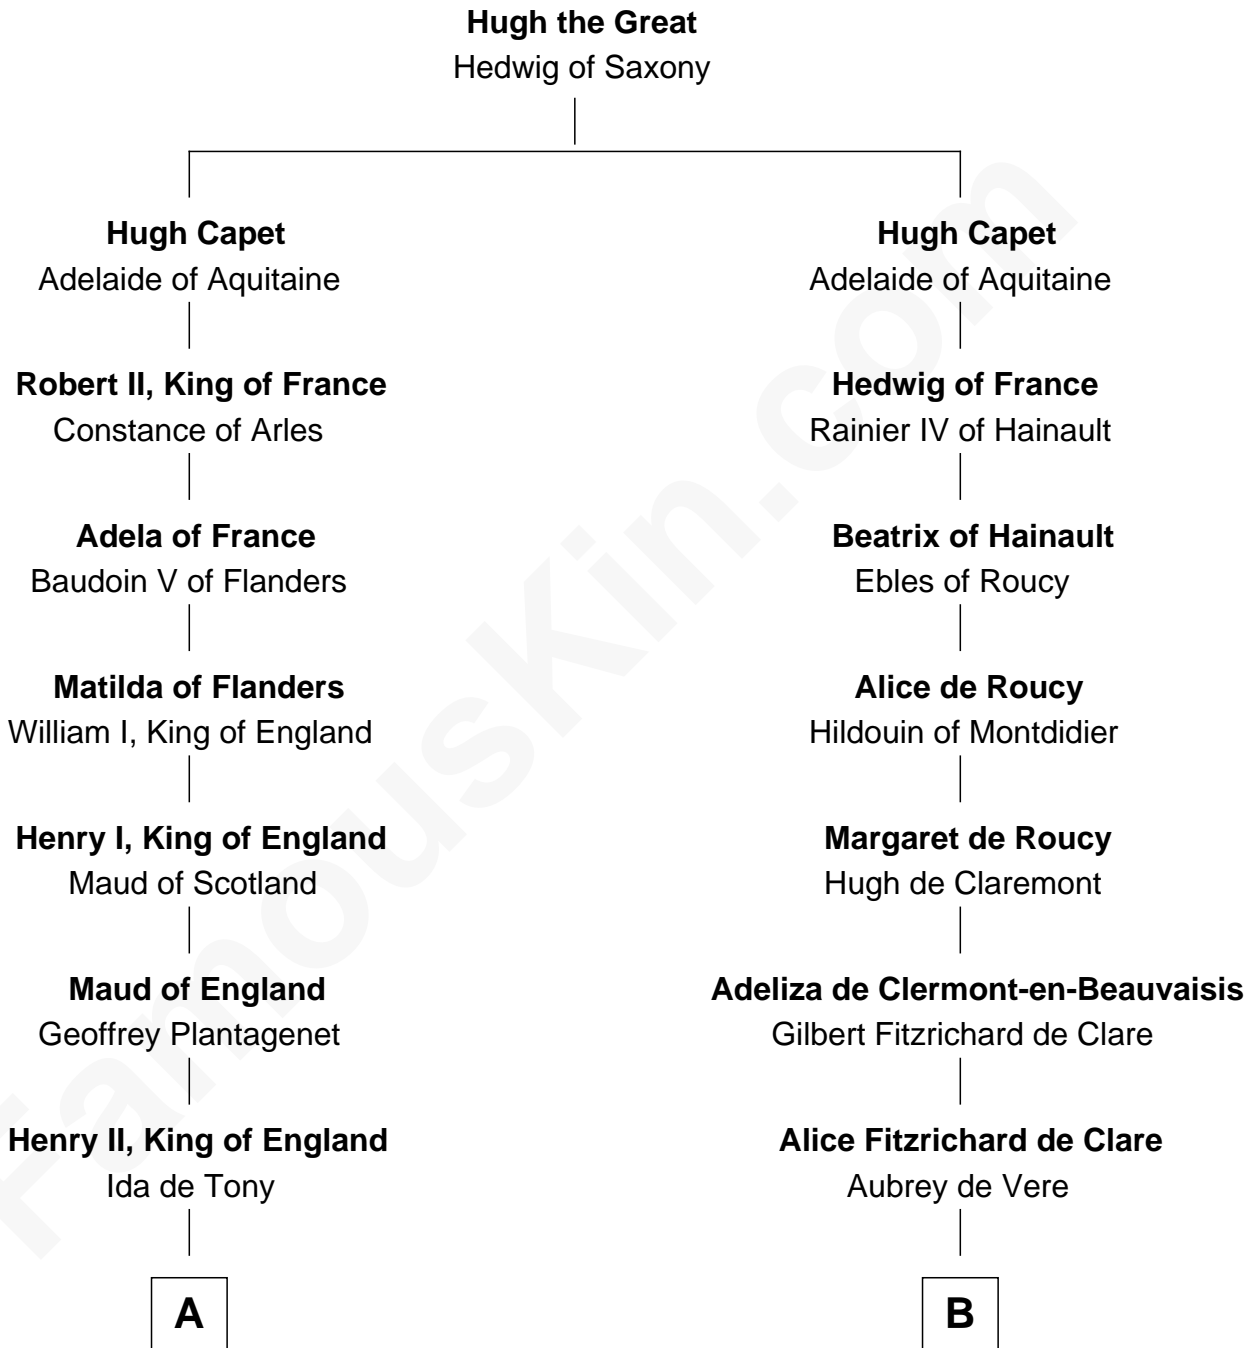

# FamousKin.com

## Relationship Chart of

### John Mansfield

(c1601 - 1674) Susan & Ellen passenger 1635

8th cousin 13 times removed of

**Robert de Vere**  
Magna Carta Surety

**C**

—  
**Sir Ralph Bowes**  
Elizabeth Clifford

—  
**Margery Bowes**  
Sir Ralph Eure