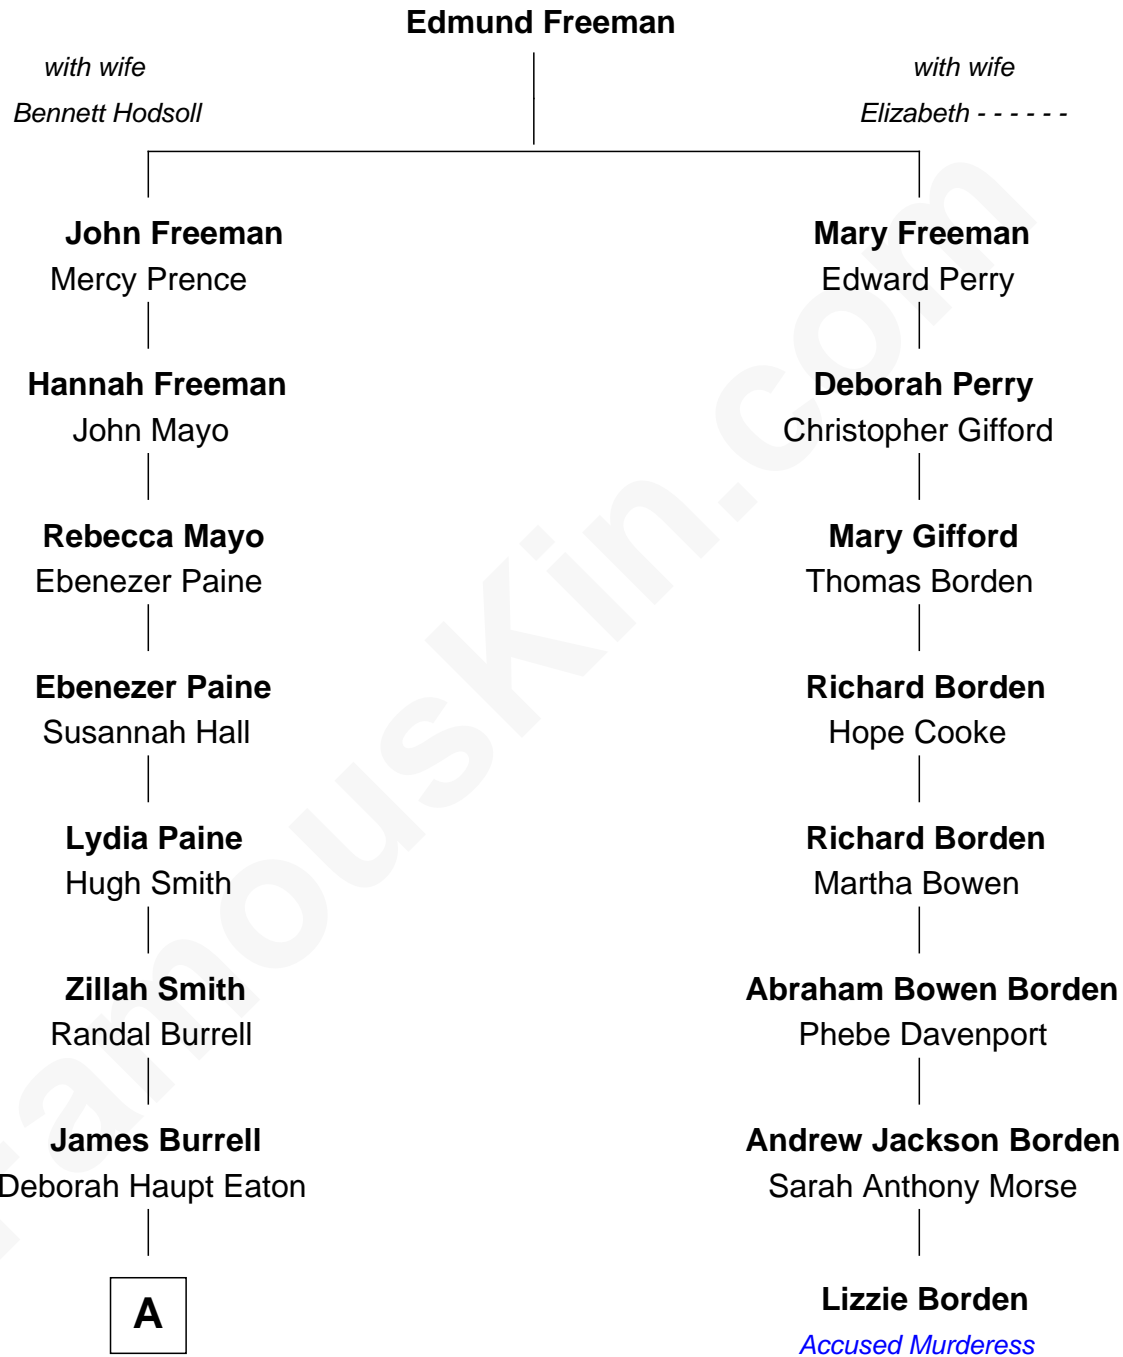

# FamousKin.com Relationship Chart of

**Merrill C. Meigs**

*Publisher, Chicago Herald & Examiner*

7th cousin 1 time removed of

**Lizzie Borden**

*Accused Murderess*

**A**

—  
**Juliana Smith Burrell**  
Church Paddleford Meigs