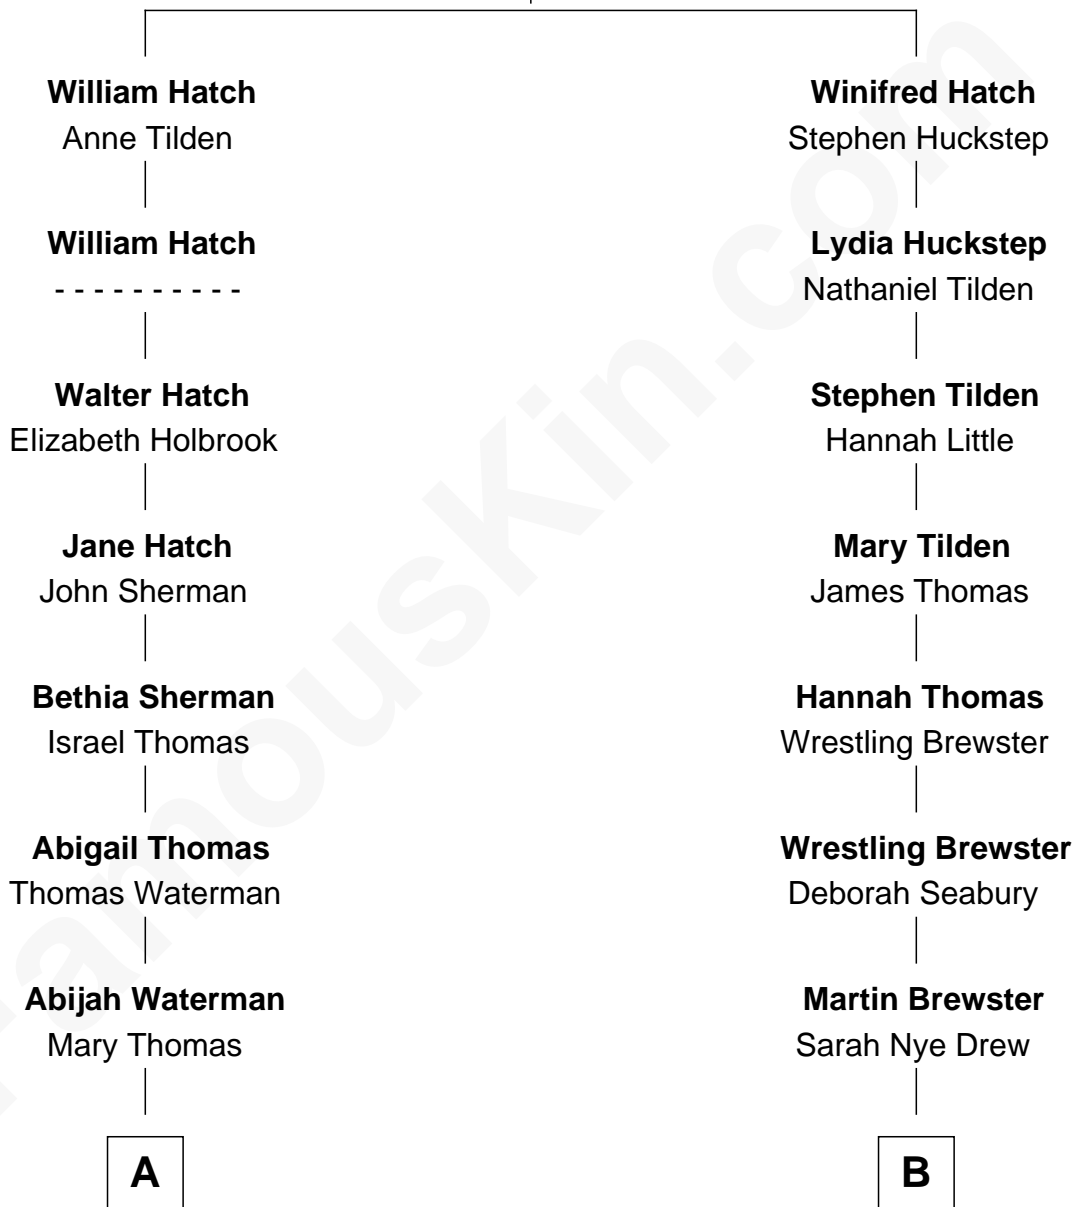

FamousKin.com Relationship Chart of

Merrill C. Meigs

Publisher, Chicago Herald & Examiner

10th cousin of

Admiral William Halsey

U.S. Navy - World War II

Thomas Hatch

Joan - - - - -