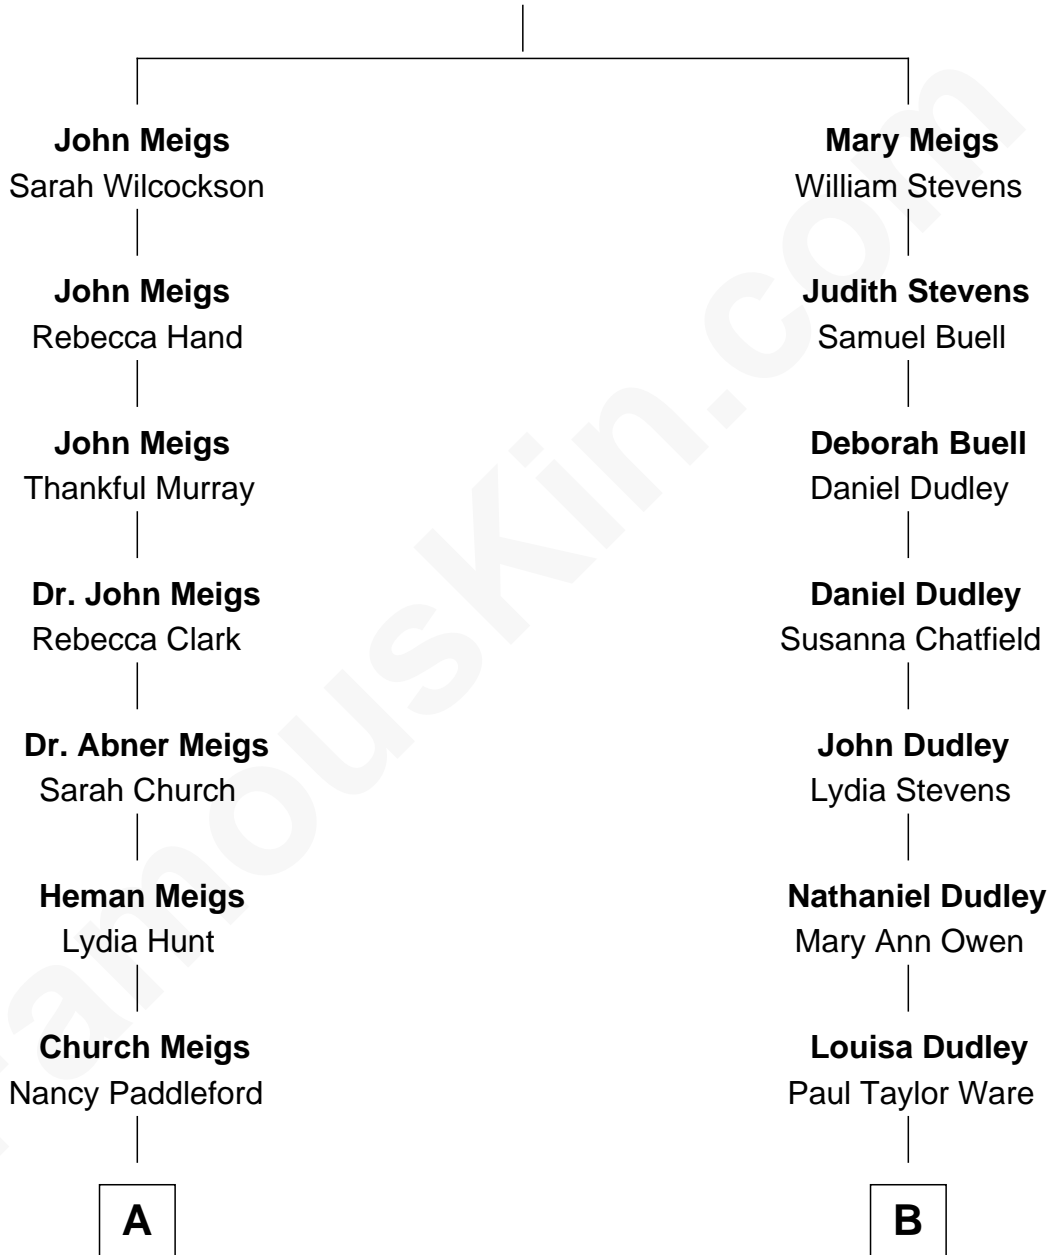

FamousKin.com

Relationship Chart of

Merrill C. Meigs

Publisher, Chicago Herald & Examiner

8th cousin 2 times removed of

Mark Isham

Musician, Film Composer

John Meigs

Tamasin Fry

A

Church Paddleford Meigs
Juliana Smith Burrell

Merrill C. Meigs
Publisher, Chicago Herald & Examiner

B

Henry Arhur Ware
Mary Wilkinson Ware

Laura Wilkinson Ware
Howard Fuller Isham

Howard Fuller Isham
Patricia Jane Hammond